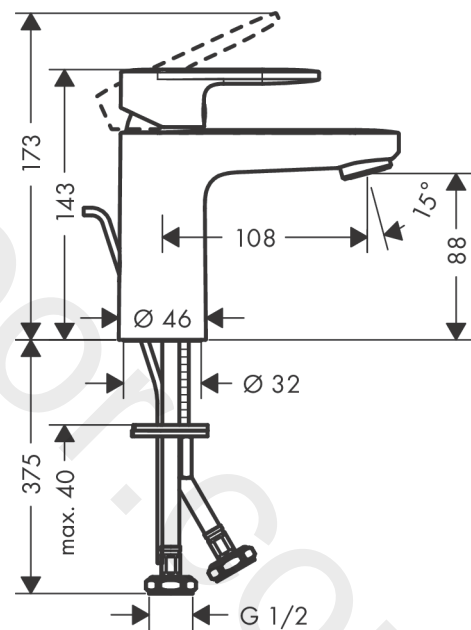

Scale drawing