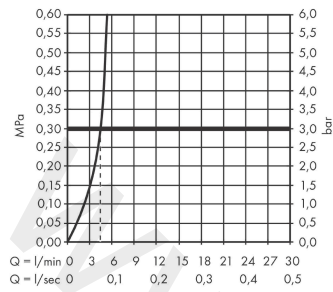

Vernis Blend
Single lever basin mixer 100 with pop-up waste set
Finish: **Chrome** Article Number: **71551007**

Flowchart

www.divapor.com