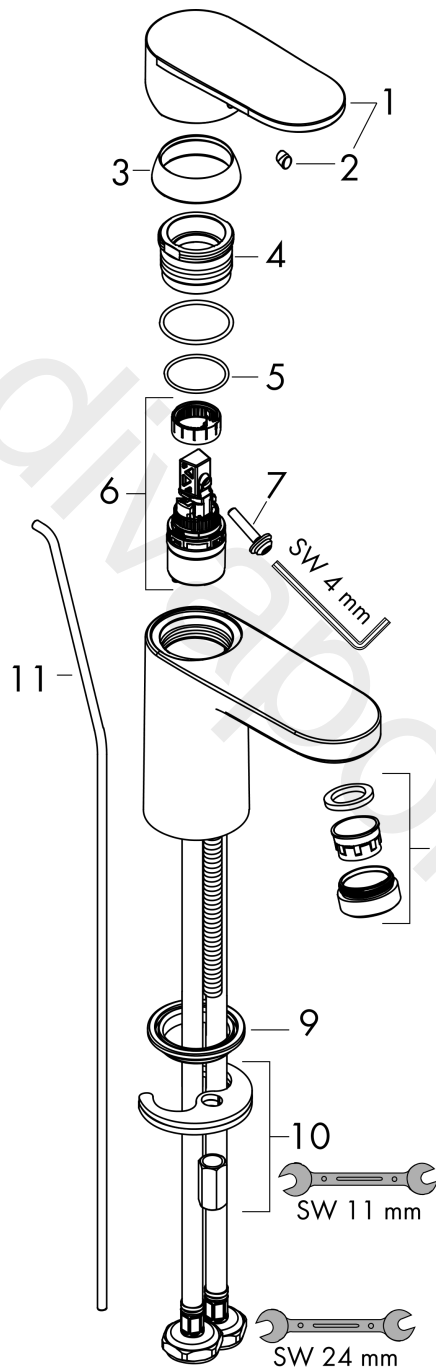

##### product features

- consists of: single lever basin mixer, waste set
- ComfortZone 100
- projection: 108 mm
- spout height: 88 mm
- handle variant: lever handle
- spray type: normal spray
- maximum flow rate at 3 bar: 5 l/min
- ceramic cartridge
- suitable for continuous flow water heaters
- pop-up waste set G 1¼
- material waste set: synthetic
- connection type: G ½ connections
- connection dimension: DN15

#### Scale drawing

**Vernis Blend**  
**Single lever basin mixer 100 with pop-up waste set**  
 Finish: **Chrome** Article Number: **71551007**

**Flowchart**

www.divapor.com

**Vernis Blend**  
**Single lever basin mixer 100 with pop-up waste set**  
 Finish: **Chrome** Article Number: **71551007**

**Exploded Drawing**

Year of production: >04/20

**Vernis Blend****Single lever basin mixer 100 with pop-up waste set**Finish: **Chrome** Article Number: **71551007****Spare part list**

Year of production: &gt;04/20

Pos.	Description	Article Number	Price	PU
1	handle	93678000	£ 35,00	1
2	screw cover	96338000	£ 3,30	1
3	flange	93680000	£ 9,00	1
4	nut	93681000	£ 20,50	1
5	O-ring 24x1,5	98434000	£ 3,30	1
6	cartridge, assy	97685000	£ 64,00	1
7	locking screw for handle	95140000	£ 6,10	1
8	aerator swivelling M24x1 (5 l/min)	93834000	£ 20,50	1
9	seal Ø 42	98722000	£ 6,10	1
10	fixing set	96016000	£ 35,00	1
11	pull rod	93683000	£ 13,30	1
a	pop up waste	94159007	-	1