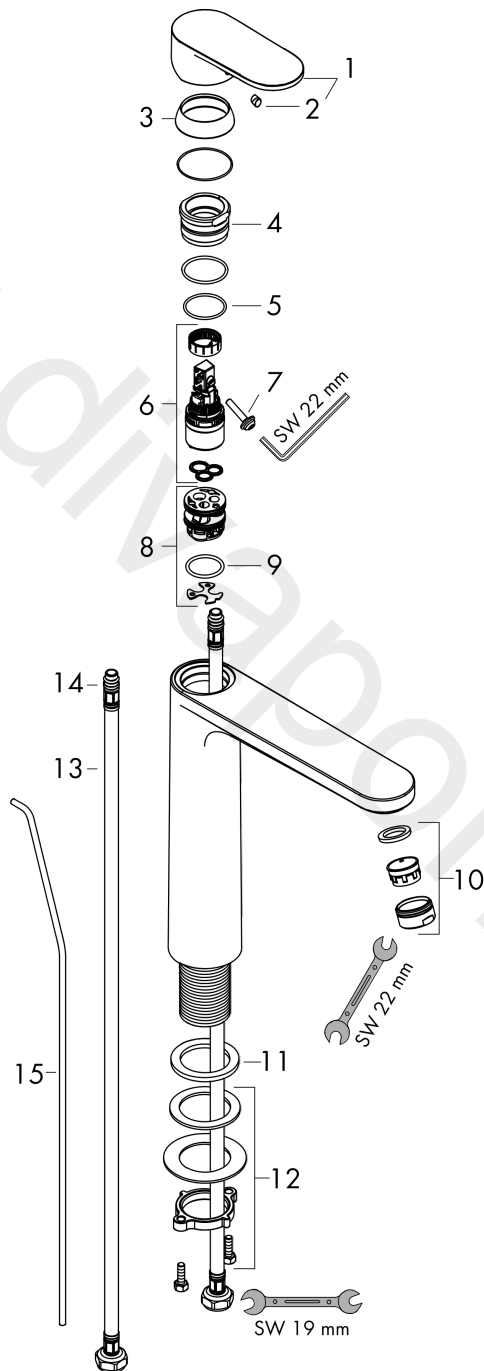

Vernis Blend
Single lever basin mixer 190 with pop-up waste set
 Finish: **Chrome** Article Number: **71552000**

Description

product features

- consists of: single lever basin mixer, waste set
- ComfortZone 190
- projection: 169 mm
- spout height: 190 mm
- handle variant: lever handle
- spray type: normal spray
- swiveling spray former
- maximum flow rate at 3 bar: 5 l/min
- ceramic cartridge
- temperature limitation adjustable
- suitable for continuous flow water heaters
- pop-up waste set G 1¼
- material waste set: synthetic
- connection type: G ¾ connections
- connection dimension: DN15
- EU taxonomy: max. 6 l/min - Substantial Contribution (SC) possible

Article Details

Price excl. VAT 130,00 £

Technology

Product image

Scale drawing

Vernis Blend
Single lever basin mixer 190 with pop-up waste set
 Finish: **Chrome** Article Number: **71552000**

Flowchart

www.divapor.com

Vernis Blend
Single lever basin mixer 190 with pop-up waste set
 Finish: **Chrome** Article Number: **71552000**

Exploded Drawing

Year of production: >07/21

Vernis Blend

Single lever basin mixer 190 with pop-up waste set

Finish: **Chrome** Article Number: **71552000**

Spare part list

Year of production: >07/21

Pos.	Description	Article Number	Price	PU
1	handle	93678000	£ 35,00	1
2	screw cover	96338000	£ 3,30	1
3	flange	93680000	£ 9,00	1
4	nut	93681000	£ 20,50	1
5	O-ring 24x1,5	98434000	£ 3,30	1
6	cartridge, assy	97685000	£ 64,00	1
7	locking screw for handle	95140000	£ 6,10	1
8	adapter for cartridge	98866000	£ 35,00	1
9	O-ring 23x2	98398000	£ 3,30	1
10	aerator swivelling M24x1 (5 l/min)	93834000	£ 20,50	1
11	seal	93687000	£ 3,30	1
12	fixing set (Ø 32)	13961000	£ 25,00	1
13	connection hose 600 mm M8x0,75 G3/8	96556000	£ 25,00	1
14	O-ring 7x1,5	98422000	£ 3,30	1
15	pull rod	93683000	£ 13,30	1