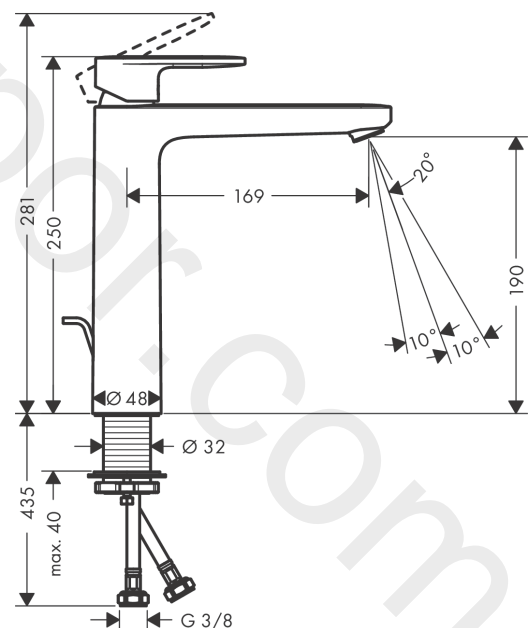

Vernis Blend
Single lever basin mixer 190 with pop-up waste set
 Finish: **Chrome** Article Number: **71552000**

Description

product features

- consists of: single lever basin mixer, waste set
- ComfortZone 190
- projection: 169 mm
- spout height: 190 mm
- handle variant: lever handle
- spray type: normal spray
- swiveling spray former
- maximum flow rate at 3 bar: 5 l/min
- ceramic cartridge
- temperature limitation adjustable
- suitable for continuous flow water heaters
- pop-up waste set G 1¼
- material waste set: synthetic
- connection type: G ¾ connections
- connection dimension: DN15
- EU taxonomy: max. 6 l/min - Substantial Contribution (SC) possible

Article Details

Price excl. VAT 130,00 £

Technology

Product image

Scale drawing

Vernis Blend
Single lever basin mixer 190 with pop-up waste set
 Finish: **Chrome** Article Number: **71552000**

Flowchart

www.divapor.com

Vernis Blend
Single lever basin mixer 190 with pop-up waste set
 Finish: **Chrome** Article Number: **71552000**

Exploded Drawing

Year of production: >07/21

Vernis Blend

Single lever basin mixer 190 with pop-up waste set

Finish: **Chrome** Article Number: **71552000**

Spare part list

Year of production: >07/21

Pos.	Description	Article Number	Price	PU
1	handle	93678000	£ 35,00	1
2	screw cover	96338000	£ 3,30	1
3	flange	93680000	£ 9,00	1
4	nut	93681000	£ 20,50	1
5	O-ring 24x1,5	98434000	£ 3,30	1
6	cartridge, assy	97685000	£ 64,00	1
7	locking screw for handle	95140000	£ 6,10	1
8	adapter for cartridge	98866000	£ 35,00	1
9	O-ring 23x2	98398000	£ 3,30	1
10	aerator swivelling M24x1 (5 l/min)	93834000	£ 20,50	1
11	seal	93687000	£ 3,30	1
12	fixing set (Ø 32)	13961000	£ 25,00	1
13	connection hose 600 mm M8x0,75 G3/8	96556000	£ 25,00	1
14	O-ring 7x1,5	98422000	£ 3,30	1
15	pull rod	93683000	£ 13,30	1