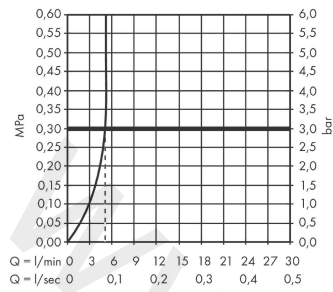

Vernis Blend
Single lever basin mixer 190 with pop-up waste set
 Finish: **Chrome** Article Number: **71552000**

Description

product features

- consists of: single lever basin mixer, waste set
- ComfortZone 190
- projection: 169 mm
- spout height: 190 mm
- handle variant: lever handle
- spray type: normal spray
- swiveling spray former
- maximum flow rate at 3 bar: 5 l/min
- ceramic cartridge
- temperature limitation adjustable
- suitable for continuous flow water heaters
- pop-up waste set G 1¼
- material waste set: synthetic
- connection type: G ¾ connections
- connection dimension: DN15
- EU taxonomy: max. 6 l/min - Substantial Contribution (SC) possible

Article Details

Price excl. VAT 130,00 £

Technology

Product image

Scale drawing

Vernis Blend
Single lever basin mixer 190 with pop-up waste set
 Finish: **Chrome** Article Number: **71552000**

Flowchart

www.divapor.com