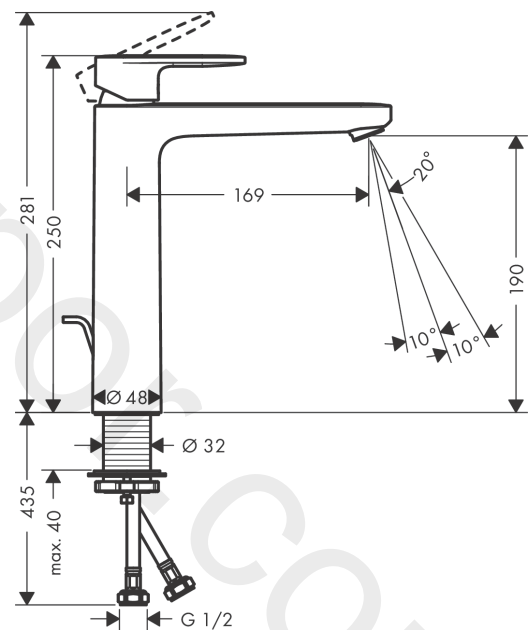

Scale drawing