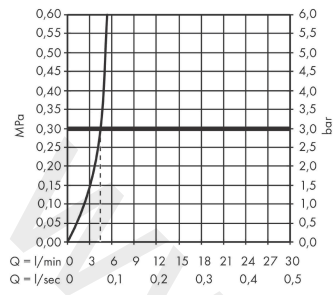

Vernis Blend
Single lever basin mixer 190 with pop-up waste set
Finish: **Chrome** Article Number: **71552007**

Flowchart