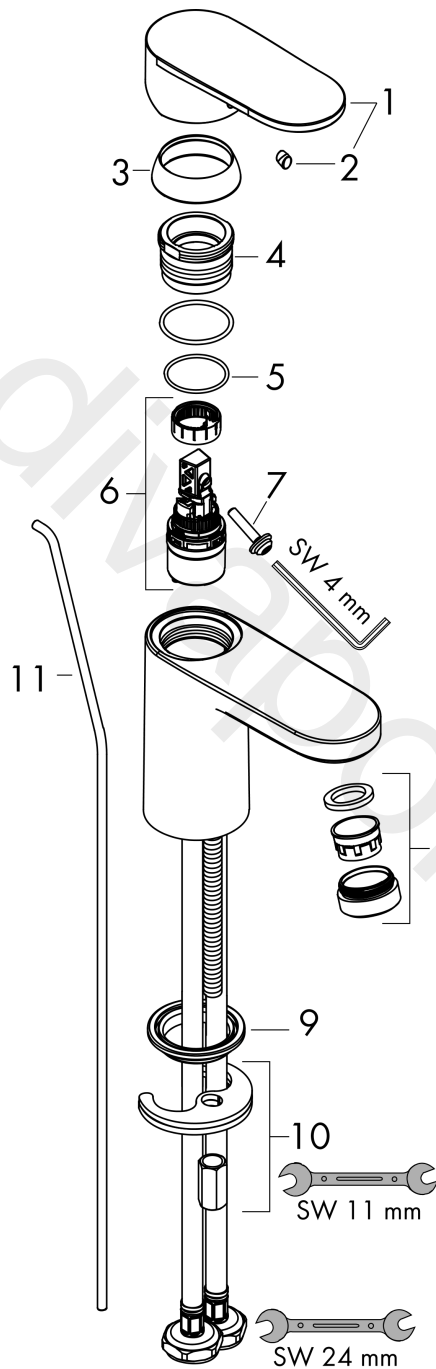

##### product features

- consists of: single lever basin mixer, waste set
- ComfortZone 190
- projection: 169 mm
- spout height: 190 mm
- handle variant: lever handle
- spray type: normal spray
- maximum flow rate at 3 bar: 5 l/min
- ceramic cartridge
- suitable for continuous flow water heaters
- pop-up waste set G 1/4
- material waste set: synthetic
- connection type: G 1/2 connections
- connection dimension: DN15

#### Scale drawing

**Vernis Blend**  
**Single lever basin mixer 190 with pop-up waste set**  
 Finish: **Chrome** Article Number: **71552007**

**Flowchart**

**Vernis Blend**  
**Single lever basin mixer 190 with pop-up waste set**  
 Finish: **Chrome** Article Number: **71552007**

**Exploded Drawing**

Year of production: >04/20

**Vernis Blend****Single lever basin mixer 190 with pop-up waste set**Finish: **Chrome** Article Number: **71552007****Spare part list**

Year of production: &gt;04/20

Pos.	Description	Article Number	Price	PU
1	handle	93678000	£ 35,00	1
2	screw cover	96338000	£ 3,30	1
3	flange	93680000	£ 9,00	1
4	nut	93681000	£ 20,50	1
5	O-ring 24x1,5	98434000	£ 3,30	1
6	cartridge, assy	97685000	£ 64,00	1
7	locking screw for handle	95140000	£ 6,10	1
8	aerator swivelling M24x1 (7 l/min)	95400000	£ 16,10	1
9	seal Ø 42	98722000	£ 6,10	1
10	fixing set	96016000	£ 35,00	1
11	pull rod	93683000	£ 13,30	1
a	pop up waste	94159007	-	1