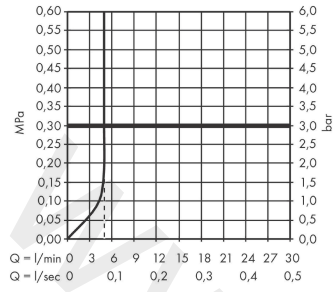

Vernis Blend

3-hole basin mixer with pop-up waste set

Finish: **Chrome** Article Number: **71553007**

Flowchart

www.divapor.com