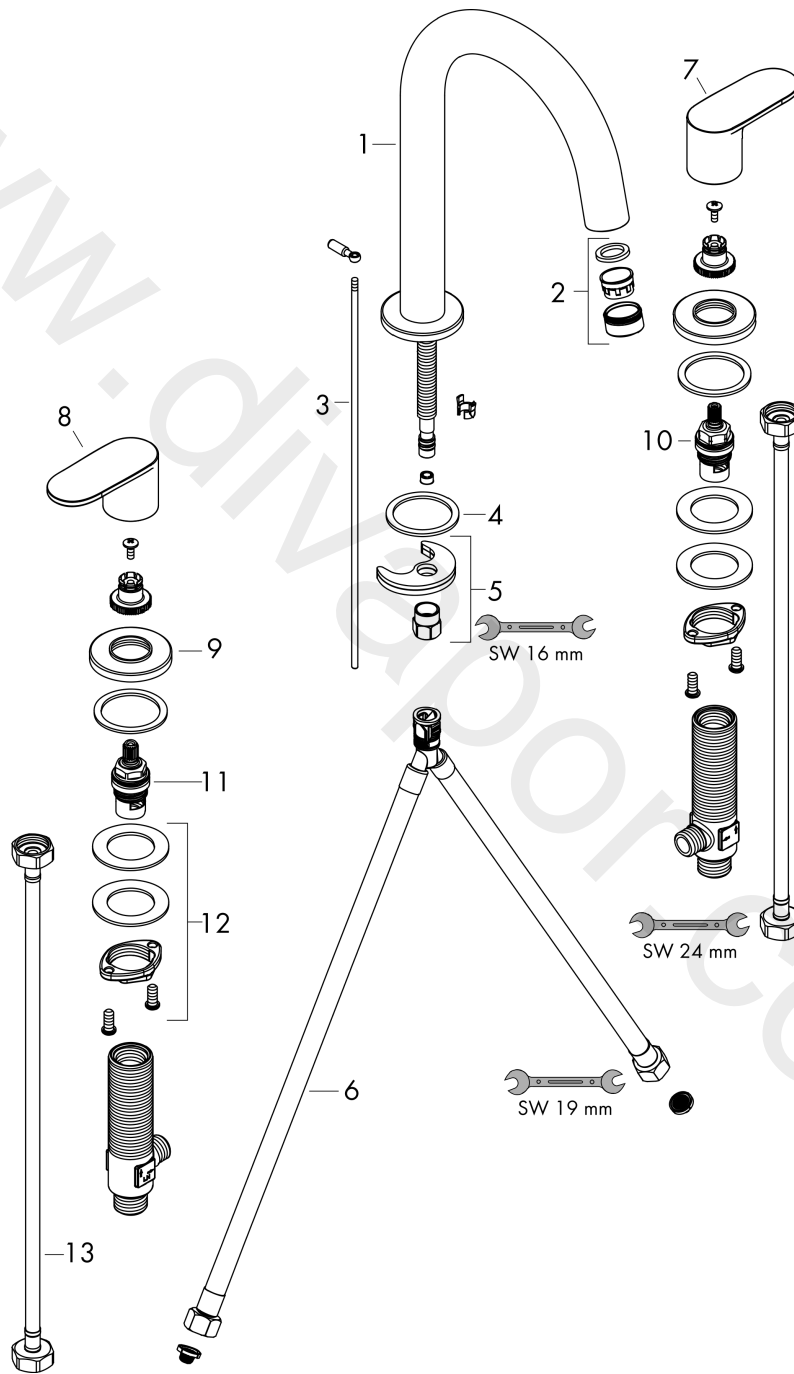

##### product features

- consists of: 3-hole basin mixer, waste set
- ComfortZone 150
- projection: 166 mm
- spout height: 151 mm
- handle variant: lever handle
- spray type: laminar spray
- maximum flow rate at 3 bar: 5 l/min
- ceramic valves hot/cold 90°
- suitable for continuous flow water heaters
- pop-up waste set G 1/4
- material waste set: synthetic
- connection type: G 1/2 connections
- connection dimension: DN15

#### Scale drawing

**Vernis Blend**

**3-hole basin mixer with pop-up waste set**

Finish: **Chrome** Article Number: **71553007**

**Flowchart**

www.divapor.com

**Vernis Blend**  
**3-hole basin mixer with pop-up waste set**  
 Finish: **Chrome** Article Number: **71553007**

**Exploded Drawing**

Year of production: >04/20

#### Spare part list

Year of production: >04/20

Pos.	Description	Article Number	Price	PU
1	spout cpl.	93685000	-	1
2	aerator M24x1 (5 l/min)	92372000	£ 20,50	1
3	pull rod	93690000	£ 13,30	1
4	seal	93699000	-	1
5	mounting kit	93763000	-	1
6	connection hose	93700000	-	1
7	handle for cold water	93697000	£ 43,00	1
8	handle for hot water	93696000	£ 43,00	1
9	escutcheon for handle	93698000	£ 25,00	1
10	shut off unit left closing	93838000	£ 51,00	1
11	shut off unit right closing	93839000	£ 51,00	1
12	fixing set (Ø 28)	92909000	£ 43,00	1
13	connection hose	93701000	-	1
a	pop up waste	94159007	-	1