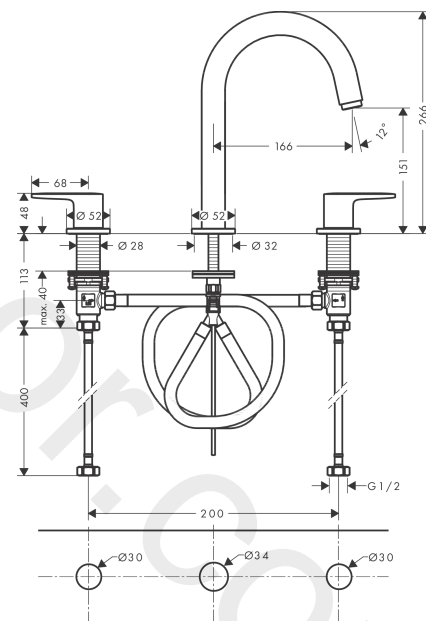

Scale drawing