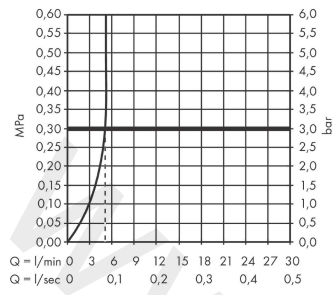

Vernis Blend

3-hole basin mixer with pop-up waste set

Finish: **Matt Black** Article Number: **71553670**

Flowchart

www.divapor.com