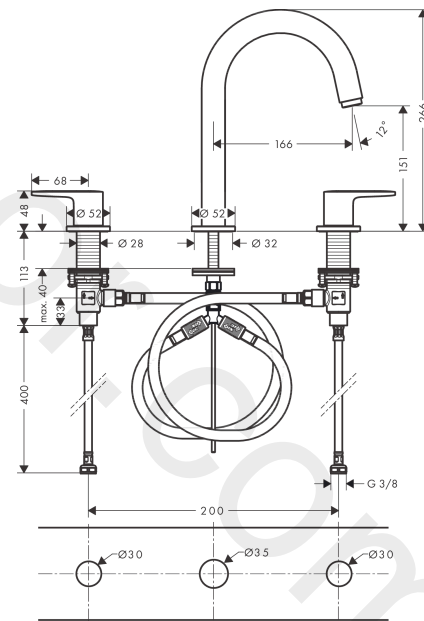

Vernis Blend

3-hole basin mixer with pop-up waste set

Finish: **Matt Black** Article Number: **71553670**

Description

product features

- consists of: 3-hole basin mixer, waste set
- ComfortZone 150
- projection: 166 mm
- spout height: 151 mm
- handle variant: lever handle
- spray type: laminar spray
- maximum flow rate at 3 bar: 5 l/min
- ceramic valves hot/cold 90°
- suitable for continuous flow water heaters
- pop-up waste set G 1¼
- material waste set: synthetic
- connection type: G ¾ connections
- connection dimension: DN15
- EU taxonomy: max. 6 l/min - Substantial Contribution (SC) possible
- WRAS 2211034

Article Details

Price excl. VAT

268,30 £

Technology

Product image

Scale drawing

Vernis Blend

3-hole basin mixer with pop-up waste set

Finish: **Matt Black** Article Number: **71553670**

Flowchart

www.divapor.com

Vernis Blend
3-hole basin mixer with pop-up waste set
 Finish: **Matt Black** Article Number: **71553670**

Exploded Drawing

Year of production: >04/21

Vernis Blend

3-hole basin mixer with pop-up waste set

Finish: **Matt Black** Article Number: **71553670**

Spare part list

Year of production: >04/21

Pos.	Description	Article Number	Price	PU
1	spout cpl.	93685670	-	1
2	aerator laminar	93649670	£ 33,00	1
3	O-ring 7x1,5	98422000	£ 3,30	1
4	seal	93699000	-	1
5	mounting kit	93763000	-	1
6	pull rod	93690670	-	1
7	handle for cold water	93697670	£ 64,00	1
8	handle for hot water	93696670	£ 64,00	1
9	handle fixing set	94184000	£ 6,10	1
10	escutcheon for handle	93698670	-	1
11	shut off unit left closing	93838000	£ 51,00	1
12	shut off unit right closing	93839000	£ 51,00	1
13	fixing set (Ø 28)	92909000	£ 43,00	1
14	lever collar	97548000	£ 3,30	1
15	connection hose 400 mm M10x1	92914000	£ 64,00	1
16	connection hose 450 mm M8x0,75 G3/8	97206000	£ 35,00	1