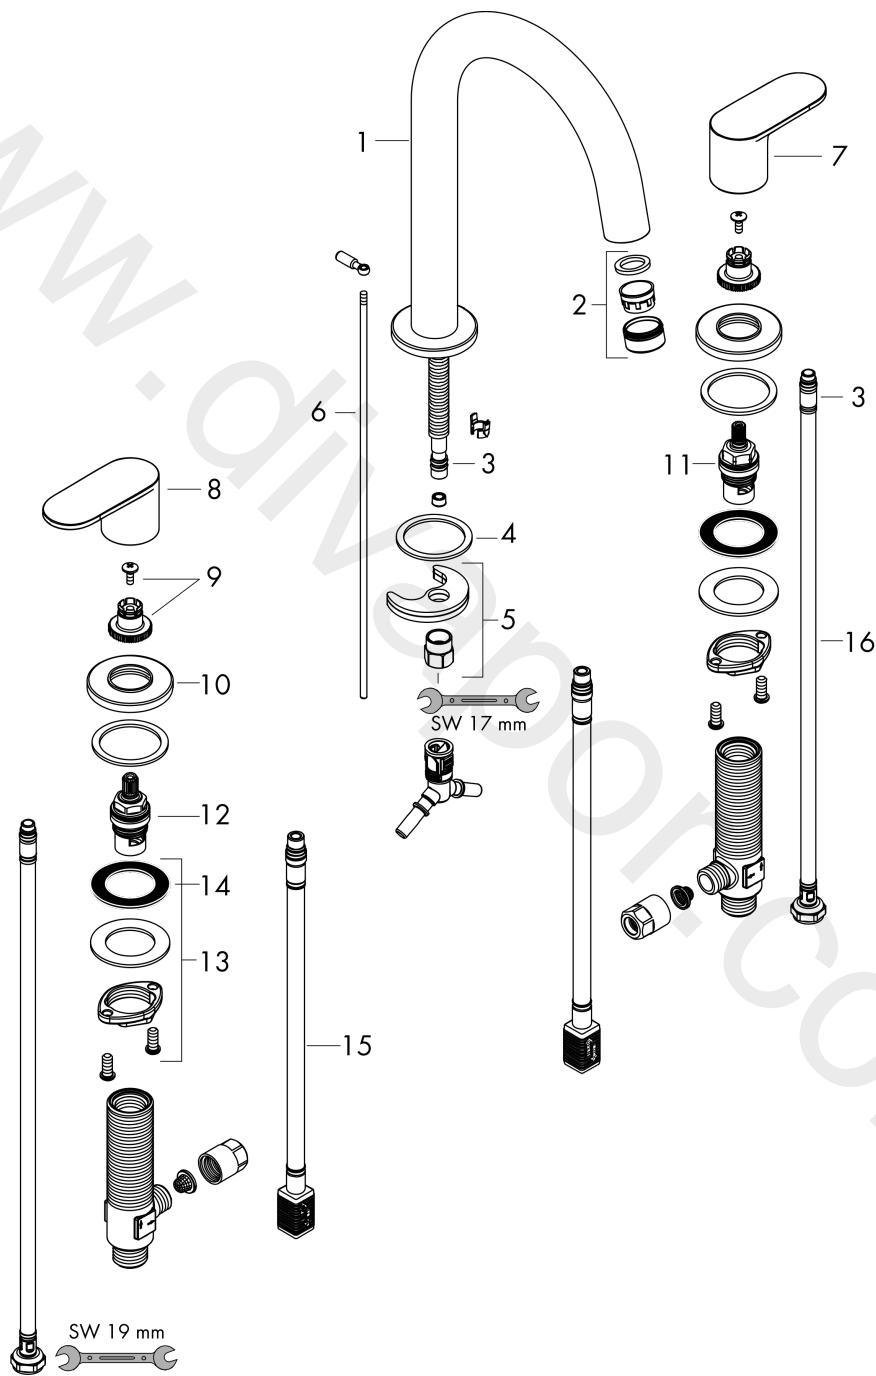

Vernis Blend

3-hole basin mixer with pop-up waste set

Finish: **Matt Black** Article Number: **71553670**

Description

product features

- consists of: 3-hole basin mixer, waste set
- ComfortZone 150
- projection: 166 mm
- spout height: 151 mm
- handle variant: lever handle
- spray type: laminar spray
- maximum flow rate at 3 bar: 5 l/min
- ceramic valves hot/cold 90°
- suitable for continuous flow water heaters
- pop-up waste set G 1¼
- material waste set: synthetic
- connection type: G ¾ connections
- connection dimension: DN15
- EU taxonomy: max. 6 l/min - Substantial Contribution (SC) possible
- WRAS 2211034

Article Details

Price excl. VAT

268,30 £

Technology

Product image

Scale drawing

Vernis Blend

3-hole basin mixer with pop-up waste set

Finish: **Matt Black** Article Number: **71553670**

Flowchart

www.divapor.com

Vernis Blend
3-hole basin mixer with pop-up waste set
 Finish: **Matt Black** Article Number: **71553670**

Exploded Drawing

Year of production: >04/21

Vernis Blend

3-hole basin mixer with pop-up waste set

Finish: **Matt Black** Article Number: **71553670**

Spare part list

Year of production: >04/21

Pos.	Description	Article Number	Price	PU
1	spout cpl.	93685670	-	1
2	aerator laminar	93649670	£ 33,00	1
3	O-ring 7x1,5	98422000	£ 3,30	1
4	seal	93699000	-	1
5	mounting kit	93763000	-	1
6	pull rod	93690670	-	1
7	handle for cold water	93697670	£ 64,00	1
8	handle for hot water	93696670	£ 64,00	1
9	handle fixing set	94184000	£ 6,10	1
10	escutcheon for handle	93698670	-	1
11	shut off unit left closing	93838000	£ 51,00	1
12	shut off unit right closing	93839000	£ 51,00	1
13	fixing set (Ø 28)	92909000	£ 43,00	1
14	lever collar	97548000	£ 3,30	1
15	connection hose 400 mm M10x1	92914000	£ 64,00	1
16	connection hose 450 mm M8x0,75 G3/8	97206000	£ 35,00	1