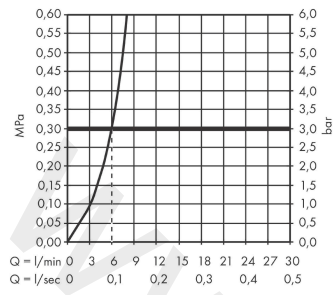

Vernis Shape
Single lever basin mixer 100 with pop-up waste set
Finish: **Chrome** Article Number: **71561007**

Flowchart

www.divapor.com