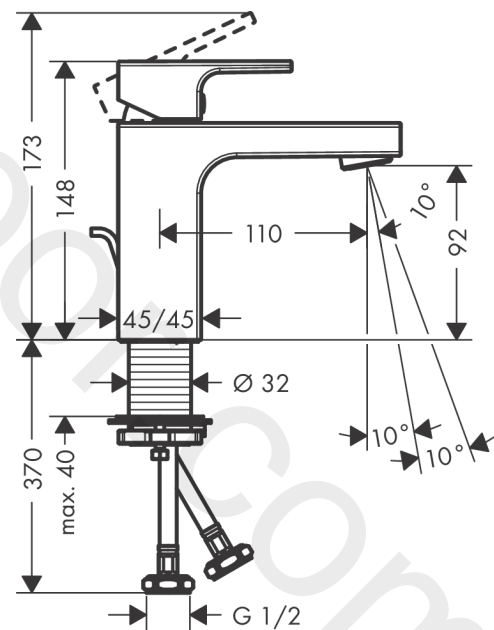

### Description

**product features**

- consists of: single lever basin mixer, waste set
- ComfortZone 100
- projection: 110 mm
- spout height: 95 mm
- handle variant: lever handle
- spray type: normal spray
- maximum flow rate at 3 bar: 6 l/min
- ceramic cartridge
- with isolated water conduction - without contact with nickel and lead
- suitable for continuous flow water heaters
- pop-up waste set G 1¼
- material waste set: synthetic
- connection type: G ½ connections
- connection dimension: DN15

### Scale drawing

**Vernis Shape**  
**Single lever basin mixer 100 with pop-up waste set**  
 Finish: **Chrome** Article Number: **71561007**

**Flowchart**

www.divapor.com

**Vernis Shape**  
**Single lever basin mixer 100 with pop-up waste set**  
 Finish: **Chrome** Article Number: **71561007**

**Exploded Drawing**

Year of production: >04/20

**Vernis Shape**  
**Single lever basin mixer 100 with pop-up waste set**  
 Finish: **Chrome** Article Number: **71561007**

**Spare part list**

Year of production: >04/20

Pos.	Description	Article Number	Price	PU
1	handle	93684000	£ 35,00	1
2	screw cover	96338000	£ 3,30	1
3	flange	93680000	£ 9,00	1
4	nut	93686000	£ 25,00	1
5	cartridge, assy	97685000	£ 64,00	1
6	locking screw for handle	95140000	£ 6,10	1
7	aerator M24x1 (5 l/min)	92372000	£ 20,50	1
8	seal	93687000	£ 3,30	1
9	fixing set (Ø 32)	13961000	£ 25,00	1
10	pull rod	93683000	£ 13,30	1
a	pop up waste	94159007	-	1
b	fixation extension 35 mm	13898000	£ 79,00	1