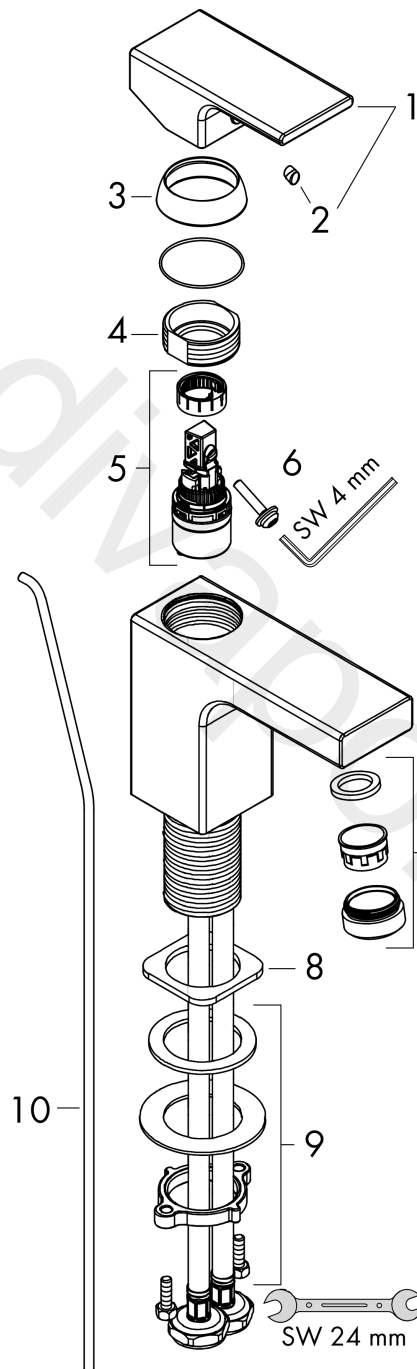

### Description

**product features**

- consists of: single lever basin mixer, waste set
- ComfortZone 100
- projection: 110 mm
- spout height: 95 mm
- handle variant: lever handle
- spray type: normal spray
- maximum flow rate at 3 bar: 6 l/min
- ceramic cartridge
- with isolated water conduction - without contact with nickel and lead
- suitable for continuous flow water heaters
- pop-up waste set G 1¼
- material waste set: synthetic
- connection type: G ½ connections
- connection dimension: DN15

### Scale drawing

**Vernis Shape**  
**Single lever basin mixer 100 with pop-up waste set**  
 Finish: **Chrome** Article Number: **71561007**

**Flowchart**

www.divapor.com

**Vernis Shape**  
**Single lever basin mixer 100 with pop-up waste set**  
 Finish: **Chrome** Article Number: **71561007**

**Exploded Drawing**

Year of production: >04/20

**Vernis Shape**  
**Single lever basin mixer 100 with pop-up waste set**  
 Finish: **Chrome** Article Number: **71561007**

**Spare part list**

Year of production: >04/20

Pos.	Description	Article Number	Price	PU
1	handle	93684000	£ 35,00	1
2	screw cover	96338000	£ 3,30	1
3	flange	93680000	£ 9,00	1
4	nut	93686000	£ 25,00	1
5	cartridge, assy	97685000	£ 64,00	1
6	locking screw for handle	95140000	£ 6,10	1
7	aerator M24x1 (5 l/min)	92372000	£ 20,50	1
8	seal	93687000	£ 3,30	1
9	fixing set (Ø 32)	13961000	£ 25,00	1
10	pull rod	93683000	£ 13,30	1
a	pop up waste	94159007	-	1
b	fixation extension 35 mm	13898000	£ 79,00	1