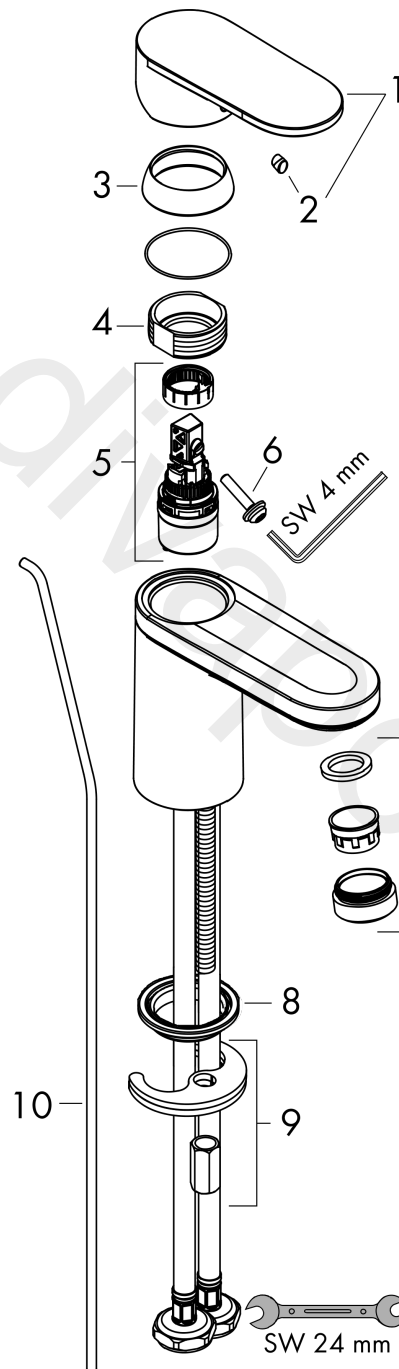

Vernis Blend**Single lever basin mixer 100 with isolated water conduction and pop-up waste set**Finish: **Chrome** Article Number: **71571007****Description****product features**

- consists of: single lever basin mixer, waste set
- ComfortZone 100
- projection: 108 mm
- spout height: 88 mm
- handle variant: lever handle
- spray type: normal spray
- maximum flow rate at 3 bar: 6 l/min
- ceramic cartridge
- with isolated water conduction - without contact with nickel and lead
- suitable for continuous flow water heaters
- pop-up waste set G 1¼
- material waste set: synthetic
- connection type: G ½ connections
- connection dimension: DN15

Technology**Product image****Scale drawing**

Vernis Blend

Single lever basin mixer 100 with isolated water conduction and pop-up waste set

Finish: **Chrome** Article Number: **71571007**

Flowchart

www.divapor.com

Vernis Blend

Single lever basin mixer 100 with isolated water conduction and pop-up waste set

Finish: **Chrome** Article Number: **71571007**

Exploded Drawing

Year of production: >04/20

Vernis Blend

Single lever basin mixer 100 with isolated water conduction and pop-up waste set

Finish: **Chrome** Article Number: **71571007**

Spare part list

Year of production: >04/20

Pos.	Description	Article Number	Price	PU
1	handle	93678000	£ 35,00	1
2	screw cover	96338000	£ 3,30	1
3	flange	93680000	£ 9,00	1
4	nut	93686000	£ 25,00	1
5	cartridge, assy	97685000	£ 64,00	1
6	locking screw for handle	95140000	£ 6,10	1
7	aerator swivelling M24x1 (7 l/min)	94443000	-	1
8	seal Ø 42	98722000	£ 6,10	1
9	fixing set	96016000	£ 35,00	1
10	pull rod	93683000	£ 13,30	1
a	pop up waste	94159007	-	1