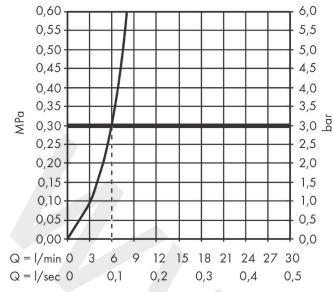

Vernis Blend**Single lever basin mixer 100 with isolated water conduction and pop-up waste set**Finish: **Chrome** Article Number: **71571007****Description****product features**

- consists of: single lever basin mixer, waste set
- ComfortZone 100
- projection: 108 mm
- spout height: 88 mm
- handle variant: lever handle
- spray type: normal spray
- maximum flow rate at 3 bar: 6 l/min
- ceramic cartridge
- with isolated water conduction - without contact with nickel and lead
- suitable for continuous flow water heaters
- pop-up waste set G 1¼
- material waste set: synthetic
- connection type: G ½ connections
- connection dimension: DN15

Technology**Product image****Scale drawing**

Vernis Blend

Single lever basin mixer 100 with isolated water conduction and pop-up waste set

Finish: **Chrome** Article Number: **71571007**

Flowchart

www.divapor.com