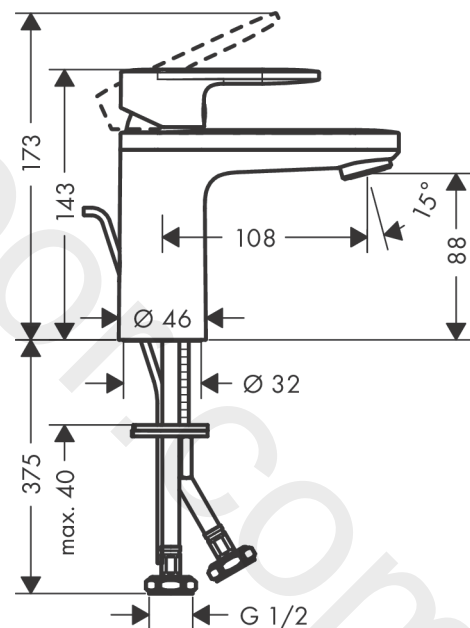

Vernis Blend**Single lever basin mixer 100 with isolated water conduction and pop-up waste set**Finish: **Chrome** Article Number: **71571007****Description****product features**

- consists of: single lever basin mixer, waste set
- ComfortZone 100
- projection: 108 mm
- spout height: 88 mm
- handle variant: lever handle
- spray type: normal spray
- maximum flow rate at 3 bar: 6 l/min
- ceramic cartridge
- with isolated water conduction - without contact with nickel and lead
- suitable for continuous flow water heaters
- pop-up waste set G 1¼
- material waste set: synthetic
- connection type: G ½ connections
- connection dimension: DN15

Technology**Product image****Scale drawing**

Vernis Blend

Single lever basin mixer 100 with isolated water conduction and pop-up waste set

Finish: **Chrome** Article Number: **71571007**

Flowchart

www.divapor.com

Vernis Blend

Single lever basin mixer 100 with isolated water conduction and pop-up waste set

Finish: **Chrome** Article Number: **71571007**

Exploded Drawing

Year of production: >04/20

Vernis Blend

Single lever basin mixer 100 with isolated water conduction and pop-up waste set

Finish: **Chrome** Article Number: **71571007**

Spare part list

Year of production: >04/20

Pos.	Description	Article Number	Price	PU
1	handle	93678000	£ 35,00	1
2	screw cover	96338000	£ 3,30	1
3	flange	93680000	£ 9,00	1
4	nut	93686000	£ 25,00	1
5	cartridge, assy	97685000	£ 64,00	1
6	locking screw for handle	95140000	£ 6,10	1
7	aerator swivelling M24x1 (7 l/min)	94443000	-	1
8	seal Ø 42	98722000	£ 6,10	1
9	fixing set	96016000	£ 35,00	1
10	pull rod	93683000	£ 13,30	1
a	pop up waste	94159007	-	1