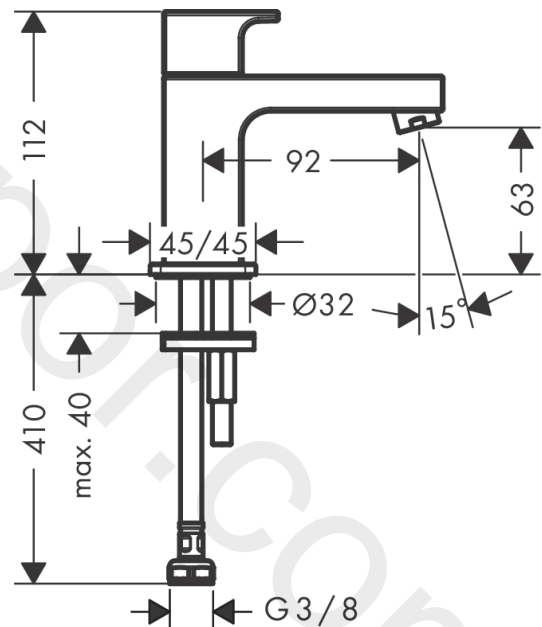

#### product features

- ComfortZone 70
- projection: 92 mm
- spout height: 63 mm
- handle variant: lever handle
- spray type: normal spray
- maximum flow rate at 3 bar: 5 l/min
- ceramic cartridge
- for cold water connection
- connection type: G 3/8 connections
- connection dimension: DN15
- EU taxonomy: max. 6 l/min - Substantial Contribution (SC) possible
- WRAS 2101056
- WRAS 2101056 - WRAS Approval Letter

### Scale drawing

**Vernis Shape**

**Pillar tap 70 with lever handle for cold water or pre-adjusted water without waste set**

Finish: **Matt Black** Article Number: **71592670**

**Flowchart**

www.divapor.com

Vernis Shape

Pillar tap 70 with lever handle for cold water or pre-adjusted water without waste set

Finish: **Matt Black** Article Number: **71592670**

Exploded Drawing

Year of production: >04/21

**Vernis Shape****Pillar tap 70 with lever handle for cold water or pre-adjusted water without waste set**Finish: **Matt Black** Article Number: **71592670****Spare part list**

Year of production: &gt;04/21

Pos.	Description	Article Number	Price	PU
1	handle	93901670	-	1
2	handle fixing set	94184000	£ 6,10	1
3	shut off unit right closing	93839000	£ 51,00	1
4	aerator cpl.	93900000	-	1
5	fixing set	96016000	£ 35,00	1
6	connection hose 450 mm M8x0,75 G3/8	97206000	£ 35,00	1
7	O-ring 7x1,5	98422000	£ 3,30	1