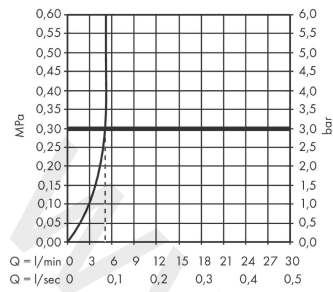

### Scale drawing

**Vernis Shape**

**Pillar tap 70 with lever handle for cold water or pre-adjusted water without waste set**

Finish: **Matt Black** Article Number: **71592670**

**Flowchart**

www.divapor.com