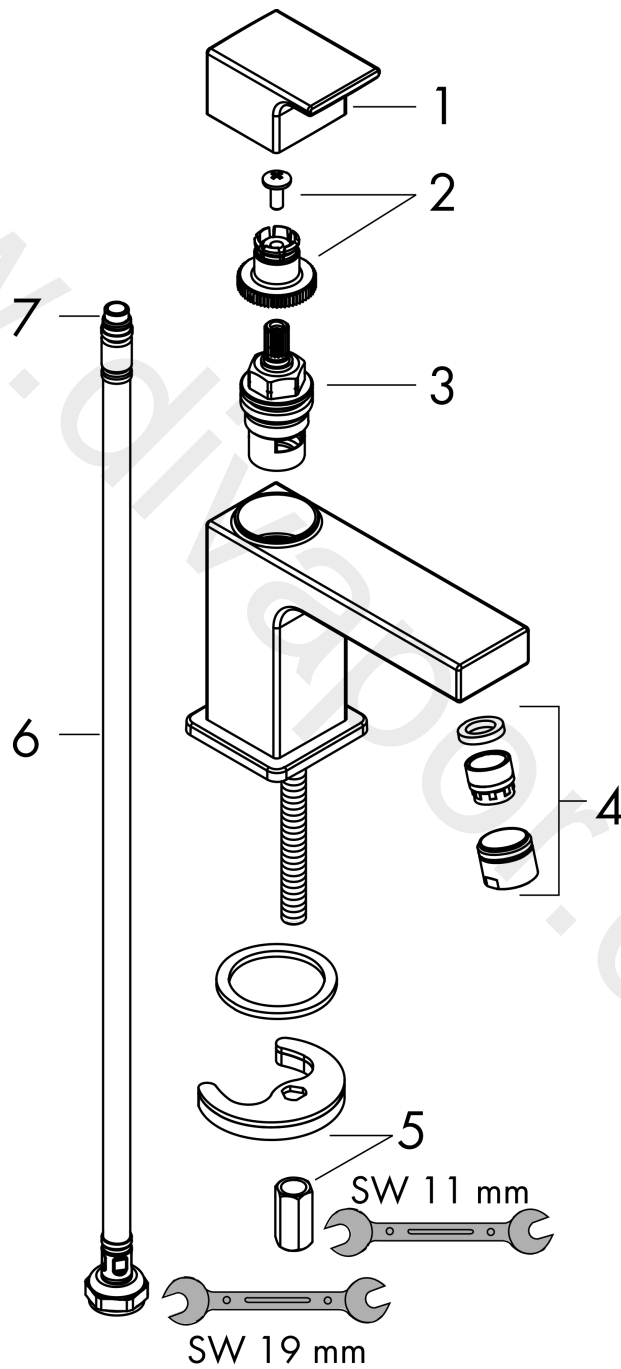

#### product features

- ComfortZone 70
- projection: 92 mm
- spout height: 63 mm
- handle variant: lever handle
- spray type: normal spray
- maximum flow rate at 3 bar: 5 l/min
- ceramic cartridge
- for cold water connection
- connection type: G 3/8 connections
- connection dimension: DN15
- EU taxonomy: max. 6 l/min - Substantial Contribution (SC) possible
- WRAS 2101056
- WRAS 2101056 - WRAS Approval Letter

### Scale drawing

**Vernis Shape**

**Pillar tap 70 with lever handle for cold water or pre-adjusted water without waste set**

Finish: **Matt Black** Article Number: **71592670**

**Flowchart**

www.divapor.com

Vernis Shape

Pillar tap 70 with lever handle for cold water or pre-adjusted water without waste set

Finish: **Matt Black** Article Number: **71592670**

Exploded Drawing

Year of production: >04/21

**Vernis Shape****Pillar tap 70 with lever handle for cold water or pre-adjusted water without waste set**Finish: **Matt Black** Article Number: **71592670****Spare part list**

Year of production: &gt;04/21

Pos.	Description	Article Number	Price	PU
1	handle	93901670	-	1
2	handle fixing set	94184000	£ 6,10	1
3	shut off unit right closing	93839000	£ 51,00	1
4	aerator cpl.	93900000	-	1
5	fixing set	96016000	£ 35,00	1
6	connection hose 450 mm M8x0,75 G3/8	97206000	£ 35,00	1
7	O-ring 7x1,5	98422000	£ 3,30	1