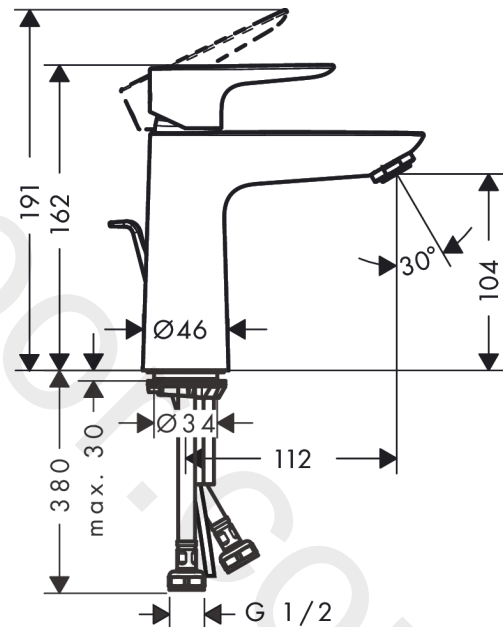

Scale drawing