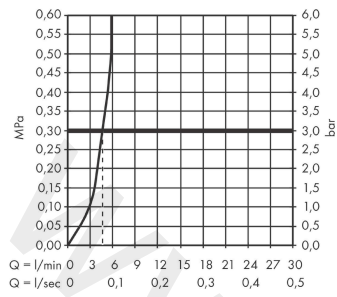

#### product features

- ComfortZone 110
- projection: 112 mm
- spout height: 104 mm
- handle variant: lever handle
- spray type: normal spray
- maximum flow rate at 3 bar: 5 l/min
- ceramic cartridge
- temperature limitation adjustable
- suitable for continuous flow water heaters
- pop-up waste set G 1/4
- material waste set: metal
- connection type: G 1/2 connections
- connection dimension: DN15

### Scale drawing

**Talis E**

**Single lever basin mixer 110 with pop-up waste set**

Finish: **Matt White** Article Number: **71710707**

**Flowchart**

www.divapor.com

**Talis E**  
**Single lever basin mixer 110 with pop-up waste set**  
 Finish: **Matt White** Article Number: **71710707**