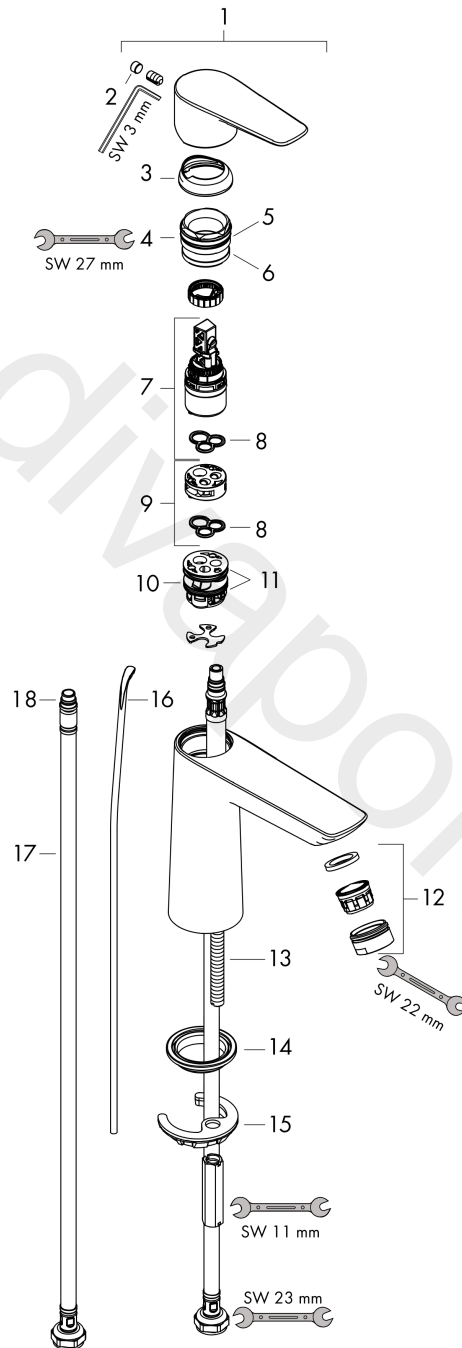

**Exploded Drawing**

Year of production: >08/19

**Talis E****Single lever basin mixer 110 with pop-up waste set**Finish: **Matt White** Article Number: **71710707****Spare part list**

Year of production: &gt;08/19

| Pos. | Description                       | Article Number | Price    | PU |
|------|-----------------------------------|----------------|----------|----|
| 1    | handle                            | 92687700       | £ 76,00  | 1  |
| 2    | screw cover                       | 95704000       | £ 3,30   | 1  |
| 3    | flange                            | 92625700       | £ 51,00  | 1  |
| 4    | nut                               | 92689000       | £ 25,00  | 1  |
| 5    | O-ring 25x1,5                     | 98146000       | £ 3,30   | 1  |
| 6    | O-ring 27x1,5                     | 92527000       | £ 13,30  | 1  |
| 7    | cartridge, assy                   | 97685000       | £ 64,00  | 1  |
| 8    | seal                              | 98865000       | £ 35,00  | 1  |
| 9    | adapter for cartridge             | 92628000       | £ 20,50  | 1  |
| 10   | adapter for cartridge             | 98866000       | £ 35,00  | 1  |
| 11   | O-ring 23x2                       | 98398000       | £ 3,30   | 1  |
| 12   | aerator M24x1 (5 l/min)           | 13185700       | £ 33,00  | 1  |
| 13   | screw M8 x 68                     | 97736000       | £ 6,10   | 1  |
| 14   | seal Ø 42                         | 98722000       | £ 6,10   | 1  |
| 15   | fixing set                        | 96016000       | £ 35,00  | 1  |
| 16   | pull rod                          | 96657700       | £ 19,80  | 1  |
| 17   | connection hose 450 mm M8x0,75 G½ | 97443000       | £ 20,50  | 1  |
| 18   | O-ring 6,6x1,6                    | 93019000       | £ 3,30   | 1  |
| a    | pop up waste                      | 94139700       | £ 163,00 | 1  |