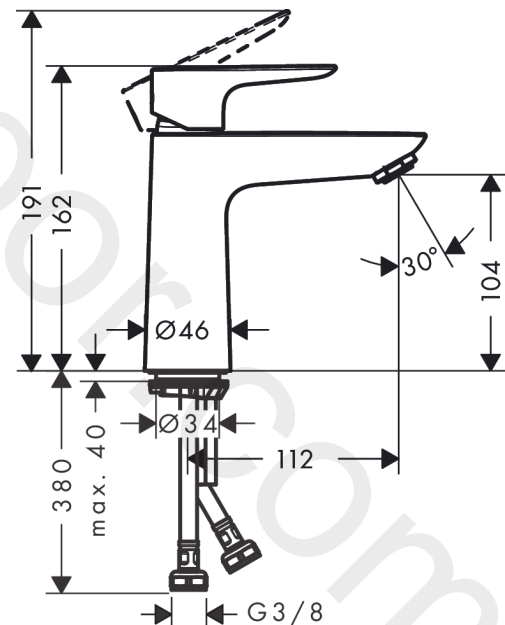

Scale drawing