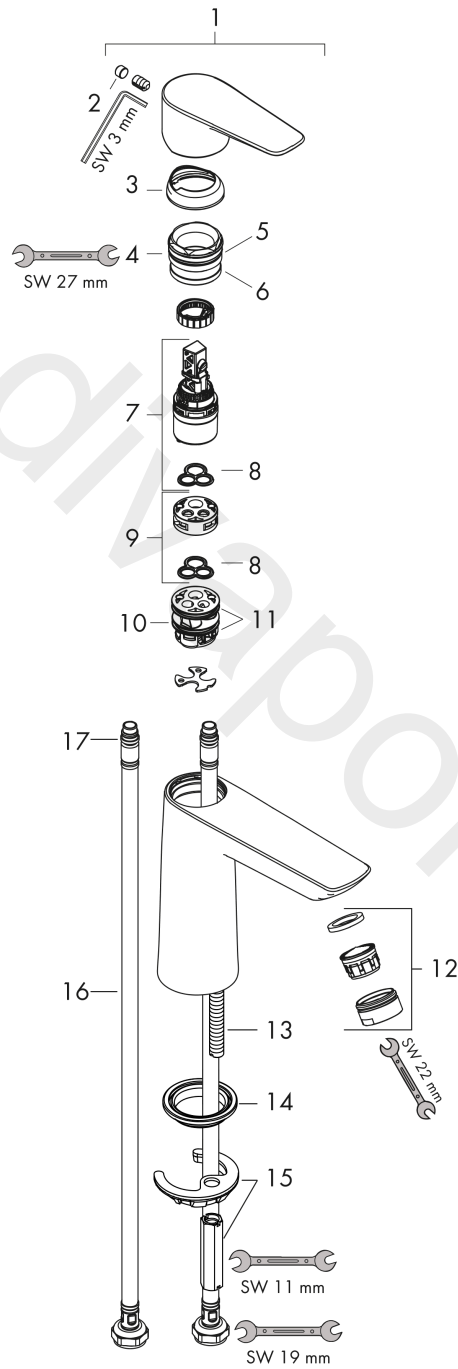

##### product features

- ComfortZone 110
- projection: 112 mm
- spout height: 104 mm
- handle variant: lever handle
- spray type: normal spray
- maximum flow rate at 3 bar: 5 l/min
- ceramic cartridge
- temperature limitation adjustable
- suitable for continuous flow water heaters
- connection type: G 3/8 connections
- connection dimension: DN15
- cold water in basic handle position
- EU taxonomy: max. 6 l/min - Substantial Contribution (SC) possible
- WRAS 2201041
- WRAS 2201041 - Approval letter

#### Scale drawing

**Talis E**  
**Single lever basin mixer 110 CoolStart without waste set**  
 Finish: **Brushed Black Chrome** Article Number: **71714340**

**Flowchart**

**Talis E**  
**Single lever basin mixer 110 CoolStart without waste set**  
 Finish: **Brushed Black Chrome** Article Number: **71714340**

**Exploded Drawing**

Year of production: >06/20

**Talis E****Single lever basin mixer 110 CoolStart without waste set**Finish: **Brushed Black Chrome** Article Number: **71714340****Spare part list**

Year of production: &gt;06/20

Pos.	Description	Article Number	Price	PU
1	handle	92688340	£ 76,00	1
2	screw cover	95704000	£ 3,30	1
3	flange	92625340	£ 51,00	1
4	nut	92689000	£ 25,00	1
5	O-ring 25x1,5	98146000	£ 3,30	1
6	O-ring 27x1,5	92527000	£ 13,30	1
7	cartridge, assy	97685000	£ 64,00	1
8	seal	98865000	£ 35,00	1
9	adapter for cartridge	92628000	£ 20,50	1
10	adapter for cartridge	95975000	£ 9,00	1
11	O-ring 23x2	98398000	£ 3,30	1
12	aerator M24x1 (5 l/min)	13185340	£ 33,00	1
13	screw M8 x 68	97736000	£ 6,10	1
14	seal	97608000	£ 6,10	1
15	fixing set	96016000	£ 35,00	1
16	connection hose 450 mm M8x0,75 G3/8	97206000	£ 35,00	1
17	O-ring 7x1,5	98422000	£ 3,30	1