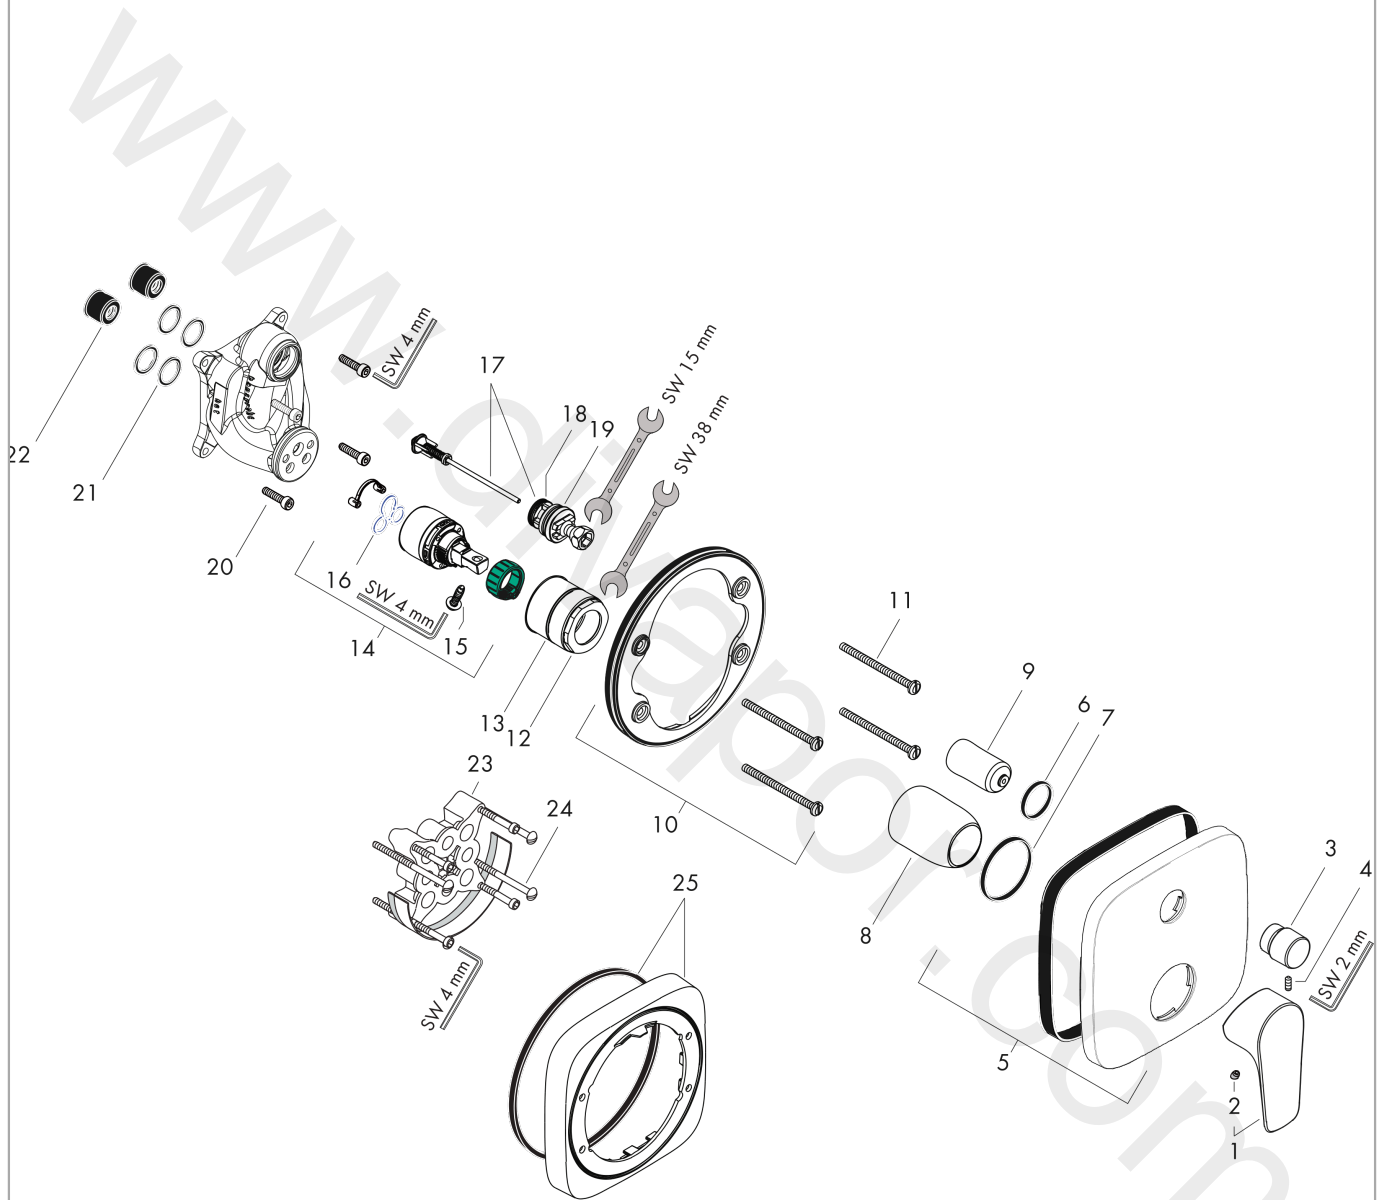

**Talis E**  
**Single lever bath mixer for concealed installation for iBox universal**  
 Surfaces: Article Number: **71745000**

**Exploded Drawing**

Year of production: **10/15 - 12/15**

**Talis E****Single lever bath mixer for concealed installation for iBox universal**Surfaces: Article Number: **71745000****Spare part list**Year of production: **10/15 - 12/15**

<b>Pos.</b>	<b>Description</b>	<b>Article Number</b>	<b>Price</b>	<b>PU</b>
1	handle	92666000	£ 35,00	1
2	screw cover	96338000	£ 3,30	1
3	diverter knob	98795000	£ 51,00	1
4	hollow set screw M4x10	97667000	£ 3,30	1
5	escutcheon 155 / 155 mm	95275000	£ 64,00	1
6	O-ring 23x3	98142000	£ 3,30	1
7	O-ring 43x3	98418000	£ 3,30	1
8	sleeve	98790000	£ 35,00	1
9	sleeve	98794000	£ 35,00	1
10	holder for escutcheon	98793000	£ 43,00	1
11	set of fixing screws	96454000	£ 9,00	1
12	nut	98796000	£ 43,00	1
13	O-ring 39x1,5	98400000	£ 3,30	1
14	cartridge, assy	92730000	£ 35,00	1
15	locking screw for handle	95140000	£ 6,10	1
16	seal	95008000	£ 9,00	1
17	selector assy	95014000	£ 64,00	1
18	O-ring 16x2,3	98207000	£ 3,30	1
19	O-ring 20x2,5	92602000	£ 6,10	1
20	set of screws	96525000	£ 9,00	1
21	O-ring 16x2	98133000	£ 3,30	1
22	noise reduction	94073000	£ 25,00	1
23	extension 25 mm	13595000	£ 75,00	1
24	set of fixing screws	97747000	£ 3,30	1
25	extension 22 mm	15597000	£ 74,00	1
a	concealed item	01800180	£ 163,00	1