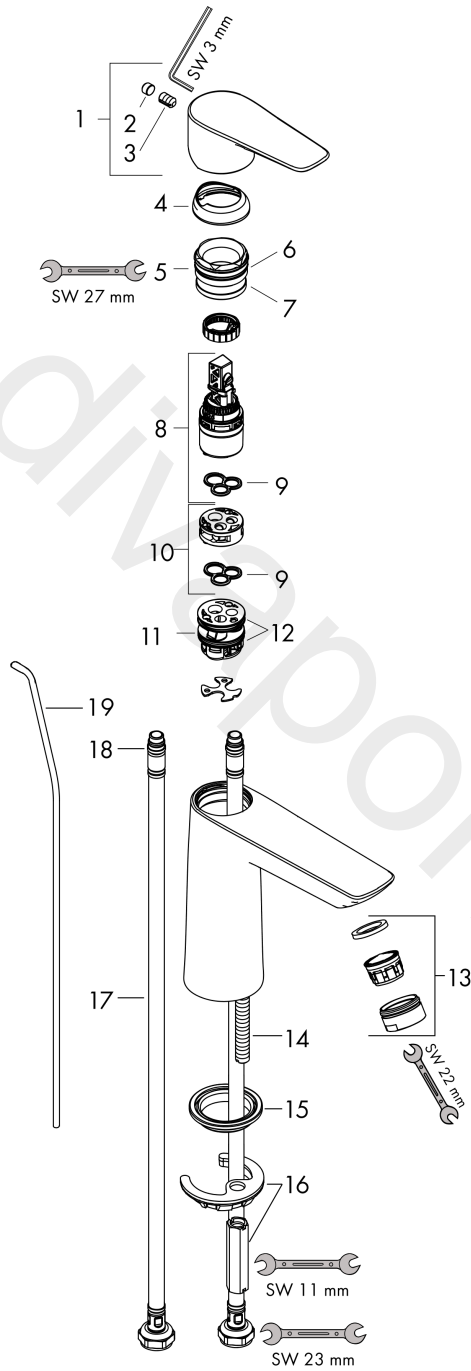

Talis E

Single lever basin mixer 80 with pop-up waste set 2 ticks

Finish: **Chrome** Article Number: **71774009**

Description

product features

- consists of: single lever basin mixer, waste set
- ComfortZone 80
- projection: 96 mm
- spout height: 71 mm
- handle variant: lever handle
- spray type: normal spray
- maximum flow rate at 3 bar: 3,8 l/min
- ceramic cartridge
- temperature limitation adjustable
- pop-up waste set G 1¼
- material waste set: metal
- connection type: G ½ connections
- connection dimension: DN15

Technology

Product image

Scale drawing

Talis E
Single lever basin mixer 80 with pop-up waste set 2 ticks
 Finish: **Chrome** Article Number: **71774009**

Flowchart

www.divapor.com

Talis E
Single lever basin mixer 80 with pop-up waste set 2 ticks
Finish: **Chrome** Article Number: **71774009**

Exploded Drawing

Year of production: >04/20

Talis E

Single lever basin mixer 80 with pop-up waste set 2 ticks

Finish: **Chrome** Article Number: **71774009**

Spare part list

Year of production: >04/20

Pos.	Description	Article Number	Price	PU
1	handle	92687000	£ 51,00	1
2	screw cover	95704000	£ 3,30	1
3	hollow set screw M6x10 DIN 916	96029000	£ 3,30	1
4	flange	92625000	£ 35,00	1
5	nut	92689000	£ 25,00	1
6	O-ring 25x1,5	98146000	£ 3,30	1
7	O-ring 27x1,5	92527000	£ 13,30	1
8	cartridge, assy	95973000	£ 79,00	1
9	seal	98865000	£ 35,00	1
10	adapter for cartridge	92628000	£ 20,50	1
11	adapter for cartridge	98866000	£ 35,00	1
12	O-ring 23x2	98398000	£ 3,30	1
13	aerator M24x1	98453000	£ 20,50	1
14	screw M8 x 68	97736000	£ 6,10	1
15	seal Ø 42	98722000	£ 6,10	1
16	fixing set	96016000	£ 35,00	1
17	connection hose 450 mm G½	93020000	£ 35,00	1
18	O-ring 6,6x1,6	93019000	£ 3,30	1
19	pull rod	96657000	£ 13,30	1
a	pop up waste	94139000	£ 96,00	1
b	pop up waste	94139007	-	1