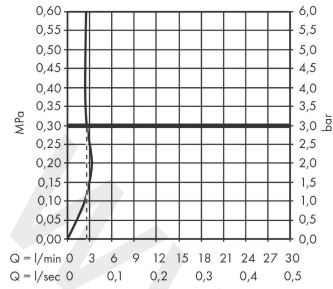

Talis E

Single lever basin mixer 80 with pop-up waste set 2 ticks

Finish: **Chrome** Article Number: **71774009**

Description

product features

- consists of: single lever basin mixer, waste set
- ComfortZone 80
- projection: 96 mm
- spout height: 71 mm
- handle variant: lever handle
- spray type: normal spray
- maximum flow rate at 3 bar: 3,8 l/min
- ceramic cartridge
- temperature limitation adjustable
- pop-up waste set G 1¼
- material waste set: metal
- connection type: G ½ connections
- connection dimension: DN15

Technology

Product image

Scale drawing

Talis E
Single lever basin mixer 80 with pop-up waste set 2 ticks
 Finish: **Chrome** Article Number: **71774009**

Flowchart

www.divapor.com

Talis E
Single lever basin mixer 80 with pop-up waste set 2 ticks
Finish: **Chrome** Article Number: **71774009**

Exploded Drawing

Year of production: >04/20

Talis E

Single lever basin mixer 80 with pop-up waste set 2 ticks

Finish: **Chrome** Article Number: **71774009**

Spare part list

Year of production: >04/20

Pos.	Description	Article Number	Price	PU
1	handle	92687000	£ 51,00	1
2	screw cover	95704000	£ 3,30	1
3	hollow set screw M6x10 DIN 916	96029000	£ 3,30	1
4	flange	92625000	£ 35,00	1
5	nut	92689000	£ 25,00	1
6	O-ring 25x1,5	98146000	£ 3,30	1
7	O-ring 27x1,5	92527000	£ 13,30	1
8	cartridge, assy	95973000	£ 79,00	1
9	seal	98865000	£ 35,00	1
10	adapter for cartridge	92628000	£ 20,50	1
11	adapter for cartridge	98866000	£ 35,00	1
12	O-ring 23x2	98398000	£ 3,30	1
13	aerator M24x1	98453000	£ 20,50	1
14	screw M8 x 68	97736000	£ 6,10	1
15	seal Ø 42	98722000	£ 6,10	1
16	fixing set	96016000	£ 35,00	1
17	connection hose 450 mm G½	93020000	£ 35,00	1
18	O-ring 6,6x1,6	93019000	£ 3,30	1
19	pull rod	96657000	£ 13,30	1
a	pop up waste	94139000	£ 96,00	1
b	pop up waste	94139007	-	1