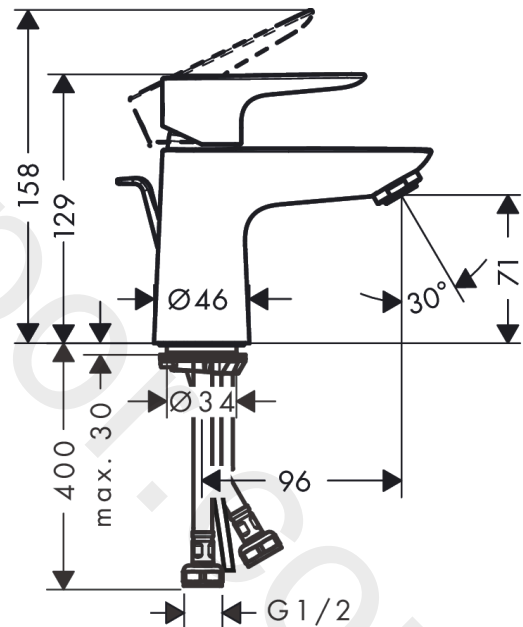

Talis E

Single lever basin mixer 80 with pop-up waste set 2 ticks

Finish: **Chrome** Article Number: **71774009**

Description

product features

- consists of: single lever basin mixer, waste set
- ComfortZone 80
- projection: 96 mm
- spout height: 71 mm
- handle variant: lever handle
- spray type: normal spray
- maximum flow rate at 3 bar: 3,8 l/min
- ceramic cartridge
- temperature limitation adjustable
- pop-up waste set G 1¼
- material waste set: metal
- connection type: G ½ connections
- connection dimension: DN15

Technology

Product image

Scale drawing

Talis E
Single lever basin mixer 80 with pop-up waste set 2 ticks
 Finish: **Chrome** Article Number: **71774009**

Flowchart

www.divapor.com

Talis E
Single lever basin mixer 80 with pop-up waste set 2 ticks
Finish: **Chrome** Article Number: **71774009**

Exploded Drawing

Year of production: >04/20

Talis E

Single lever basin mixer 80 with pop-up waste set 2 ticks

Finish: **Chrome** Article Number: **71774009**

Spare part list

Year of production: >04/20

Pos.	Description	Article Number	Price	PU
1	handle	92687000	£ 51,00	1
2	screw cover	95704000	£ 3,30	1
3	hollow set screw M6x10 DIN 916	96029000	£ 3,30	1
4	flange	92625000	£ 35,00	1
5	nut	92689000	£ 25,00	1
6	O-ring 25x1,5	98146000	£ 3,30	1
7	O-ring 27x1,5	92527000	£ 13,30	1
8	cartridge, assy	95973000	£ 79,00	1
9	seal	98865000	£ 35,00	1
10	adapter for cartridge	92628000	£ 20,50	1
11	adapter for cartridge	98866000	£ 35,00	1
12	O-ring 23x2	98398000	£ 3,30	1
13	aerator M24x1	98453000	£ 20,50	1
14	screw M8 x 68	97736000	£ 6,10	1
15	seal Ø 42	98722000	£ 6,10	1
16	fixing set	96016000	£ 35,00	1
17	connection hose 450 mm G½	93020000	£ 35,00	1
18	O-ring 6,6x1,6	93019000	£ 3,30	1
19	pull rod	96657000	£ 13,30	1
a	pop up waste	94139000	£ 96,00	1
b	pop up waste	94139007	-	1