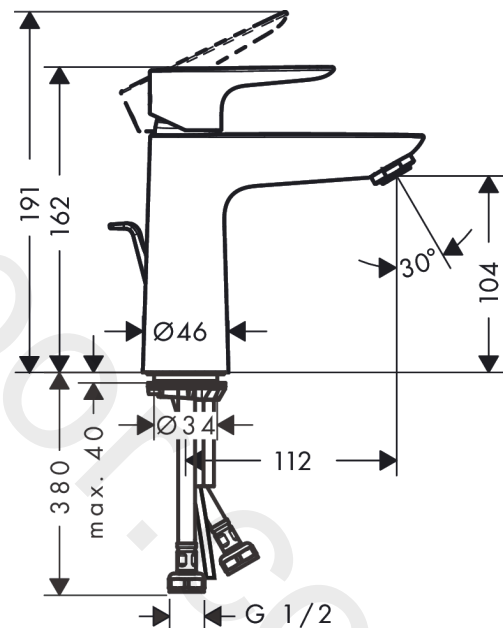

Talis E

Single lever basin mixer 110 with pop-up waste set 3 ticks

Finish: **Matt White** Article Number: **71777709**

Description

product features

- consists of: single lever basin mixer, waste set
- ComfortZone 110
- projection: 112 mm
- spout height: 104 mm
- handle variant: lever handle
- maximum flow rate at 3 bar: 1,9 l/min
- ceramic cartridge
- temperature limitation adjustable
- pop-up waste set G 1¼
- material waste set: metal
- connection type: G ½ connections
- connection dimension: DN15

Technology

Product image

Scale drawing

Flowchart

Talis E
Single lever basin mixer 110 with pop-up waste set 3 ticks
 Finish: **Matt White** Article Number: **71777709**

Exploded Drawing

Year of production: >04/20

Talis E**Single lever basin mixer 110 with pop-up waste set 3 ticks**Finish: **Matt White** Article Number: **71777709****Spare part list**

Year of production: >04/20

Pos.	Description	Article Number	Price	PU
1	handle	92687700	£ 76,00	1
2	screw cover	95704000	£ 3,30	1
3	hollow set screw M6x10 DIN 916	96029000	£ 3,30	1
4	flange	92625700	£ 51,00	1
5	nut	92689000	£ 25,00	1
6	O-ring 25x1,5	98146000	£ 3,30	1
7	O-ring 27x1,5	92527000	£ 13,30	1
8	cartridge, assy	95973000	£ 79,00	1
9	seal	98865000	£ 35,00	1
10	adapter for cartridge	92628000	£ 20,50	1
11	adapter for cartridge	98866000	£ 35,00	1
12	O-ring 23x2	98398000	£ 3,30	1
13	aerator M24x1 (1,9 l/min)	92300700	-	1
14	screw M8 x 68	97736000	£ 6,10	1
15	seal Ø 42	98722000	£ 6,10	1
16	fixing set	96016000	£ 35,00	1
17	connection hose 450 mm G½	93020000	£ 35,00	1
18	O-ring 6,6x1,6	93019000	£ 3,30	1
19	pull rod	96657700	£ 19,80	1
a	pop up waste	94139000	£ 96,00	1
b	pop up waste	94139007	-	1