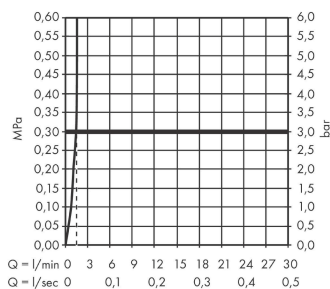

Talis E

Single lever basin mixer 110 with pop-up waste set 3 ticks

Finish: **Matt White** Article Number: **71777709**

Description

product features

- consists of: single lever basin mixer, waste set
- ComfortZone 110
- projection: 112 mm
- spout height: 104 mm
- handle variant: lever handle
- maximum flow rate at 3 bar: 1,9 l/min
- ceramic cartridge
- temperature limitation adjustable
- pop-up waste set G 1¼
- material waste set: metal
- connection type: G ½ connections
- connection dimension: DN15

Technology

Product image

Scale drawing

Flowchart

Talis E
Single lever basin mixer 110 with pop-up waste set 3 ticks
 Finish: **Matt White** Article Number: **71777709**

Exploded Drawing

Year of production: >04/20

Talis E**Single lever basin mixer 110 with pop-up waste set 3 ticks**Finish: **Matt White** Article Number: **71777709****Spare part list**

Year of production: >04/20

Pos.	Description	Article Number	Price	PU
1	handle	92687700	£ 76,00	1
2	screw cover	95704000	£ 3,30	1
3	hollow set screw M6x10 DIN 916	96029000	£ 3,30	1
4	flange	92625700	£ 51,00	1
5	nut	92689000	£ 25,00	1
6	O-ring 25x1,5	98146000	£ 3,30	1
7	O-ring 27x1,5	92527000	£ 13,30	1
8	cartridge, assy	95973000	£ 79,00	1
9	seal	98865000	£ 35,00	1
10	adapter for cartridge	92628000	£ 20,50	1
11	adapter for cartridge	98866000	£ 35,00	1
12	O-ring 23x2	98398000	£ 3,30	1
13	aerator M24x1 (1,9 l/min)	92300700	-	1
14	screw M8 x 68	97736000	£ 6,10	1
15	seal Ø 42	98722000	£ 6,10	1
16	fixing set	96016000	£ 35,00	1
17	connection hose 450 mm G½	93020000	£ 35,00	1
18	O-ring 6,6x1,6	93019000	£ 3,30	1
19	pull rod	96657700	£ 19,80	1
a	pop up waste	94139000	£ 96,00	1
b	pop up waste	94139007	-	1