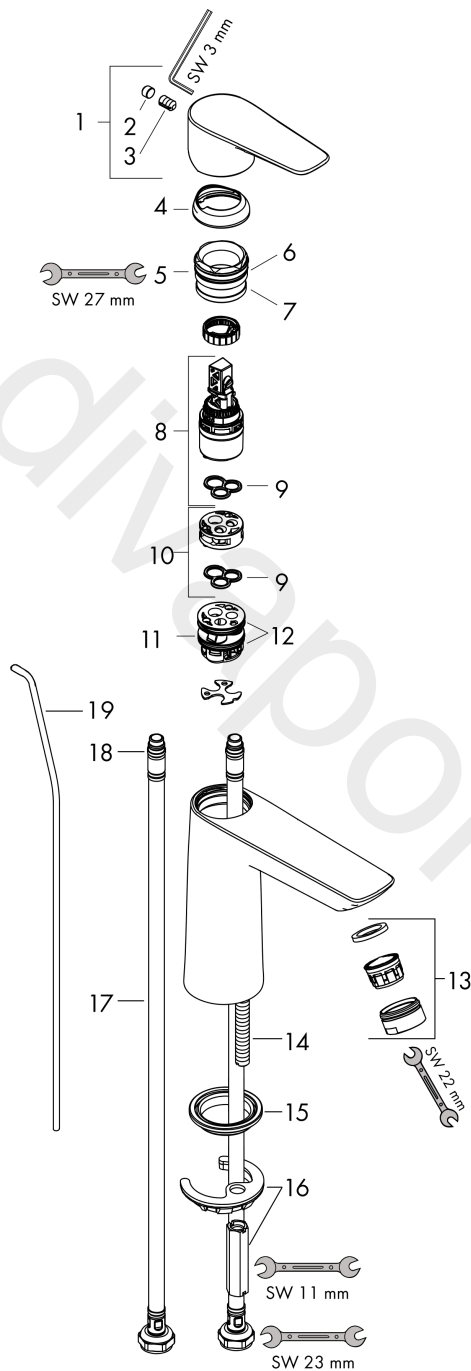

Talis E

Single lever basin mixer 110 with pop-up waste set 3 ticks

Finish: **Matt White** Article Number: **71777709**

Description

product features

- consists of: single lever basin mixer, waste set
- ComfortZone 110
- projection: 112 mm
- spout height: 104 mm
- handle variant: lever handle
- maximum flow rate at 3 bar: 1,9 l/min
- ceramic cartridge
- temperature limitation adjustable
- pop-up waste set G 1¼
- material waste set: metal
- connection type: G ½ connections
- connection dimension: DN15

Technology

Product image

Scale drawing

Flowchart

Talis E
Single lever basin mixer 110 with pop-up waste set 3 ticks
 Finish: **Matt White** Article Number: **71777709**

Exploded Drawing

Year of production: >04/20

Talis E**Single lever basin mixer 110 with pop-up waste set 3 ticks**Finish: **Matt White** Article Number: **71777709****Spare part list**

Year of production: >04/20

Pos.	Description	Article Number	Price	PU
1	handle	92687700	£ 76,00	1
2	screw cover	95704000	£ 3,30	1
3	hollow set screw M6x10 DIN 916	96029000	£ 3,30	1
4	flange	92625700	£ 51,00	1
5	nut	92689000	£ 25,00	1
6	O-ring 25x1,5	98146000	£ 3,30	1
7	O-ring 27x1,5	92527000	£ 13,30	1
8	cartridge, assy	95973000	£ 79,00	1
9	seal	98865000	£ 35,00	1
10	adapter for cartridge	92628000	£ 20,50	1
11	adapter for cartridge	98866000	£ 35,00	1
12	O-ring 23x2	98398000	£ 3,30	1
13	aerator M24x1 (1,9 l/min)	92300700	-	1
14	screw M8 x 68	97736000	£ 6,10	1
15	seal Ø 42	98722000	£ 6,10	1
16	fixing set	96016000	£ 35,00	1
17	connection hose 450 mm G½	93020000	£ 35,00	1
18	O-ring 6,6x1,6	93019000	£ 3,30	1
19	pull rod	96657700	£ 19,80	1
a	pop up waste	94139000	£ 96,00	1
b	pop up waste	94139007	-	1