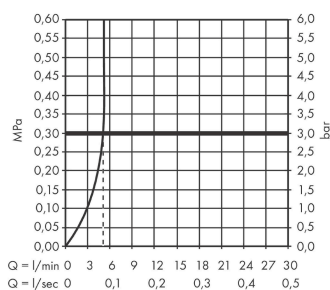

Talis E

Single lever basin mixer 110 without waste set Finland

Finish: **Brushed Black Chrome** Article Number: **71784340**

Description

product features

- ComfortZone 110
- projection: 112 mm
- spout height: 104 mm
- handle variant: lever handle
- maximum flow rate at 3 bar: 5 l/min
- ceramic cartridge
- temperature limitation adjustable
- suitable for continuous flow water heaters
- connection type: G 3/8 connections
- connection dimension: DN15
- EU taxonomy: max. 6 l/min - Substantial Contribution (SC) possible

Technology

Product image

Scale drawing

Flowchart