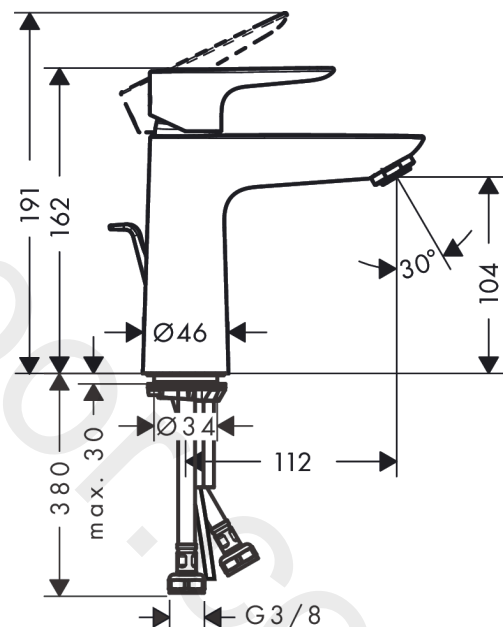

##### product features

- ComfortZone 110
- projection: 112 mm
- spout height: 104 mm
- handle variant: lever handle
- maximum flow rate at 3 bar: 5 l/min
- ceramic cartridge
- temperature limitation adjustable
- suitable for continuous flow water heaters
- connection type: G 3/8 connections
- connection dimension: DN15
- EU taxonomy: max. 6 l/min - Substantial Contribution (SC) possible

#### Scale drawing

Year of production: &gt;09/20

Pos.	Description	Article Number	Price	PU
1	handle	92687340	£ 76,00	1
2	screw cover	95704000	£ 3,30	1
3	hollow set screw M6x10 DIN 916	96029000	£ 3,30	1
4	flange	92625340	£ 51,00	1
5	nut	92689000	£ 25,00	1
6	O-ring 25x1,5	98146000	£ 3,30	1
7	O-ring 27x1,5	92527000	£ 13,30	1
8	cartridge, assy	97685000	£ 64,00	1
9	seal	98865000	£ 35,00	1
10	adapter for cartridge	92628000	£ 20,50	1
11	adapter for cartridge	98866000	£ 35,00	1
12	O-ring 23x2	98398000	£ 3,30	1
13	aerator M24x1 (5 l/min)	13185340	£ 33,00	1
14	screw M8 x 68	97736000	£ 6,10	1
15	seal Ø 42	98722000	£ 6,10	1
16	fixing set	96016000	£ 35,00	1
17	connection hose 450 mm M8x0,75 G3/8	97206000	£ 35,00	1
18	O-ring 6,6x1,6	93019000	£ 3,30	1