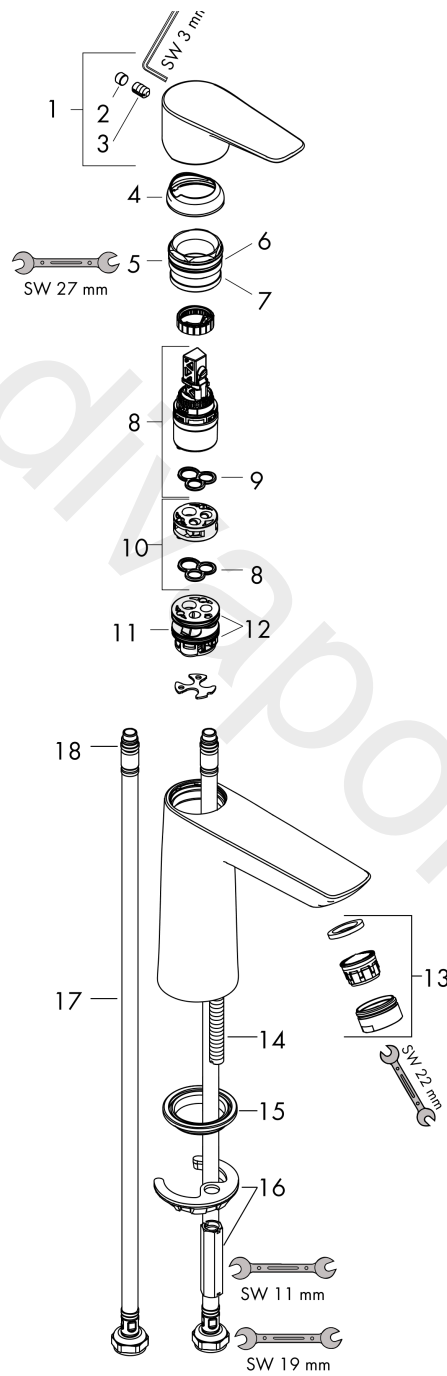

##### product features

- ComfortZone 110
- projection: 112 mm
- spout height: 104 mm
- handle variant: lever handle
- maximum flow rate at 3 bar: 5 l/min
- ceramic cartridge
- temperature limitation adjustable
- suitable for continuous flow water heaters
- connection type: G 3/8 connections
- connection dimension: DN15
- EU taxonomy: max. 6 l/min - Substantial Contribution (SC) possible

#### Scale drawing

#### Flowchart

Talis E  
 Single lever basin mixer 110 without waste set Finland  
 Finish: **Brushed Black Chrome** Article Number: **71784340**

Exploded Drawing

Year of production: >09/20

**Talis E****Single lever basin mixer 110 without waste set Finland**Finish: **Brushed Black Chrome** Article Number: **71784340****Spare part list**

Year of production: &gt;09/20

Pos.	Description	Article Number	Price	PU
1	handle	92687340	£ 76,00	1
2	screw cover	95704000	£ 3,30	1
3	hollow set screw M6x10 DIN 916	96029000	£ 3,30	1
4	flange	92625340	£ 51,00	1
5	nut	92689000	£ 25,00	1
6	O-ring 25x1,5	98146000	£ 3,30	1
7	O-ring 27x1,5	92527000	£ 13,30	1
8	cartridge, assy	97685000	£ 64,00	1
9	seal	98865000	£ 35,00	1
10	adapter for cartridge	92628000	£ 20,50	1
11	adapter for cartridge	98866000	£ 35,00	1
12	O-ring 23x2	98398000	£ 3,30	1
13	aerator M24x1 (5 l/min)	13185340	£ 33,00	1
14	screw M8 x 68	97736000	£ 6,10	1
15	seal Ø 42	98722000	£ 6,10	1
16	fixing set	96016000	£ 35,00	1
17	connection hose 450 mm M8x0,75 G3/8	97206000	£ 35,00	1
18	O-ring 6,6x1,6	93019000	£ 3,30	1