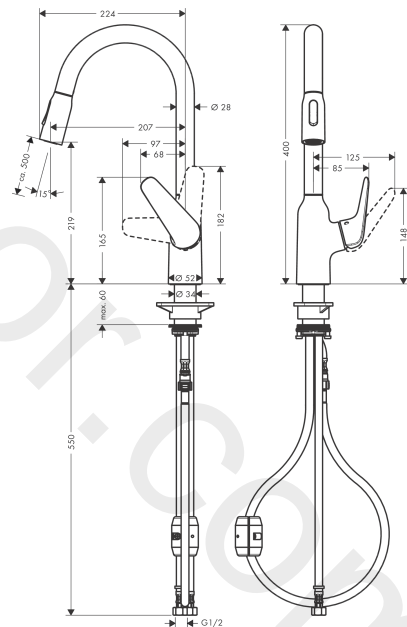

#### product features

- ComfortZone 240
- swivel range 360°
- laminar spray, shower spray
- lockable shower spray, spray returns through pressing spray diverter
- MagFit magnetic shower support
- quick connect hose
- connection dimension: DN15
- maximum flow rate at 3 bar: 9,5 l/min
- ceramic cartridge
- connection type: G 1/2 connections
- temperature limitation adjustable
- integrated non-return valve
- suitable for continuous flow water heaters
- extension length up to 50 cm

### Technology

### Scale drawing

**Focus M42**

**Single lever kitchen mixer 220, pull-out spray, 2jet**

Finish: **Chrome** Article Number: **71800007**

**Flowchart**

www.divapor.com

**Focus M42**  
**Single lever kitchen mixer 220, pull-out spray, 2jet**  
 Finish: **Chrome** Article Number: **71800007**

Exploded Drawing

Year of production: >10/18

**Focus M42****Single lever kitchen mixer 220, pull-out spray, 2jet**Finish: **Chrome** Article Number: **71800007****Spare part list**

Year of production: &gt;10/18