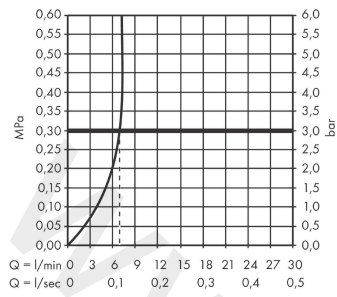

### Scale drawing

**Focus M42**

**Single lever kitchen mixer 220, pull-out spray, 2jet**

Finish: **Chrome** Article Number: **71800007**

**Flowchart**

www.divapor.com

**Focus M42**  
**Single lever kitchen mixer 220, pull-out spray, 2jet**  
 Finish: **Chrome** Article Number: **71800007**