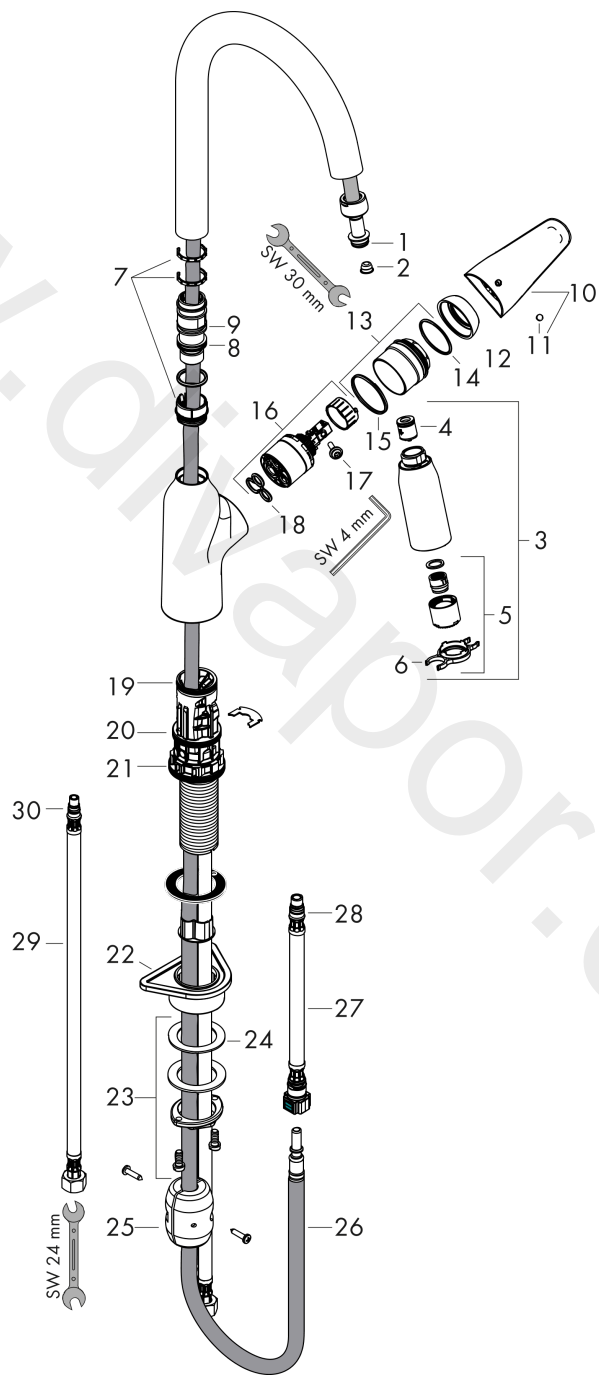

#### product features

- ComfortZone 240
- swivel range 360°
- laminar spray, shower spray
- lockable shower spray, spray returns through pressing spray diverter
- MagFit magnetic shower support
- quick connect hose
- connection dimension: DN15
- maximum flow rate at 3 bar: 9,5 l/min
- ceramic cartridge
- connection type: G 1/2 connections
- temperature limitation adjustable
- integrated non-return valve
- suitable for continuous flow water heaters
- extension length up to 50 cm

### Scale drawing

**Focus M42**

**Single lever kitchen mixer 220, pull-out spray, 2jet**

Finish: **Chrome** Article Number: **71800007**

**Flowchart**

www.divapor.com

**Focus M42**  
**Single lever kitchen mixer 220, pull-out spray, 2jet**  
 Finish: **Chrome** Article Number: **71800007**

Exploded Drawing

Year of production: >10/18

**Focus M42****Single lever kitchen mixer 220, pull-out spray, 2jet**Finish: **Chrome** Article Number: **71800007****Spare part list**

Year of production: &gt;10/18