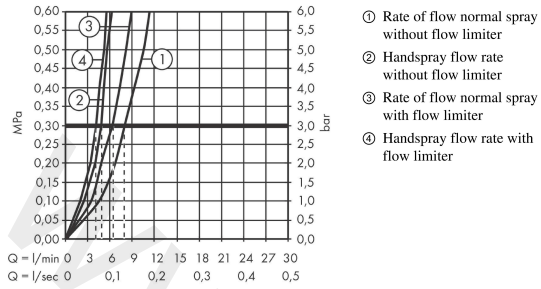

### Scale drawing

**Focus M43**

**Single lever kitchen mixer 180, EcoSelection, pull-out spray, 2jet**

Finish: **Stainless Steel Finish** Article Number: **71811800**

**Flowchart**

www.divapor.com

**Focus M43**