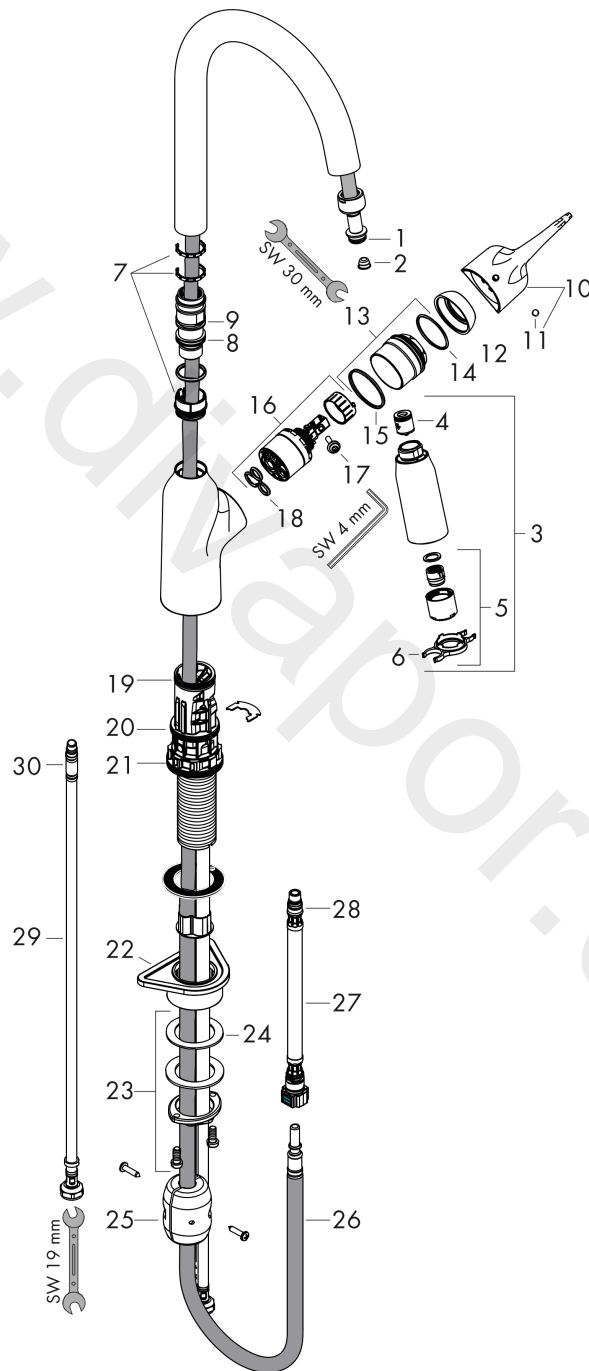

Focus M43

Single lever kitchen mixer 180, EcoSelection, pull-out spray, 2jet

Finish: **Stainless Steel Finish** Article Number: **71811800**

Exploded Drawing

Year of production: >10/18

Focus M43

Single lever kitchen mixer 180, EcoSelection, pull-out spray, 2jet

Finish: **Stainless Steel Finish** Article Number: **71811800**

Spare part list

Year of production: >10/18

Pos.	Description	Article Number	Price	PU
1	O-ring 11x2	98127000	£ 3,30	1
2	filter	97735000	£ 3,30	1
3	handspray	93343800	£ 260,00	1
4	set of non return valves DW 15	94074000	£ 16,10	1
5	spray former	93342000	£ 51,00	1
6	service tool	95910000	£ 9,00	1
7	set of lever collars	93428000	£ 3,30	1
8	O-ring 22x1,5	98173000	£ 3,30	1
9	O-ring 21x2,5	98211000	£ 3,30	1
10	handle	93345800	£ 76,00	1
11	screw cover	96338000	£ 3,30	1
12	flange	97406800	£ 35,00	1
13	nut	93346000	£ 51,00	1
14	O-Ring 32x2	98193000	£ 3,30	1
15	O-ring 36x2	98156000	£ 3,30	1
16	cartridge, assy	95730000	£ 43,00	1
17	locking screw for handle	95140000	£ 6,10	1
18	seal	95008000	£ 9,00	1
19	O-ring 30x1,5	98433000	£ 3,30	1
20	O-ring 38x2	98396000	£ 3,30	1
21	O-ring 44x2,5	98162000	£ 3,30	1
22	support	97523000	£ 6,10	1
23	fixing set (special)	93253000	£ 20,50	1
24	lever collar	97548000	£ 3,30	1
25	weight	92500000	£ 43,00	1
26	hose 1,50 m	95507000	£ 79,00	1
27	connection hose 600 mm M10x1	95561000	£ 25,00	1
28	O-ring 8x1,5	98423000	£ 3,30	1
29	connection hose 600 mm M8x0,75 G3/8	96556000	£ 25,00	1
30	O-ring 6,6x1,6	93019000	£ 3,30	1