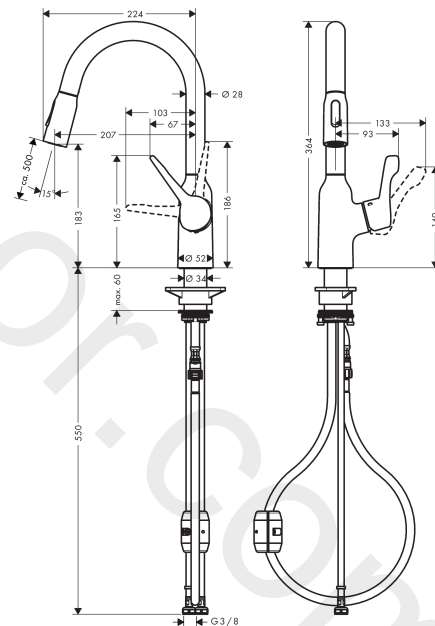

#### product features

- ComfortZone 180
- swivel range 360°
- laminar spray, shower spray
- lockable shower spray, spray returns through pressing spray diverter
- MagFit magnetic shower support
- quick connect hose
- connection dimension: DN15
- maximum flow rate at 3 bar: 8 l/min
- ceramic cartridge with Eco handle position for a reduced flowrate by up to 50%
- connection type: G 3/8 connections
- temperature limitation adjustable
- integrated non-return valve
- suitable for continuous flow water heaters

### Product image

### Scale drawing

**Focus M43**

**Single lever kitchen mixer 180, EcoSelection, pull-out spray, 2jet**

Finish: **Stainless Steel Finish** Article Number: **71811800**

**Flowchart**

www.divapor.com

**Focus M43**

Year of production: &gt;10/18

Pos.	Description	Article Number	Price	PU
1	O-ring 11x2	98127000	£ 3,30	1
2	filter	97735000	£ 3,30	1
3	handspray	93343800	£ 260,00	1
4	set of non return valves DW 15	94074000	£ 16,10	1
5	spray former	93342000	£ 51,00	1
6	service tool	95910000	£ 9,00	1
7	set of lever collars	93428000	£ 3,30	1
8	O-ring 22x1,5	98173000	£ 3,30	1
9	O-ring 21x2,5	98211000	£ 3,30	1
10	handle	93345800	£ 76,00	1
11	screw cover	96338000	£ 3,30	1
12	flange	97406800	£ 35,00	1
13	nut	93346000	£ 51,00	1
14	O-Ring 32x2	98193000	£ 3,30	1
15	O-ring 36x2	98156000	£ 3,30	1
16	cartridge, assy	95730000	£ 43,00	1
17	locking screw for handle	95140000	£ 6,10	1
18	seal	95008000	£ 9,00	1
19	O-ring 30x1,5	98433000	£ 3,30	1
20	O-ring 38x2	98396000	£ 3,30	1
21	O-ring 44x2,5	98162000	£ 3,30	1
22	support	97523000	£ 6,10	1
23	fixing set (special)	93253000	£ 20,50	1
24	lever collar	97548000	£ 3,30	1
25	weight	92500000	£ 43,00	1
26	hose 1,50 m	95507000	£ 79,00	1
27	connection hose 600 mm M10x1	95561000	£ 25,00	1
28	O-ring 8x1,5	98423000	£ 3,30	1
29	connection hose 600 mm M8x0,75 G3/8	96556000	£ 25,00	1
30	O-ring 6,6x1,6	93019000	£ 3,30	1