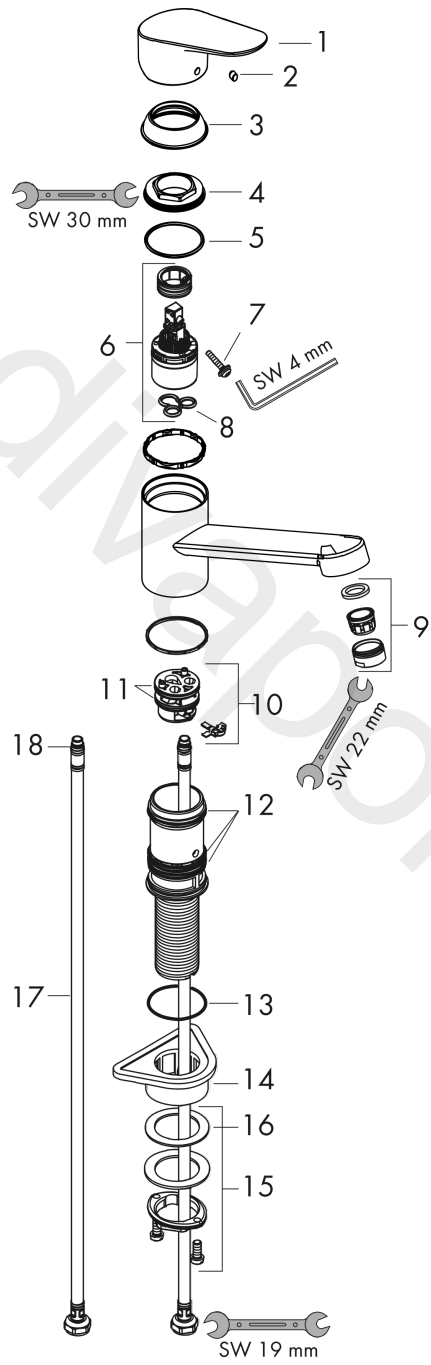

Focus M43

Single lever kitchen mixer 100, 1jet

Finish: **Chrome** Article Number: **71818000**

Description

product features

- ComfortZone 100
- swivel range 360°
- normal spray
- connection dimension: DN15
- maximum flow rate at 3 bar: 12 l/min
- ceramic cartridge with Eco handle position for a reduced flowrate by up to 50%
- connection type: G 3/8 connections
- temperature limitation adjustable
- suitable for continuous flow water heaters

Technology

Certificates / Sustainability

Product image

Scale drawing

Flowchart

Focus M43
Single lever kitchen mixer 100, 1jet
 Finish: **Chrome** Article Number: **71818000**

Exploded Drawing

Year of production: >10/18

Focus M43

Single lever kitchen mixer 100, 1jet

Finish: **Chrome** Article Number: **71818000**

Spare part list

Year of production: >10/18

Pos.	Description	Article Number	Price	PU
1	handle	93349000	-	1
2	screw cover	96338000	-	1
3	flange	97995000	-	1
4	nut	97996000	-	1
5	O-ring 41x2	98212000	-	1
6	cartridge, assy	95730000	-	1
7	locking screw for handle	95140000	-	1
8	seal	95008000	-	1
9	aerator M24x1 (15 l/min)	13913000	-	1
10	adapter for cartridge	98750000	-	1
11	O-Ring 30x2	98186000	-	1
12	sealing set	98702000	-	1
13	O-Ring 36x2,5	98190000	-	1
14	support	97523000	-	1
15	fixing set (Ø 34)	95049000	-	1
16	lever collar	97548000	-	1
17	connection hose 600 mm M8x0,75 G3/8	96556000	-	1
18	O-ring 7x1,5	98422000	-	1