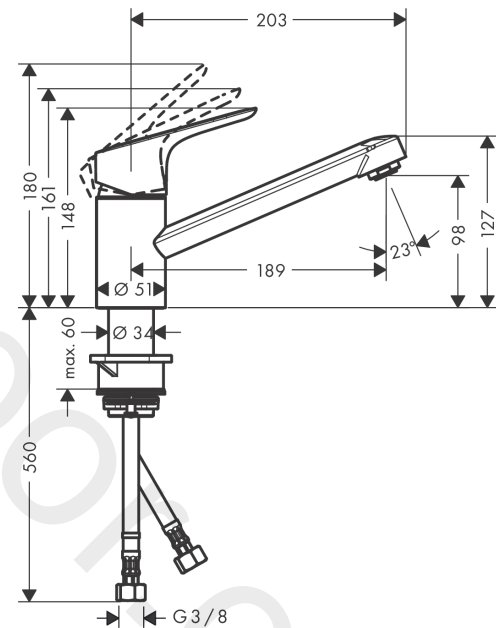

Focus M43

Single lever kitchen mixer 100, 1jet

Finish: **Chrome** Article Number: **71818000**

Description

product features

- ComfortZone 100
- swivel range 360°
- normal spray
- connection dimension: DN15
- maximum flow rate at 3 bar: 12 l/min
- ceramic cartridge with Eco handle position for a reduced flowrate by up to 50%
- connection type: G 3/8 connections
- temperature limitation adjustable
- suitable for continuous flow water heaters

Technology

Certificates / Sustainability

Product image

Scale drawing

Flowchart

Focus M43
Single lever kitchen mixer 100, 1jet
 Finish: **Chrome** Article Number: **71818000**

Exploded Drawing

Year of production: >10/18

Focus M43

Single lever kitchen mixer 100, 1jet

Finish: **Chrome** Article Number: **71818000**

Spare part list

Year of production: >10/18

Pos.	Description	Article Number	Price	PU
1	handle	93349000	-	1
2	screw cover	96338000	-	1
3	flange	97995000	-	1
4	nut	97996000	-	1
5	O-ring 41x2	98212000	-	1
6	cartridge, assy	95730000	-	1
7	locking screw for handle	95140000	-	1
8	seal	95008000	-	1
9	aerator M24x1 (15 l/min)	13913000	-	1
10	adapter for cartridge	98750000	-	1
11	O-Ring 30x2	98186000	-	1
12	sealing set	98702000	-	1
13	O-Ring 36x2,5	98190000	-	1
14	support	97523000	-	1
15	fixing set (Ø 34)	95049000	-	1
16	lever collar	97548000	-	1
17	connection hose 600 mm M8x0,75 G3/8	96556000	-	1
18	O-ring 7x1,5	98422000	-	1