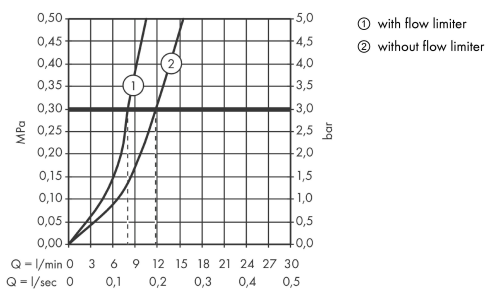

Focus M43

Single lever kitchen mixer 100, 1jet

Finish: **Chrome** Article Number: **71818000**

Description

product features

- ComfortZone 100
- swivel range 360°
- normal spray
- connection dimension: DN15
- maximum flow rate at 3 bar: 12 l/min
- ceramic cartridge with Eco handle position for a reduced flowrate by up to 50%
- connection type: G 3/8 connections
- temperature limitation adjustable
- suitable for continuous flow water heaters

Technology

Certificates / Sustainability

Product image

Scale drawing

Flowchart

Focus M43
Single lever kitchen mixer 100, 1jet
 Finish: **Chrome** Article Number: **71818000**

Exploded Drawing

Year of production: >10/18