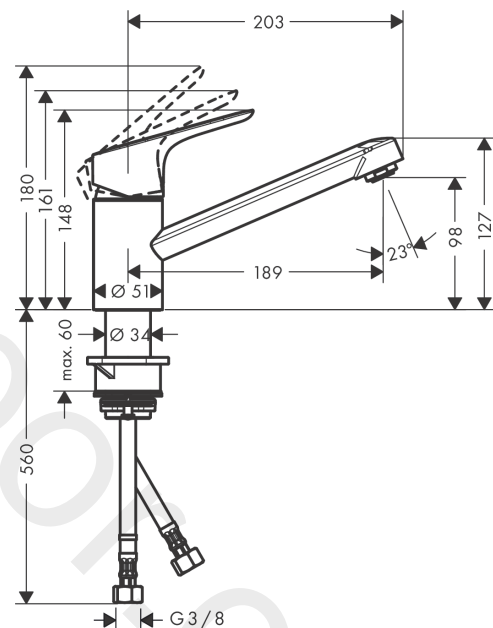

Focus M43

Single lever kitchen mixer 100, 1jet

Finish: **Stainless Steel Finish** Article Number: **71818800**

Description

product features

- ComfortZone 100
- swivel range 360°
- normal spray
- connection dimension: DN15
- maximum flow rate at 3 bar: 12 l/min
- ceramic cartridge with Eco handle position for a reduced flowrate by up to 50%
- connection type: G 3/8 connections
- temperature limitation adjustable
- suitable for continuous flow water heaters

Technology

Product image

Scale drawing

Flowchart

Focus M43

Single lever kitchen mixer 100, 1jet

Finish: **Stainless Steel Finish** Article Number: **71818800**

Exploded Drawing

Year of production: >10/18

Focus M43

Single lever kitchen mixer 100, 1jet

Finish: **Stainless Steel Finish** Article Number: **71818800**

Spare part list

Year of production: >10/18

Pos.	Description	Article Number	Price	PU
1	handle	93349800	-	1
2	screw cover	96338000	-	1
3	flange	97995800	-	1
4	nut	97996000	-	1
5	O-ring 41x2	98212000	-	1
6	cartridge, assy	95730000	-	1
7	locking screw for handle	95140000	-	1
8	seal	95008000	-	1
9	aerator M24x1 (15 l/min)	13913800	-	1
10	adapter for cartridge	98750000	-	1
11	O-Ring 30x2	98186000	-	1
12	sealing set	98702000	-	1
13	O-Ring 36x2,5	98190000	-	1
14	support	97523000	-	1
15	fixing set (Ø 34)	95049000	-	1
16	lever collar	97548000	-	1
17	connection hose 600 mm M8x0,75 G3/8	96556000	-	1
18	O-ring 7x1,5	98422000	-	1