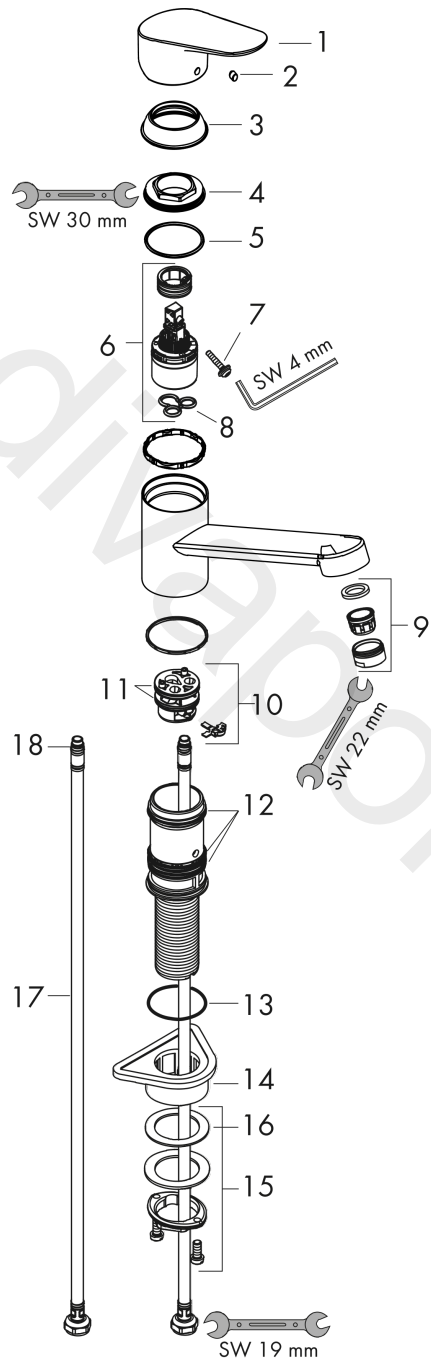

Focus M43

Single lever kitchen mixer 100, 1jet

Finish: **Stainless Steel Finish** Article Number: **71818800**

Description

product features

- ComfortZone 100
- swivel range 360°
- normal spray
- connection dimension: DN15
- maximum flow rate at 3 bar: 12 l/min
- ceramic cartridge with Eco handle position for a reduced flowrate by up to 50%
- connection type: G 3/8 connections
- temperature limitation adjustable
- suitable for continuous flow water heaters

Technology

Product image

Scale drawing

Flowchart

Focus M43

Single lever kitchen mixer 100, 1jet

Finish: **Stainless Steel Finish** Article Number: **71818800**

Exploded Drawing

Year of production: >10/18

Focus M43

Single lever kitchen mixer 100, 1jet

Finish: **Stainless Steel Finish** Article Number: **71818800**

Spare part list

Year of production: >10/18

Pos.	Description	Article Number	Price	PU
1	handle	93349800	-	1
2	screw cover	96338000	-	1
3	flange	97995800	-	1
4	nut	97996000	-	1
5	O-ring 41x2	98212000	-	1
6	cartridge, assy	95730000	-	1
7	locking screw for handle	95140000	-	1
8	seal	95008000	-	1
9	aerator M24x1 (15 l/min)	13913800	-	1
10	adapter for cartridge	98750000	-	1
11	O-Ring 30x2	98186000	-	1
12	sealing set	98702000	-	1
13	O-Ring 36x2,5	98190000	-	1
14	support	97523000	-	1
15	fixing set (Ø 34)	95049000	-	1
16	lever collar	97548000	-	1
17	connection hose 600 mm M8x0,75 G3/8	96556000	-	1
18	O-ring 7x1,5	98422000	-	1