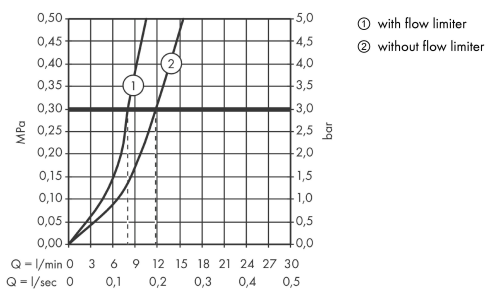

Focus M43

Single lever kitchen mixer 100, 1jet

Finish: **Stainless Steel Finish** Article Number: **71818800**

Description

product features

- ComfortZone 100
- swivel range 360°
- normal spray
- connection dimension: DN15
- maximum flow rate at 3 bar: 12 l/min
- ceramic cartridge with Eco handle position for a reduced flowrate by up to 50%
- connection type: G 3/8 connections
- temperature limitation adjustable
- suitable for continuous flow water heaters

Technology

Product image

Scale drawing

Flowchart

Focus M43

Single lever kitchen mixer 100, 1jet

Finish: **Stainless Steel Finish** Article Number: **71818800**

Exploded Drawing