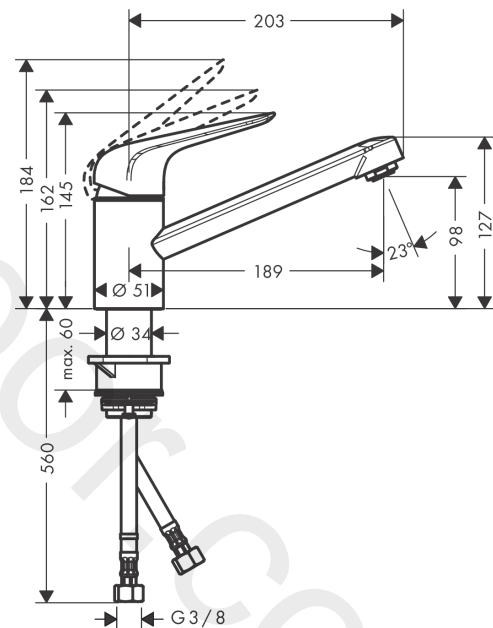

Focus M42

Single lever kitchen mixer 100, CoolStart, EcoSmart, 1jet

Finish: **Chrome** Article Number: **71866000**

Description

product features

- ComfortZone 100
- cold water in basic handle position
- swivel range 360°
- normal spray
- connection dimension: DN15
- maximum flow rate at 3 bar: 4,6 l/min
- ceramic cartridge
- connection type: G 3/8 connections
- temperature limitation adjustable
- suitable for continuous flow water heaters
- EU taxonomy: max. 6 l/min - Substantial Contribution (SC) possible

Technology

Product image

Scale drawing

Flowchart

Focus M42

Single lever kitchen mixer 100, CoolStart, EcoSmart, 1jet

Finish: **Chrome** Article Number: **71866000**

Exploded Drawing

Year of production: >10/19

Focus M42**Single lever kitchen mixer 100, CoolStart, EcoSmart, 1jet**Finish: **Chrome** Article Number: **71866000****Spare part list**

Year of production: >10/19

Pos.	Description	Article Number	Price	PU
1	handle	93348000	-	1
2	screw cover	96338000	-	1
3	flange	97995000	-	1
4	nut	97996000	-	1
5	O-ring 41x2	98212000	-	1
6	cartridge, assy	95730000	-	1
7	locking screw for handle	95140000	-	1
8	seal	95008000	-	1
9	aerator M24x1 (5 l/min)	13185000	-	1
10	adapter for cartridge	98750000	-	1
11	O-Ring 30x2	98186000	-	1
12	sealing set	98702000	-	1
13	O-Ring 36x2,5	98190000	-	1
14	support	97523000	-	1
15	fixing set (Ø 34)	95049000	-	1
16	lever collar	97548000	-	1
17	connection hose 600 mm M8x0,75 G3/8	96556000	-	1
18	O-ring 6,6x1,6	93019000	-	1