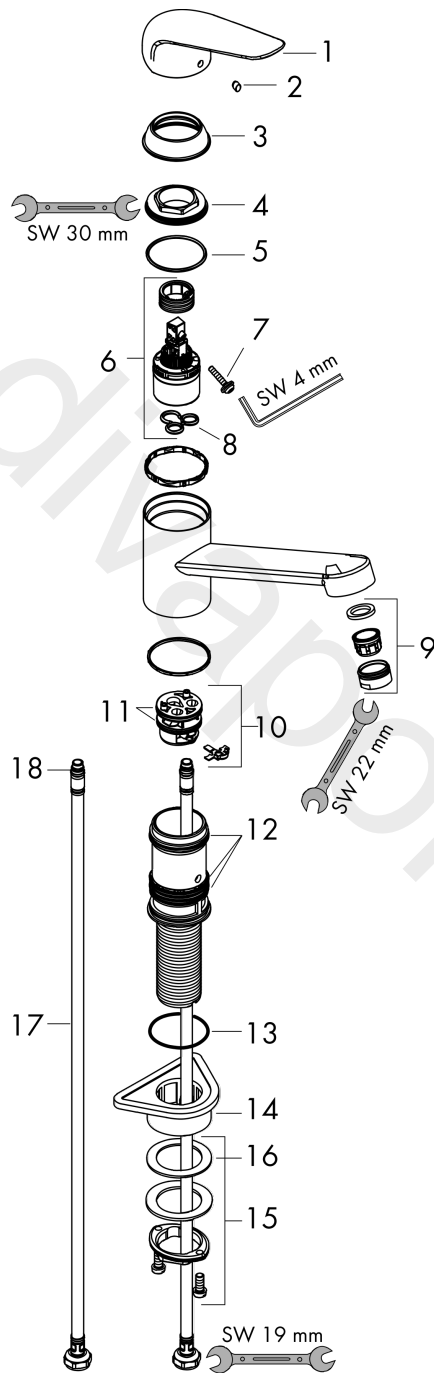

Focus M42

Single lever kitchen mixer 100, CoolStart, EcoSmart, 1jet

Finish: **Chrome** Article Number: **71866000**

Description

product features

- ComfortZone 100
- cold water in basic handle position
- swivel range 360°
- normal spray
- connection dimension: DN15
- maximum flow rate at 3 bar: 4,6 l/min
- ceramic cartridge
- connection type: G 3/8 connections
- temperature limitation adjustable
- suitable for continuous flow water heaters
- EU taxonomy: max. 6 l/min - Substantial Contribution (SC) possible

Technology

Product image

Scale drawing

Flowchart

Focus M42

Single lever kitchen mixer 100, CoolStart, EcoSmart, 1jet

Finish: **Chrome** Article Number: **71866000**

Exploded Drawing

Year of production: >10/19

Focus M42**Single lever kitchen mixer 100, CoolStart, EcoSmart, 1jet**Finish: **Chrome** Article Number: **71866000****Spare part list**

Year of production: >10/19

Pos.	Description	Article Number	Price	PU
1	handle	93348000	-	1
2	screw cover	96338000	-	1
3	flange	97995000	-	1
4	nut	97996000	-	1
5	O-ring 41x2	98212000	-	1
6	cartridge, assy	95730000	-	1
7	locking screw for handle	95140000	-	1
8	seal	95008000	-	1
9	aerator M24x1 (5 l/min)	13185000	-	1
10	adapter for cartridge	98750000	-	1
11	O-Ring 30x2	98186000	-	1
12	sealing set	98702000	-	1
13	O-Ring 36x2,5	98190000	-	1
14	support	97523000	-	1
15	fixing set (Ø 34)	95049000	-	1
16	lever collar	97548000	-	1
17	connection hose 600 mm M8x0,75 G3/8	96556000	-	1
18	O-ring 6,6x1,6	93019000	-	1