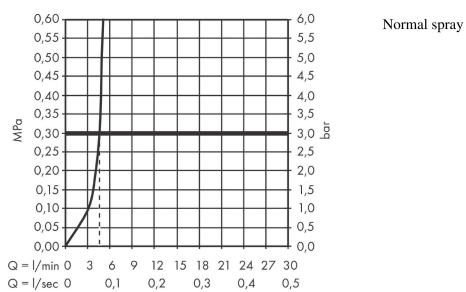

Focus M42

Single lever kitchen mixer 100, CoolStart, EcoSmart, 1jet

Finish: **Chrome** Article Number: **71866000**

Description

product features

- ComfortZone 100
- cold water in basic handle position
- swivel range 360°
- normal spray
- connection dimension: DN15
- maximum flow rate at 3 bar: 4,6 l/min
- ceramic cartridge
- connection type: G 3/8 connections
- temperature limitation adjustable
- suitable for continuous flow water heaters
- EU taxonomy: max. 6 l/min - Substantial Contribution (SC) possible

Technology

Product image

Scale drawing

Flowchart

Focus M42

Single lever kitchen mixer 100, CoolStart, EcoSmart, 1jet

Finish: **Chrome** Article Number: **71866000**

Exploded Drawing