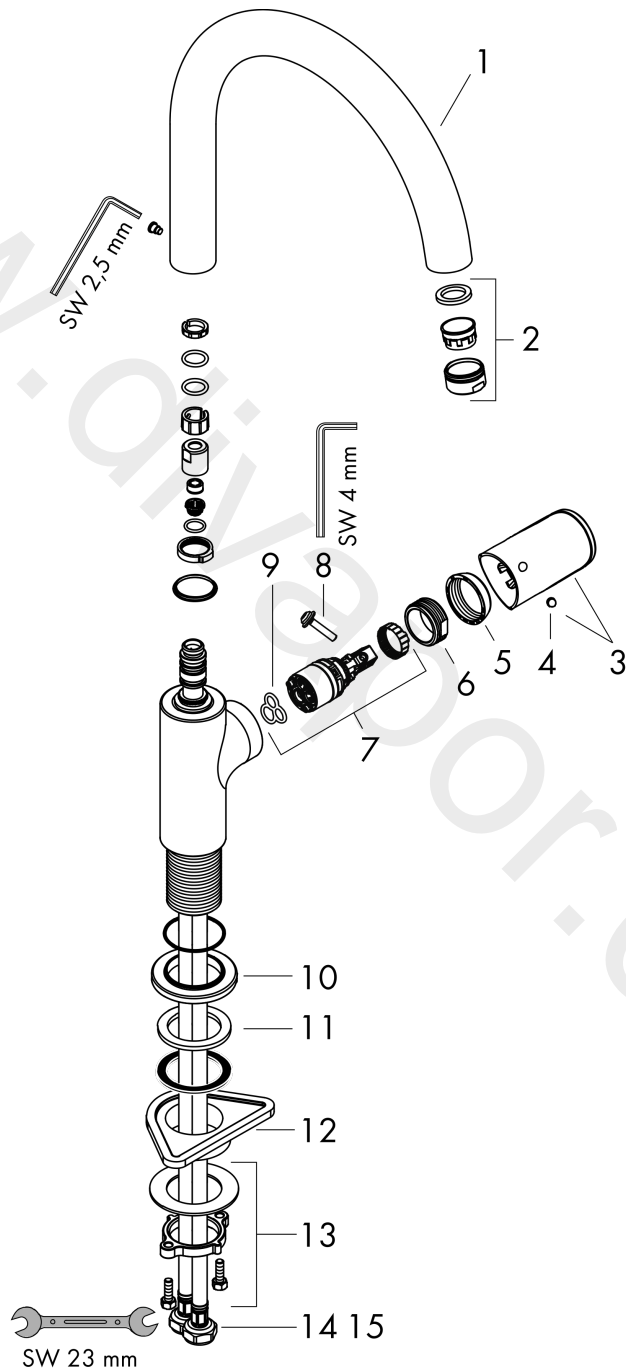

Vernis Blend
Single lever kitchen mixer 210 with swivel spout
 Finish: **Chrome** Article Number: **71870003**

Description

product features

- ComfortZone 210
- swivel range adjustable in 2 steps 120° or 360°
- laminar spray
- connection dimension: DN15
- maximum flow rate at 3 bar: 7 l/min
- ceramic cartridge
- connection type: G 1/2 connections
- suitable for continuous flow water heaters

Technology

Product image

Scale drawing

Flowchart

Vernis Blend
Single lever kitchen mixer 210 with swivel spout
 Finish: **Chrome** Article Number: **71870003**

Exploded Drawing

Year of production: >04/21

Vernis Blend
Single lever kitchen mixer 210 with swivel spout
 Finish: **Chrome** Article Number: **71870003**

Spare part list

Year of production: >04/21

Pos.	Description	Article Number	Price	PU
1	spout cpl.	93880000	-	1
2	aerator laminar	93649000	£ 20,50	1
3	handle	93691000	-	1
4	screw cover	96338000	£ 3,30	1
5	flange	93692000	-	1
6	nut	93693000	-	1
7	cartridge, assy	97685000	£ 64,00	1
8	locking screw for handle	95140000	£ 6,10	1
9	seal	98865000	£ 35,00	1
10	escutcheon	93946000	-	1
11	seal	93694000	-	1
12	support	97523000	£ 6,10	1
13	fixing set (Ø 32)	13961000	£ 25,00	1
14	connection hose 600 mm M8x0,75 G3/8	96510000	£ 25,00	1
15	O-ring 6,6x1,6	93019000	£ 3,30	1
a	fixation extension 35 mm	13898000	£ 79,00	1