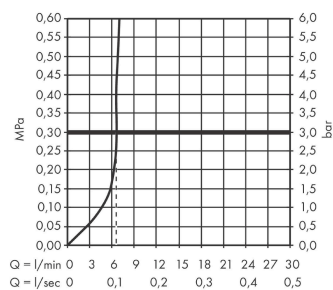

Vernis Blend
Single lever kitchen mixer 210 with swivel spout
 Finish: **Chrome** Article Number: **71870003**

Description

product features

- ComfortZone 210
- swivel range adjustable in 2 steps 120° or 360°
- laminar spray
- connection dimension: DN15
- maximum flow rate at 3 bar: 7 l/min
- ceramic cartridge
- connection type: G 1/2 connections
- suitable for continuous flow water heaters

Technology

Product image

Scale drawing

Flowchart

Vernis Blend
Single lever kitchen mixer 210 with swivel spout
 Finish: **Chrome** Article Number: **71870003**

Exploded Drawing

Year of production: >04/21

Vernis Blend
Single lever kitchen mixer 210 with swivel spout
 Finish: **Chrome** Article Number: **71870003**