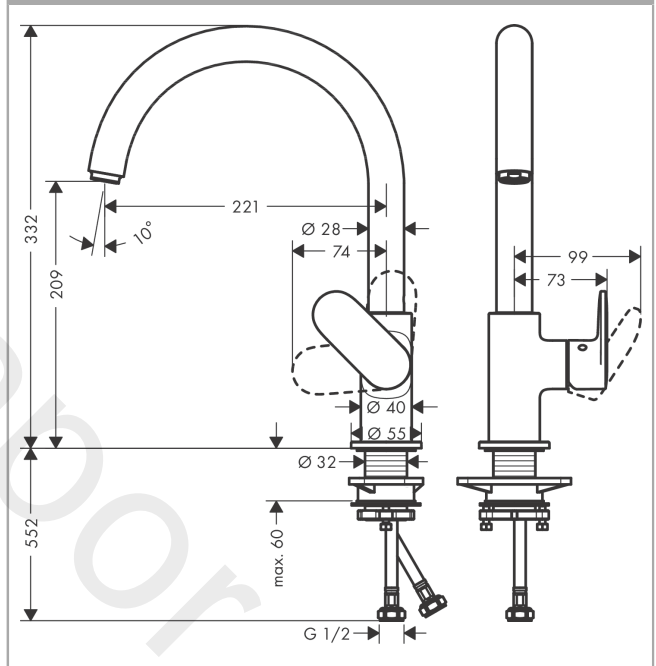

Vernis Blend
Single lever kitchen mixer 210 with swivel spout
 Finish: **Chrome** Article Number: **71870003**

Description

product features

- ComfortZone 210
- swivel range adjustable in 2 steps 120° or 360°
- laminar spray
- connection dimension: DN15
- maximum flow rate at 3 bar: 7 l/min
- ceramic cartridge
- connection type: G 1/2 connections
- suitable for continuous flow water heaters

Technology

Product image

Scale drawing

Flowchart

Vernis Blend
Single lever kitchen mixer 210 with swivel spout
 Finish: **Chrome** Article Number: **71870003**

Exploded Drawing

Year of production: >04/21

Vernis Blend
Single lever kitchen mixer 210 with swivel spout
 Finish: **Chrome** Article Number: **71870003**

Spare part list

Year of production: >04/21

Pos.	Description	Article Number	Price	PU
1	spout cpl.	93880000	-	1
2	aerator laminar	93649000	£ 20,50	1
3	handle	93691000	-	1
4	screw cover	96338000	£ 3,30	1
5	flange	93692000	-	1
6	nut	93693000	-	1
7	cartridge, assy	97685000	£ 64,00	1
8	locking screw for handle	95140000	£ 6,10	1
9	seal	98865000	£ 35,00	1
10	escutcheon	93946000	-	1
11	seal	93694000	-	1
12	support	97523000	£ 6,10	1
13	fixing set (Ø 32)	13961000	£ 25,00	1
14	connection hose 600 mm M8x0,75 G3/8	96510000	£ 25,00	1
15	O-ring 6,6x1,6	93019000	£ 3,30	1
a	fixation extension 35 mm	13898000	£ 79,00	1