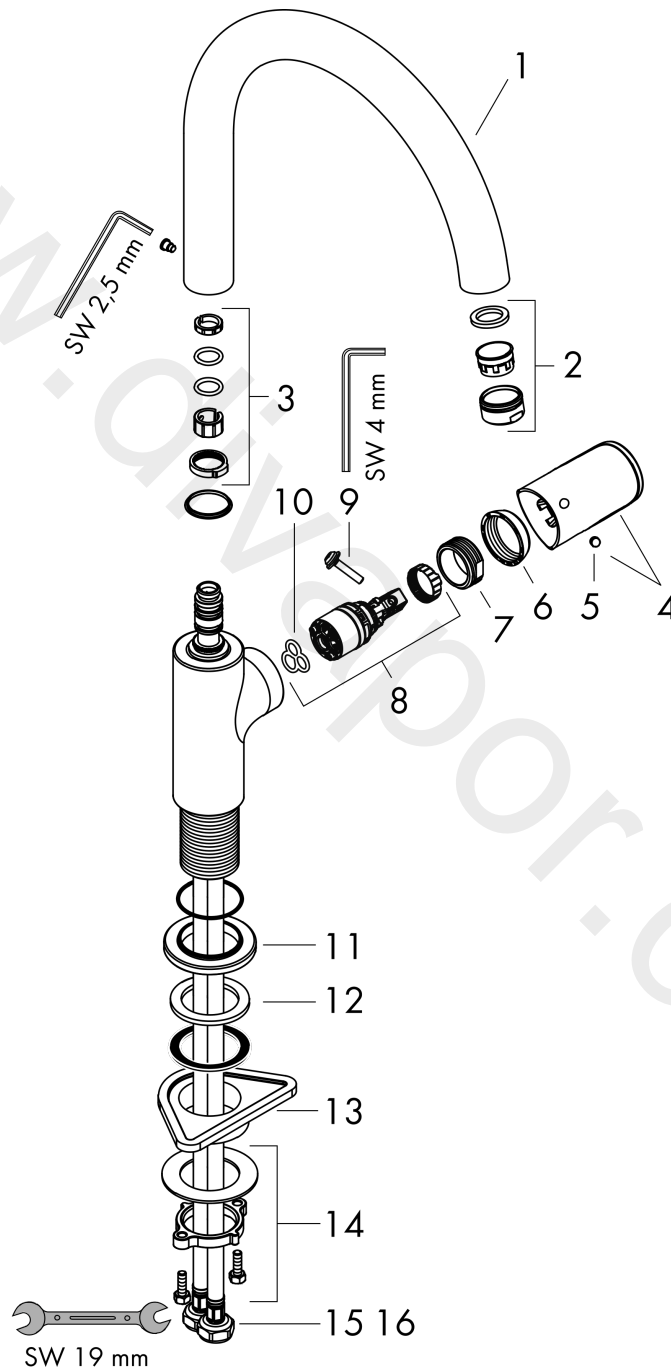

Vernis Blend M35
Single lever kitchen mixer 210 with swivel spout
 Finish: **Matt Black** Article Number: **71870670**

Description

product features

- ComfortZone 210
- swivel range adjustable in 2 steps 120° or 360°
- normal spray
- connection dimension: DN15
- maximum flow rate at 3 bar: 11,1 l/min
- ceramic cartridge
- connection type: G 3/8 connections
- suitable for continuous flow water heaters
- WRAS 2101016
- WRAS 2101016 - WRAS Approval Letter

Article Details

Price excl. VAT

192,50 £

Technology

Product image

Scale drawing

Flowchart

Vernis Blend M35
Single lever kitchen mixer 210 with swivel spout
 Finish: **Matt Black** Article Number: **71870670**

Exploded Drawing

Year of production: >04/21

Vernis Blend M35**Single lever kitchen mixer 210 with swivel spout**Finish: **Matt Black** Article Number: **71870670****Spare part list**

Year of production: >04/21

Pos.	Description	Article Number	Price	PU
1	spout cpl.	93880670	-	1
2	aerator M24x1	93881670	-	1
3	sealing set	93689000	£ 3,30	1
4	handle	93691670	-	1
5	screw cover	96338000	£ 3,30	1
6	flange	93692670	-	1
7	nut	93693000	-	1
8	cartridge, assy	97685000	£ 64,00	1
9	locking screw for handle	95140000	£ 6,10	1
10	seal	98865000	£ 35,00	1
11	escutcheon	93946670	-	1
12	seal	93694000	-	1
13	support	97523000	£ 6,10	1
14	fixing set (Ø 32)	13961000	£ 25,00	1
15	connection hose 600 mm M8x0,75 G3/8	96510000	£ 25,00	1
16	O-ring 6,6x1,6	93019000	£ 3,30	1
a	fixation extension 35 mm	13898000	£ 79,00	1