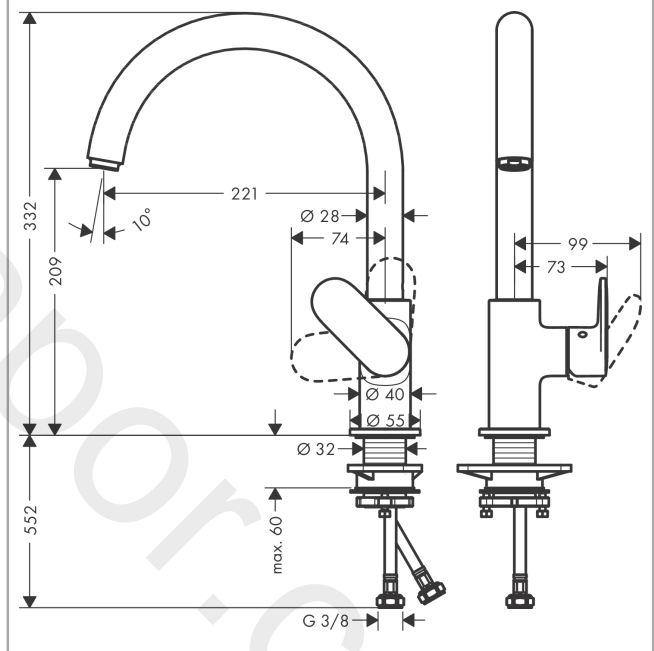

Vernis Blend M35
Single lever kitchen mixer 210 with swivel spout
 Finish: **Matt Black** Article Number: **71870670**

Description

product features

- ComfortZone 210
- swivel range adjustable in 2 steps 120° or 360°
- normal spray
- connection dimension: DN15
- maximum flow rate at 3 bar: 11,1 l/min
- ceramic cartridge
- connection type: G 3/8 connections
- suitable for continuous flow water heaters
- WRAS 2101016
- WRAS 2101016 - WRAS Approval Letter

Article Details

Price excl. VAT

192,50 £

Technology

Product image

Scale drawing

Flowchart

Vernis Blend M35
Single lever kitchen mixer 210 with swivel spout
 Finish: **Matt Black** Article Number: **71870670**

Exploded Drawing

Year of production: >04/21

Vernis Blend M35**Single lever kitchen mixer 210 with swivel spout**Finish: **Matt Black** Article Number: **71870670****Spare part list**

Year of production: >04/21

Pos.	Description	Article Number	Price	PU
1	spout cpl.	93880670	-	1
2	aerator M24x1	93881670	-	1
3	sealing set	93689000	£ 3,30	1
4	handle	93691670	-	1
5	screw cover	96338000	£ 3,30	1
6	flange	93692670	-	1
7	nut	93693000	-	1
8	cartridge, assy	97685000	£ 64,00	1
9	locking screw for handle	95140000	£ 6,10	1
10	seal	98865000	£ 35,00	1
11	escutcheon	93946670	-	1
12	seal	93694000	-	1
13	support	97523000	£ 6,10	1
14	fixing set (Ø 32)	13961000	£ 25,00	1
15	connection hose 600 mm M8x0,75 G3/8	96510000	£ 25,00	1
16	O-ring 6,6x1,6	93019000	£ 3,30	1
a	fixation extension 35 mm	13898000	£ 79,00	1