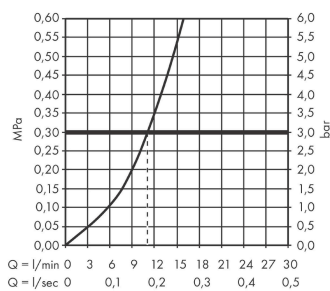

Vernis Blend M35
Single lever kitchen mixer 210 with swivel spout
 Finish: **Matt Black** Article Number: **71870670**

Description

product features

- ComfortZone 210
- swivel range adjustable in 2 steps 120° or 360°
- normal spray
- connection dimension: DN15
- maximum flow rate at 3 bar: 11,1 l/min
- ceramic cartridge
- connection type: G 3/8 connections
- suitable for continuous flow water heaters
- WRAS 2101016
- WRAS 2101016 - WRAS Approval Letter

Article Details

Price excl. VAT

192,50 £

Technology

Product image

Scale drawing

Flowchart

Vernis Blend M35
Single lever kitchen mixer 210 with swivel spout
 Finish: **Matt Black** Article Number: **71870670**