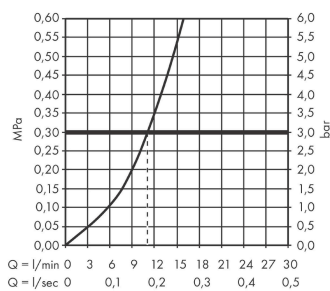

Vernis Shape M35
Single lever kitchen mixer 210 with swivel spout
 Finish: **Chrome** Article Number: **71871000**

Description

product features

- ComfortZone 210
- swivel range adjustable in 2 steps 120° or 360°
- normal spray
- connection dimension: DN15
- maximum flow rate at 3 bar: 11,1 l/min
- ceramic cartridge
- connection type: G 3/8 connections
- suitable for continuous flow water heaters
- WRAS 2101016
- WRAS 2101016 - WRAS Approval Letter

Article Details

Price excl. VAT

164,17 £

Technology

Product image

Scale drawing

Flowchart

Vernis Shape M35
Single lever kitchen mixer 210 with swivel spout
 Finish: **Chrome** Article Number: **71871000**

Exploded Drawing

Year of production: >04/21

Vernis Shape M35
Single lever kitchen mixer 210 with swivel spout
 Finish: **Chrome** Article Number: **71871000**

Spare part list

Year of production: >04/21

Pos.	Description	Article Number	Price	PU
1	spout cpl.	93880000	-	1
2	aerator M24x1	93881000	-	1
3	sealing set	93689000	£ 3,30	1
4	handle	93695000	-	1
5	screw cover	96338000	£ 3,30	1
6	flange	93692000	-	1
7	nut	93693000	-	1
8	cartridge, assy	97685000	£ 64,00	1
9	locking screw for handle	95140000	£ 6,10	1
10	seal	98865000	£ 35,00	1
11	escutcheon	93954000	£ 20,50	1
12	seal	93687000	£ 3,30	1
13	support	97523000	£ 6,10	1
14	fixing set (Ø 32)	13961000	£ 25,00	1
15	connection hose 600 mm M8x0,75 G3/8	96510000	£ 25,00	1
16	O-ring 6,6x1,6	93019000	£ 3,30	1