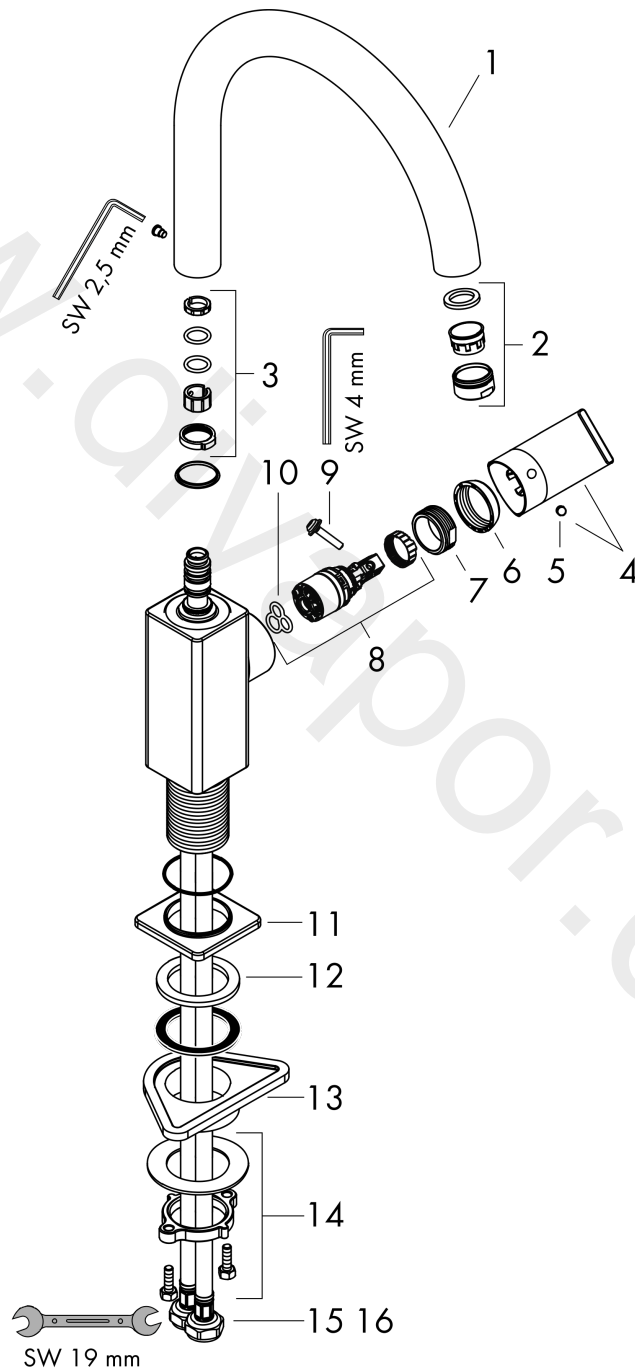

Vernis Shape M35
Single lever kitchen mixer 210 with swivel spout
 Finish: **Chrome** Article Number: **71871000**

Description

product features

- ComfortZone 210
- swivel range adjustable in 2 steps 120° or 360°
- normal spray
- connection dimension: DN15
- maximum flow rate at 3 bar: 11,1 l/min
- ceramic cartridge
- connection type: G 3/8 connections
- suitable for continuous flow water heaters
- WRAS 2101016
- WRAS 2101016 - WRAS Approval Letter

Article Details

Price excl. VAT

164,17 £

Technology

Product image

Scale drawing

Flowchart

Vernis Shape M35
Single lever kitchen mixer 210 with swivel spout
 Finish: **Chrome** Article Number: **71871000**

Exploded Drawing

Year of production: >04/21

Vernis Shape M35
Single lever kitchen mixer 210 with swivel spout
 Finish: **Chrome** Article Number: **71871000**

Spare part list

Year of production: >04/21

Pos.	Description	Article Number	Price	PU
1	spout cpl.	93880000	-	1
2	aerator M24x1	93881000	-	1
3	sealing set	93689000	£ 3,30	1
4	handle	93695000	-	1
5	screw cover	96338000	£ 3,30	1
6	flange	93692000	-	1
7	nut	93693000	-	1
8	cartridge, assy	97685000	£ 64,00	1
9	locking screw for handle	95140000	£ 6,10	1
10	seal	98865000	£ 35,00	1
11	escutcheon	93954000	£ 20,50	1
12	seal	93687000	£ 3,30	1
13	support	97523000	£ 6,10	1
14	fixing set (Ø 32)	13961000	£ 25,00	1
15	connection hose 600 mm M8x0,75 G3/8	96510000	£ 25,00	1
16	O-ring 6,6x1,6	93019000	£ 3,30	1