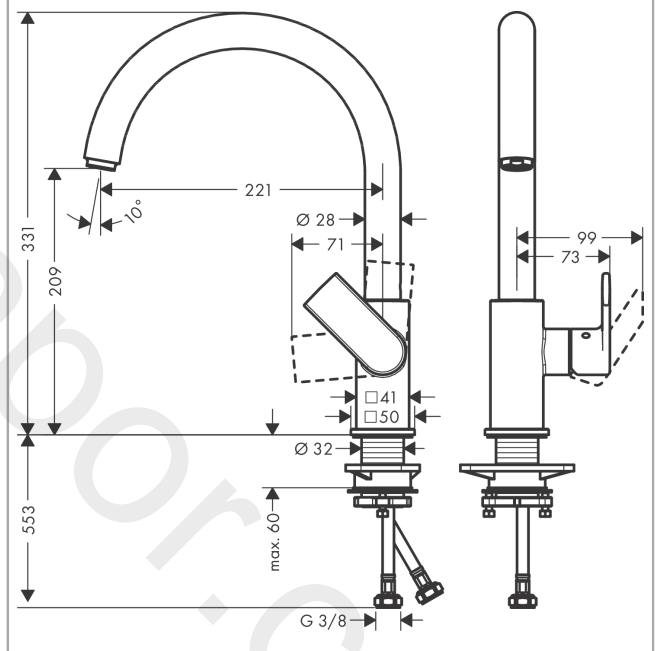

Vernis Shape M35
Single lever kitchen mixer 210 with swivel spout
 Finish: **Chrome** Article Number: **71871000**

Description

product features

- ComfortZone 210
- swivel range adjustable in 2 steps 120° or 360°
- normal spray
- connection dimension: DN15
- maximum flow rate at 3 bar: 11,1 l/min
- ceramic cartridge
- connection type: G 3/8 connections
- suitable for continuous flow water heaters
- WRAS 2101016
- WRAS 2101016 - WRAS Approval Letter

Article Details

Price excl. VAT

164,17 £

Technology

Product image

Scale drawing

Flowchart

Vernis Shape M35
Single lever kitchen mixer 210 with swivel spout
 Finish: **Chrome** Article Number: **71871000**

Exploded Drawing

Year of production: >04/21

Vernis Shape M35
Single lever kitchen mixer 210 with swivel spout
 Finish: **Chrome** Article Number: **71871000**

Spare part list

Year of production: >04/21

Pos.	Description	Article Number	Price	PU
1	spout cpl.	93880000	-	1
2	aerator M24x1	93881000	-	1
3	sealing set	93689000	£ 3,30	1
4	handle	93695000	-	1
5	screw cover	96338000	£ 3,30	1
6	flange	93692000	-	1
7	nut	93693000	-	1
8	cartridge, assy	97685000	£ 64,00	1
9	locking screw for handle	95140000	£ 6,10	1
10	seal	98865000	£ 35,00	1
11	escutcheon	93954000	£ 20,50	1
12	seal	93687000	£ 3,30	1
13	support	97523000	£ 6,10	1
14	fixing set (Ø 32)	13961000	£ 25,00	1
15	connection hose 600 mm M8x0,75 G3/8	96510000	£ 25,00	1
16	O-ring 6,6x1,6	93019000	£ 3,30	1