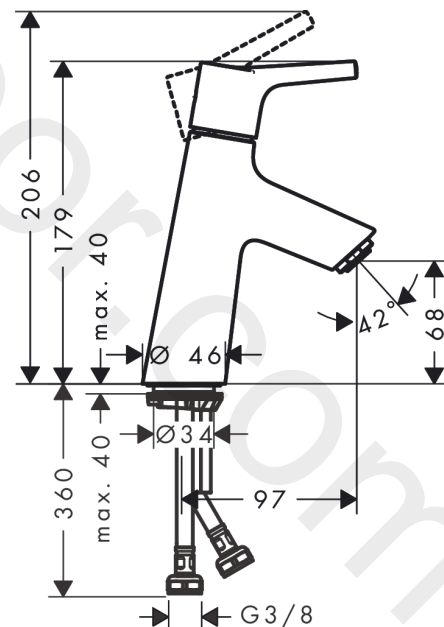

#### product features

- consists of: single lever basin mixer, waste set
- ComfortZone 80
- projection: 97 mm
- spout height: 68 mm
- handle variant: pin handle
- spray type: normal spray
- maximum flow rate at 3 bar: 5 l/min
- ceramic cartridge
- temperature limitation adjustable
- suitable for continuous flow water heaters
- push-open waste set G 1¼
- material waste set: metal
- connection type: G ¾ connections
- connection dimension: DN15
- EU taxonomy: max. 6 l/min - Substantial Contribution (SC) possible
- WRAS 2110027
- WRAS 2110027 - Approval letter

### Scale drawing

**Talis S**  
**Single lever basin mixer 80 with push-open waste set**  
 Finish: **Chrome** Article Number: **72011000**

**Exploded Drawing**

Year of production: >05/17

**Talis S**  
**Single lever basin mixer 80 with push-open waste set**  
 Finish: **Chrome** Article Number: **72011000**

## Spare part list

Year of production: >05/17

Pos.	Description	Article Number	Price	PU
1	handle	92626000	£ 35,00	1
2	screw cover	95704000	£ 3,30	1
3	flange	92625000	£ 35,00	1
4	nut	92627000	£ 20,50	1
5	O-ring 27x1,5	92527000	£ 13,30	1
6	cartridge, assy	97685000	£ 64,00	1
7	seal	98865000	£ 35,00	1
8	adapter for cartridge	92628000	£ 20,50	1
9	adapter for cartridge	98866000	£ 35,00	1
10	O-ring 23x2	98398000	£ 3,30	1
11	aerator M24x1 (5 l/min)	13185000	£ 22,30	1
12	screw M8 x 68	97736000	£ 6,10	1
13	seal Ø 42	98722000	£ 6,10	1
14	fixing set	96016000	£ 35,00	1
15	connection hose 450 mm M8x0,75 G3/8	97206000	£ 35,00	1
16	O-ring 6,6x1,6	93019000	£ 3,30	1
a	push-open waste set	50100000	£ 78,00	1