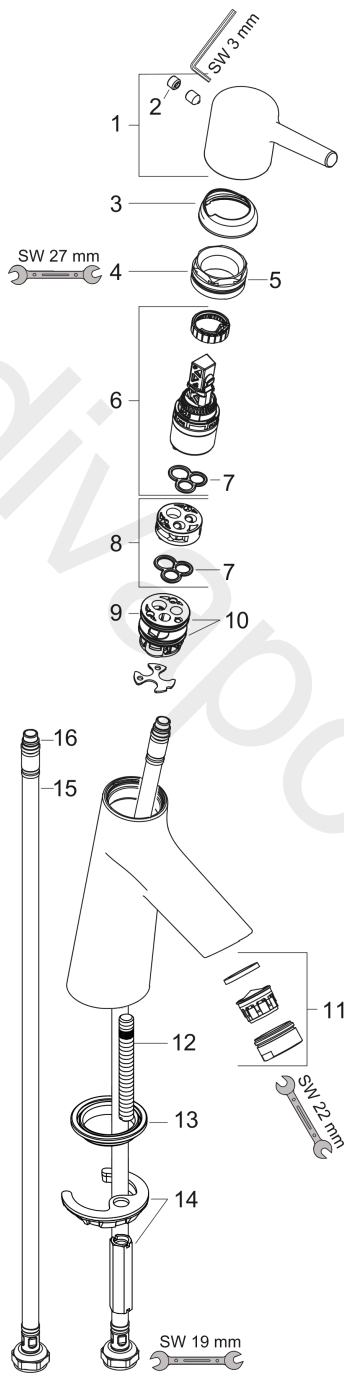

**Talis S**  
**Single lever basin mixer 80 with push-open waste set**  
 Finish: **Chrome** Article Number: **72011000**

#### product features

- consists of: single lever basin mixer, waste set
- ComfortZone 80
- projection: 97 mm
- spout height: 68 mm
- handle variant: pin handle
- spray type: normal spray
- maximum flow rate at 3 bar: 5 l/min
- ceramic cartridge
- temperature limitation adjustable
- suitable for continuous flow water heaters
- push-open waste set G 1¼
- material waste set: metal
- connection type: G ¾ connections
- connection dimension: DN15
- EU taxonomy: max. 6 l/min - Substantial Contribution (SC) possible
- WRAS 2110027
- WRAS 2110027 - Approval letter

### Scale drawing

**Talis S**  
**Single lever basin mixer 80 with push-open waste set**  
 Finish: **Chrome** Article Number: **72011000**

**Exploded Drawing**

Year of production: >05/17

**Talis S**  
**Single lever basin mixer 80 with push-open waste set**  
 Finish: **Chrome** Article Number: **72011000**

## Spare part list

Year of production: >05/17

Pos.	Description	Article Number	Price	PU
1	handle	92626000	£ 35,00	1
2	screw cover	95704000	£ 3,30	1
3	flange	92625000	£ 35,00	1
4	nut	92627000	£ 20,50	1
5	O-ring 27x1,5	92527000	£ 13,30	1
6	cartridge, assy	97685000	£ 64,00	1
7	seal	98865000	£ 35,00	1
8	adapter for cartridge	92628000	£ 20,50	1
9	adapter for cartridge	98866000	£ 35,00	1
10	O-ring 23x2	98398000	£ 3,30	1
11	aerator M24x1 (5 l/min)	13185000	£ 22,30	1
12	screw M8 x 68	97736000	£ 6,10	1
13	seal Ø 42	98722000	£ 6,10	1
14	fixing set	96016000	£ 35,00	1
15	connection hose 450 mm M8x0,75 G3/8	97206000	£ 35,00	1
16	O-ring 6,6x1,6	93019000	£ 3,30	1
a	push-open waste set	50100000	£ 78,00	1