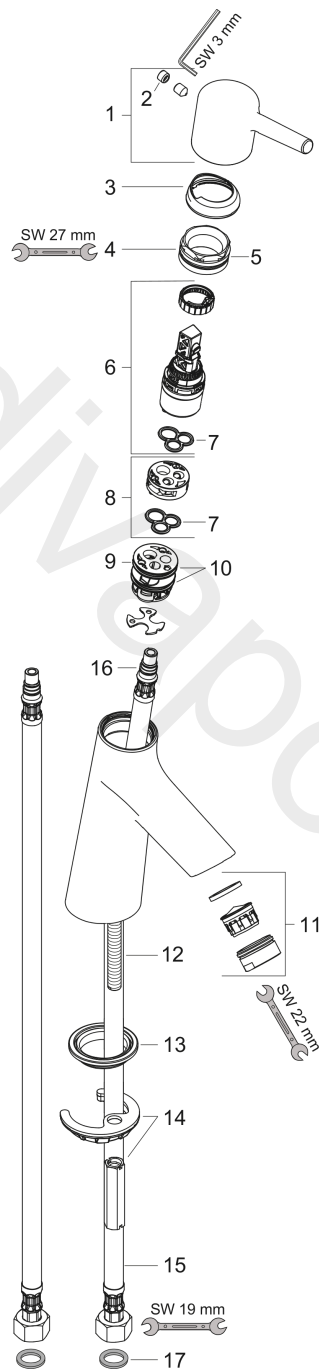

**Talis S**  
**Single lever basin mixer 80 with push-open waste set**  
 Surfaces: Article Number: **72011000**

**Exploded Drawing**

Year of production: **10/15 - 04/17**

**Talis S**  
**Single lever basin mixer 80 with push-open waste set**  
 Surfaces: Article Number: **72011000**

## Spare part list

Year of production: **10/15 - 04/17**

Pos.	Description	Article Number	Price	PU
1	handle	92626000	£ 35,00	1
2	screw cover	95704000	£ 3,30	1
3	flange	92625000	£ 35,00	1
4	nut	92627000	£ 20,50	1
5	O-ring 27x1,5	92527000	£ 13,30	1
6	cartridge, assy	97685000	£ 64,00	1
7	seal	98865000	£ 35,00	1
8	adapter for cartridge	92628000	£ 20,50	1
9	adapter for cartridge	98866000	£ 35,00	1
10	O-ring 23x2	98398000	£ 3,30	1
11	aerator M24x1 (5 l/min)	13185000	£ 22,30	1
12	screw M8 x 68	97736000	£ 6,10	1
13	seal Ø 42	98722000	£ 6,10	1
14	fixing set	96016000	£ 35,00	1
15	connection hose 450 mm M8x0,75 G3/8	97206000	£ 35,00	1
16	sealing set	95581000	£ 6,10	1
17	O-ring 7x1,5	98422000	£ 3,30	1
a	push-open waste set	50100000	£ 78,00	1