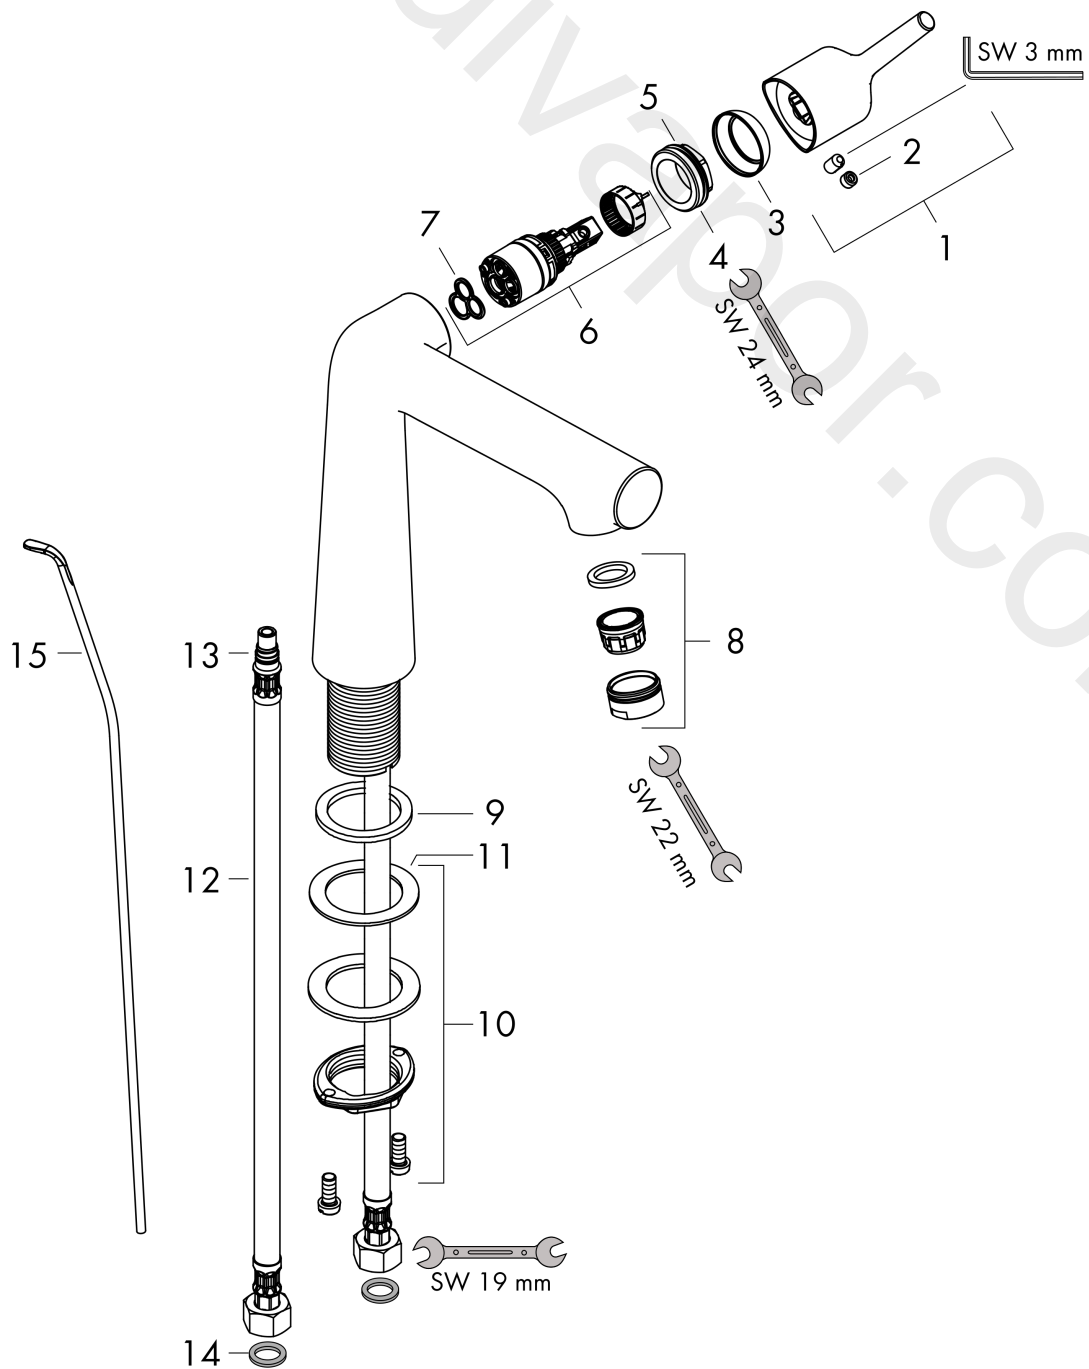

Talis S
Single lever basin mixer 140 with pop-up waste set
 Finish: **Chrome** Article Number: **72113000**

Description

product features

- consists of: single lever basin mixer, waste set
- ComfortZone 140
- projection: 152 mm
- spout height: 144 mm
- handle variant: pin handle
- spray type: normal spray
- maximum flow rate at 3 bar: 5 l/min
- ceramic cartridge
- temperature limitation adjustable
- suitable for continuous flow water heaters
- pop-up waste set G 1¼
- material waste set: metal
- connection type: G ¾ connections
- connection dimension: DN15
- EU taxonomy: max. 6 l/min - Substantial Contribution (SC) possible
- WRAS 2209002

Article Details

Price excl. VAT 479,17 £

Technology

Product image

Scale drawing

Talis S
Single lever basin mixer 140 with pop-up waste set
 Finish: **Chrome** Article Number: **72113000**

Flowchart

Talis S
Single lever basin mixer 140 with pop-up waste set
 Finish: **Chrome** Article Number: **72113000**

Exploded Drawing

Year of production: >07/16

Talis S
Single lever basin mixer 140 with pop-up waste set
 Finish: **Chrome** Article Number: **72113000**

Spare part list

Year of production: >07/16

Pos.	Description	Article Number	Price	PU
1	handle	92771000	£ 51,00	1
2	screw cover	95704000	£ 3,30	1
3	flange	95493000	£ 20,50	1
4	nut	95178000	£ 43,00	1
5	O-ring 24x2	98388000	£ 3,30	1
6	cartridge, assy	97685000	£ 64,00	1
7	seal	98865000	£ 35,00	1
8	aerator M24x1 (5 l/min)	13185000	£ 22,30	1
9	flat seal	98749000	£ 6,10	1
10	fixing set (Ø 32)	13961000	£ 25,00	1
11	lever collar	97548000	£ 3,30	1
12	connection hose 450 mm M10x1 G3/8	96507000	£ 43,00	1
13	O-ring 8x1,75	97827000	£ 3,30	1
14	sealing set	95581000	£ 6,10	1
15	pull rod	96657000	£ 13,30	1
a	pop up waste	94139000	£ 96,00	1
b	fixation extension 35 mm	13898000	£ 79,00	1