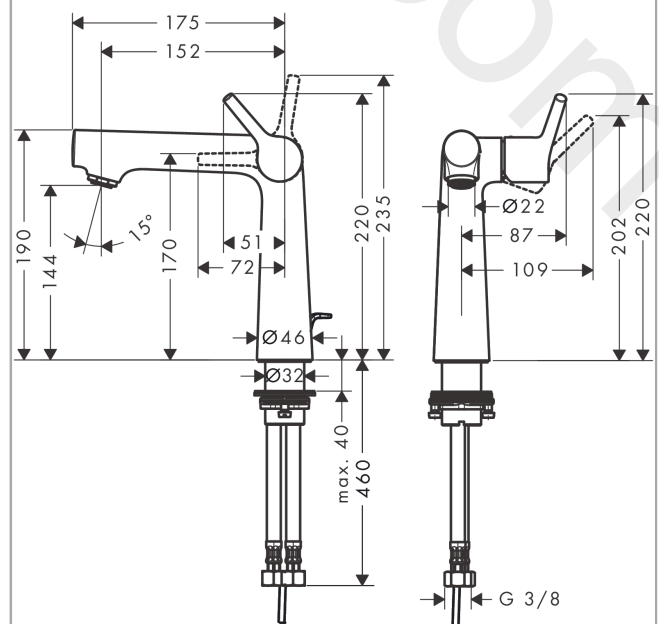

Talis S
Single lever basin mixer 140 with pop-up waste set
 Finish: **Chrome** Article Number: **72113000**

Description

product features

- consists of: single lever basin mixer, waste set
- ComfortZone 140
- projection: 152 mm
- spout height: 144 mm
- handle variant: pin handle
- spray type: normal spray
- maximum flow rate at 3 bar: 5 l/min
- ceramic cartridge
- temperature limitation adjustable
- suitable for continuous flow water heaters
- pop-up waste set G 1¼
- material waste set: metal
- connection type: G ¾ connections
- connection dimension: DN15
- EU taxonomy: max. 6 l/min - Substantial Contribution (SC) possible
- WRAS 2209002

Article Details

Price excl. VAT 479,17 £

Technology

Product image

Scale drawing

Talis S
Single lever basin mixer 140 with pop-up waste set
 Finish: **Chrome** Article Number: **72113000**

Flowchart

Talis S
Single lever basin mixer 140 with pop-up waste set
 Finish: **Chrome** Article Number: **72113000**

Exploded Drawing

Year of production: >07/16

Talis S
Single lever basin mixer 140 with pop-up waste set
 Finish: **Chrome** Article Number: **72113000**

Spare part list

Year of production: >07/16

Pos.	Description	Article Number	Price	PU
1	handle	92771000	£ 51,00	1
2	screw cover	95704000	£ 3,30	1
3	flange	95493000	£ 20,50	1
4	nut	95178000	£ 43,00	1
5	O-ring 24x2	98388000	£ 3,30	1
6	cartridge, assy	97685000	£ 64,00	1
7	seal	98865000	£ 35,00	1
8	aerator M24x1 (5 l/min)	13185000	£ 22,30	1
9	flat seal	98749000	£ 6,10	1
10	fixing set (Ø 32)	13961000	£ 25,00	1
11	lever collar	97548000	£ 3,30	1
12	connection hose 450 mm M10x1 G3/8	96507000	£ 43,00	1
13	O-ring 8x1,75	97827000	£ 3,30	1
14	sealing set	95581000	£ 6,10	1
15	pull rod	96657000	£ 13,30	1
a	pop up waste	94139000	£ 96,00	1
b	fixation extension 35 mm	13898000	£ 79,00	1