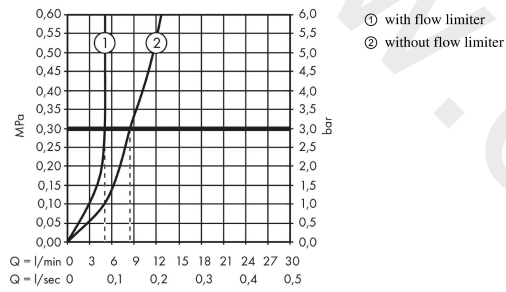

Talis S
Single lever basin mixer 140 with pop-up waste set
 Finish: **Chrome** Article Number: **72113000**

Description

product features

- consists of: single lever basin mixer, waste set
- ComfortZone 140
- projection: 152 mm
- spout height: 144 mm
- handle variant: pin handle
- spray type: normal spray
- maximum flow rate at 3 bar: 5 l/min
- ceramic cartridge
- temperature limitation adjustable
- suitable for continuous flow water heaters
- pop-up waste set G 1¼
- material waste set: metal
- connection type: G ¾ connections
- connection dimension: DN15
- EU taxonomy: max. 6 l/min - Substantial Contribution (SC) possible
- WRAS 2209002

Article Details

Price excl. VAT 479,17 £

Technology

Product image

Scale drawing

Talis S
Single lever basin mixer 140 with pop-up waste set
 Finish: **Chrome** Article Number: **72113000**

Flowchart

Talis S
Single lever basin mixer 140 with pop-up waste set
 Finish: **Chrome** Article Number: **72113000**

Exploded Drawing

Year of production: >07/16

Talis S
Single lever basin mixer 140 with pop-up waste set
 Finish: **Chrome** Article Number: **72113000**

Spare part list

Year of production: >07/16

Pos.	Description	Article Number	Price	PU
1	handle	92771000	£ 51,00	1
2	screw cover	95704000	£ 3,30	1
3	flange	95493000	£ 20,50	1
4	nut	95178000	£ 43,00	1
5	O-ring 24x2	98388000	£ 3,30	1
6	cartridge, assy	97685000	£ 64,00	1
7	seal	98865000	£ 35,00	1
8	aerator M24x1 (5 l/min)	13185000	£ 22,30	1
9	flat seal	98749000	£ 6,10	1
10	fixing set (Ø 32)	13961000	£ 25,00	1
11	lever collar	97548000	£ 3,30	1
12	connection hose 450 mm M10x1 G3/8	96507000	£ 43,00	1
13	O-ring 8x1,75	97827000	£ 3,30	1
14	sealing set	95581000	£ 6,10	1
15	pull rod	96657000	£ 13,30	1
a	pop up waste	94139000	£ 96,00	1
b	fixation extension 35 mm	13898000	£ 79,00	1