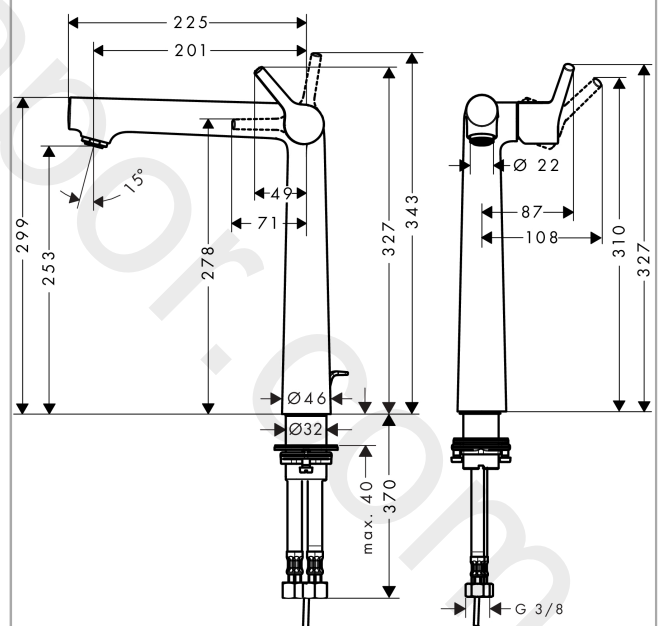

Scale drawing