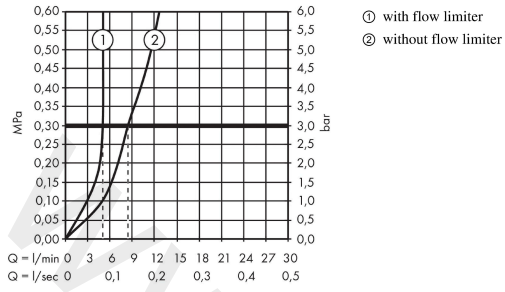

Talis S

Single lever basin mixer 250 for wash bowls with pop-up waste set

Finish: **Chrome** Article Number: **72115000**

Flowchart