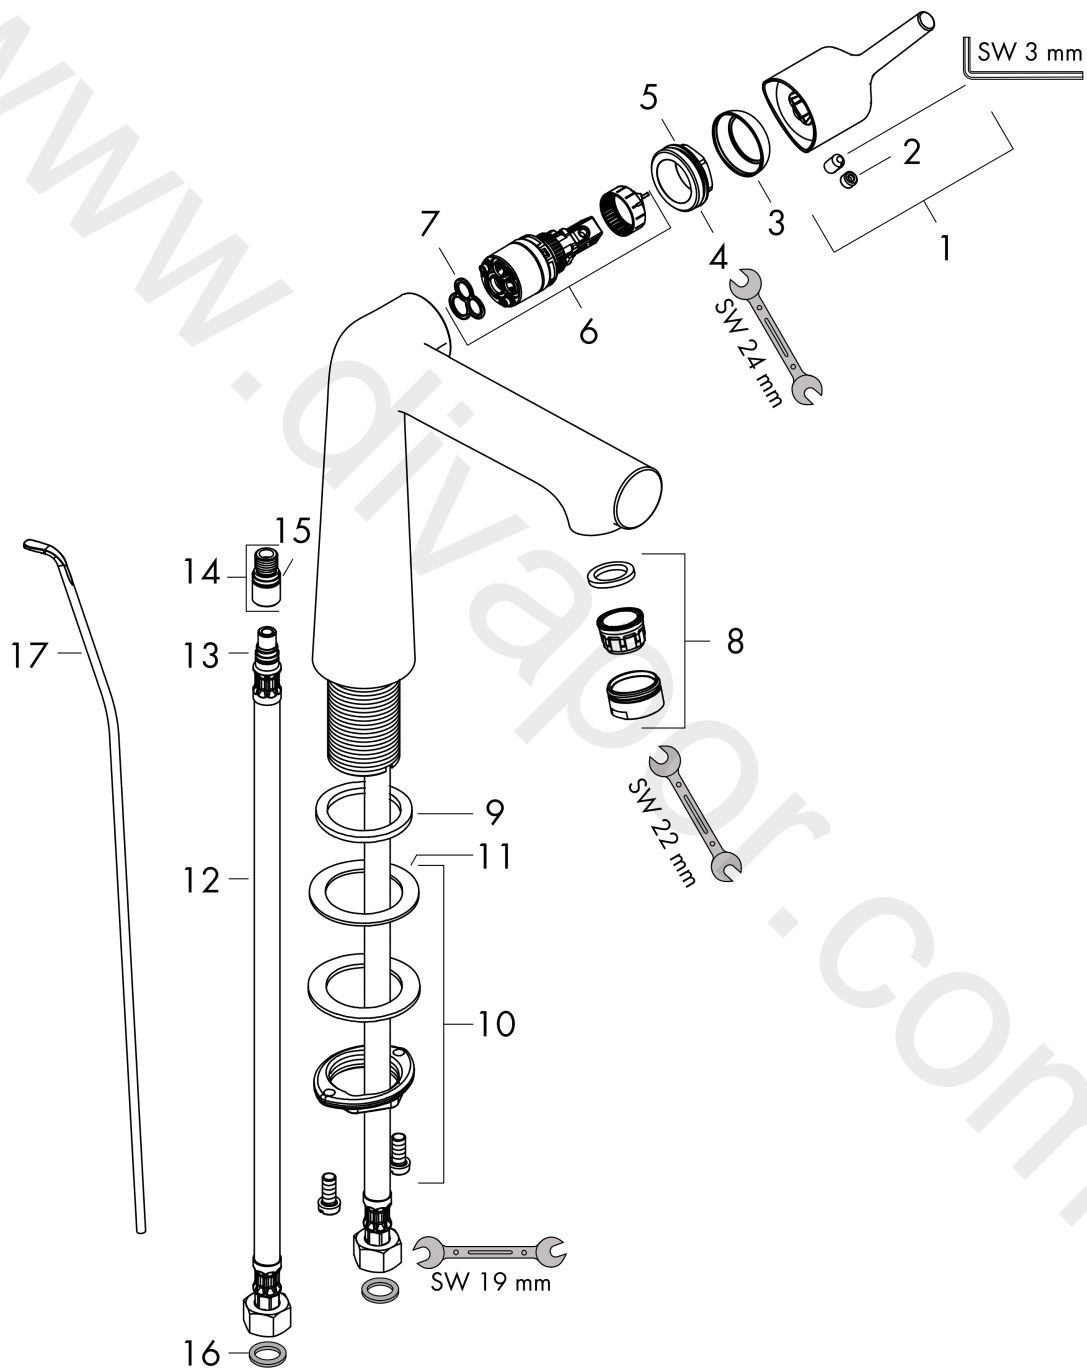

Talis S

Single lever basin mixer 250 for wash bowls with pop-up waste set

Finish: **Chrome** Article Number: **72115000**

Description

product features

- consists of: single lever basin mixer, waste set
- ComfortZone 250
- projection: 201 mm
- spout height: 253 mm
- handle variant: pin handle
- spray type: normal spray
- maximum flow rate at 3 bar: 5 l/min
- ceramic cartridge
- temperature limitation adjustable
- suitable for continuous flow water heaters
- pop-up waste set G 1¼
- material waste set: metal
- connection type: G ¾ connections
- connection dimension: DN15
- EU taxonomy: max. 6 l/min - Substantial Contribution (SC) possible
- WRAS 2209002

Talis S

Single lever basin mixer 250 for wash bowls with pop-up waste set

Finish: **Chrome** Article Number: **72115000**

Spare part list

Year of production: >01/16

| Pos. | Description | Article Number | Price | PU |
|------|-----------------------------------|----------------|---------|----|
| 1 | handle | 92771000 | £ 51,00 | 1 |
| 2 | screw cover | 95704000 | £ 3,30 | 1 |
| 3 | flange | 95493000 | £ 20,50 | 1 |
| 4 | nut | 95178000 | £ 43,00 | 1 |
| 5 | O-ring 24x2 | 98388000 | £ 3,30 | 1 |
| 6 | cartridge, assy | 97685000 | £ 64,00 | 1 |
| 7 | seal | 98865000 | £ 35,00 | 1 |
| 8 | aerator M24x1 (5 l/min) | 13185000 | £ 22,30 | 1 |
| 9 | flat seal | 98749000 | £ 6,10 | 1 |
| 10 | fixing set (Ø 32) | 13961000 | £ 25,00 | 1 |
| 11 | lever collar | 97548000 | £ 3,30 | 1 |
| 12 | connection hose 600 mm M10x1 G3/8 | 97398000 | £ 35,00 | 1 |
| 13 | O-ring 7x1,5 | 98422000 | £ 3,30 | 1 |
| 14 | set of connecting threads | 98350000 | £ 6,10 | 1 |
| 15 | O-ring 8x1,75 | 97827000 | £ 3,30 | 1 |
| 16 | sealing set | 95581000 | £ 6,10 | 1 |
| 17 | pull rod | 96657000 | £ 13,30 | 1 |
| a | pop up waste | 94139000 | £ 96,00 | 1 |
| b | fixation extension 35 mm | 13898000 | £ 79,00 | 1 |