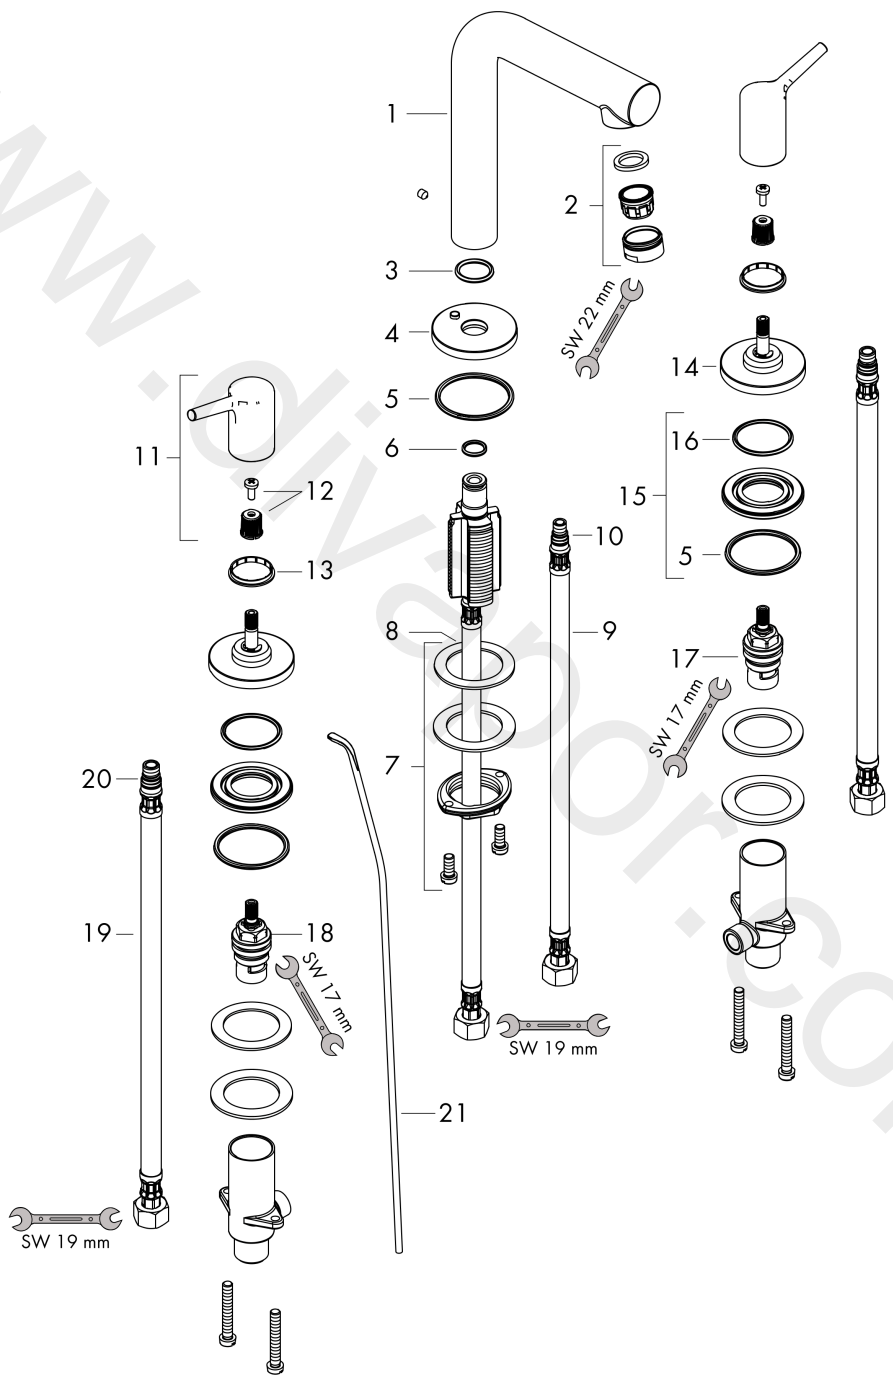

Talis S
3-hole basin mixer 150 with pop-up waste set
 Surfaces: Article Number: **72130000**

Exploded Drawing

Year of production: **01/16 - 12/20**

Talis S**3-hole basin mixer 150 with pop-up waste set**Surfaces: Article Number: **72130000****Spare part list**Year of production: **01/16 - 12/20**

Pos.	Description	Article Number	Price	PU
1	spout cpl.	92769000	£ 137,00	1
2	aerator M24x1 (5 l/min)	13185000	£ 22,30	1
3	O-ring 18x2,5	98139000	£ 3,30	1
4	escutcheon Ø 53 mm	95272000	£ 64,00	1
5	O-ring	92768000	£ 6,10	1
6	O-ring 11x2	98127000	£ 3,30	1
7	fixing set (Ø 32)	13961000	£ 25,00	1
8	lever collar	97548000	£ 3,30	1
9	connection hose 450 mm M8x0,75 G3/8	97206000	£ 35,00	1
10	O-ring 7x1,5	98422000	£ 3,30	1
11	handle	92770000	£ 64,00	1
12	handle fixing set	98932000	£ 16,10	1
13	set of color-rings cold / hot water	92225000	£ 6,10	1
14	escutcheon Ø 52 mm	97285000	£ 51,00	1
15	nut	92854000	£ 20,50	1
16	O-Ring 32x2,5	96364000	£ 25,00	1
17	shut off unit left closing	94008000	£ 43,00	1
18	shut off unit right closing	94009000	£ 43,00	1
19	connection hose 450 mm M10x1 G3/8	96507000	£ 43,00	1
20	O-ring 8x1,75	97827000	£ 3,30	1
21	pull rod	96657000	£ 13,30	1
a	pop up waste	92168000	£ 43,00	1
b	fixation extension 35 mm	13898000	£ 79,00	1