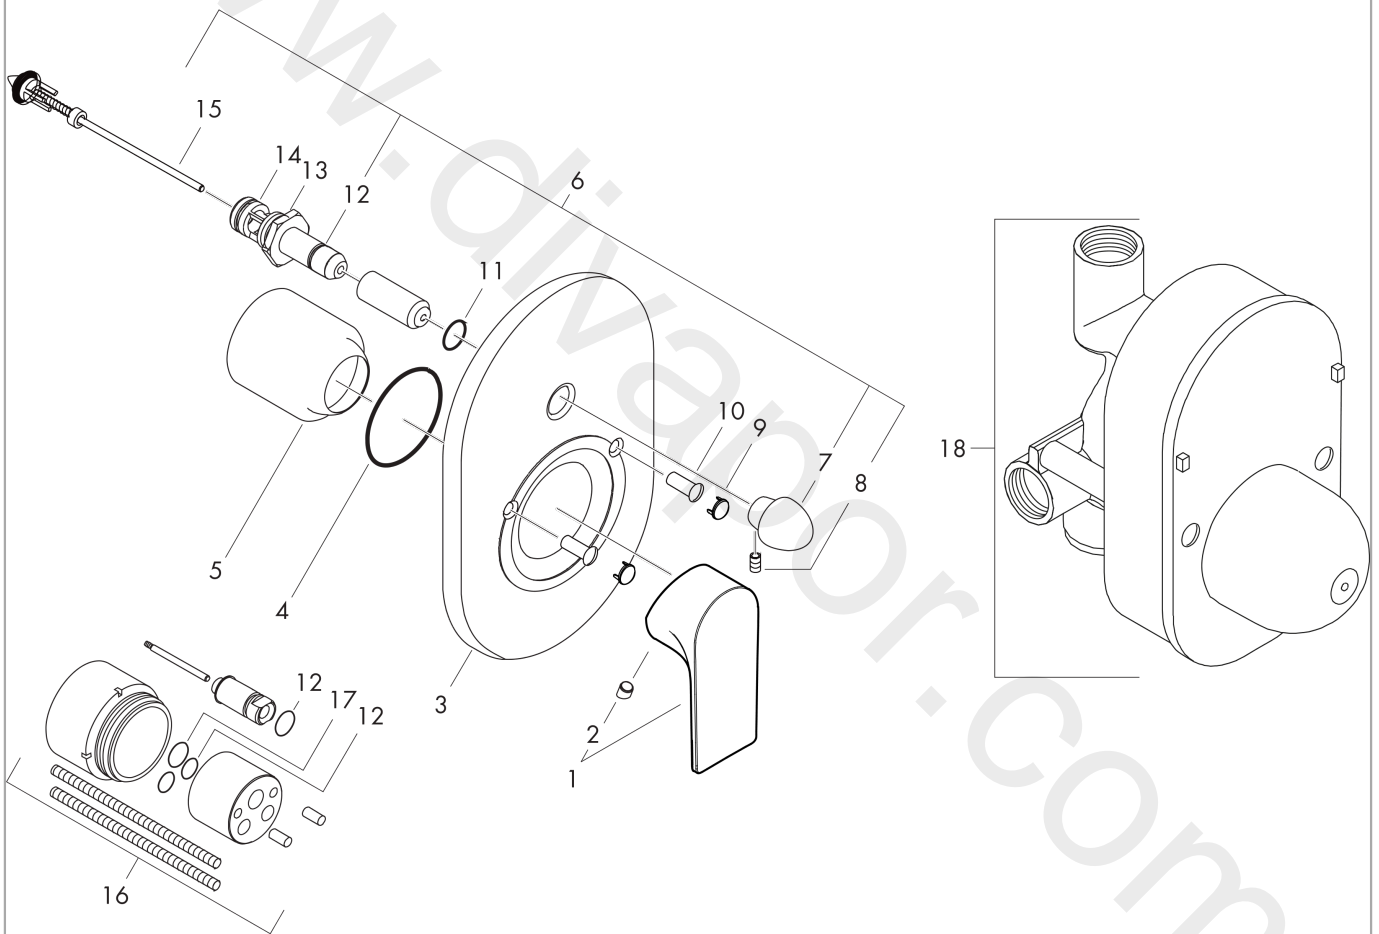

Rebris E
Single lever bath mixer set for concealed installation
 Finish: **Matt Black** Article Number: **72458670**

Description

product features

- consists of: single lever bath mixer, basic set
- 2 functions
- maximum flow rate at 3 bar: 30,7 l/min
- flow rate for bath spout at 3 bar: 30,7 l/min
- flow rate of hand shower at 3 bar: 27,4 l/min
- ceramic cartridge
- temperature limitation adjustable
- diverter with automatic resetting
- connection type: basic set
- wall-mounted
- min. operating pressure: 1 bar
- max. operating pressure: 10 bar
- WRAS 2306302
- WRAS 2306302 - Approval letter 2306302

Article Details

Price excl. VAT

234,17 £

Design awards

reddot winner 2022

Product image

Scale drawing

Rebris E
Single lever bath mixer set for concealed installation
 Finish: **Matt Black** Article Number: **72458670**

Flowchart

Rebris E
Single lever bath mixer set for concealed installation
 Finish: **Matt Black** Article Number: **72458670**

Exploded Drawing

Year of production: >06/22

Rebris E
Single lever bath mixer set for concealed installation
 Finish: **Matt Black** Article Number: **72458670**

Spare part list

Year of production: >06/22

Pos.	Description	Article Number	Price	PU
1	handle	94655670	£ 76,00	1
2	screw cover	96338610	£ 4,80	1
3	escutcheon bath/shower mixer	95011670	£ 76,00	1
4	O-Ring 48x3	95508000	£ 3,30	1
5	flange	96348670	£ 19,80	1
6	diverter assy with sleeve and handle	95015000	£ 110,00	1
7	diverter knob cpl.	95013670	£ 25,00	1
8	hollow set screw M4x10	97667000	£ 3,30	1
9	cover cap	95433670	£ 9,00	1
10	hollow screw	96065000	£ 6,10	1
11	O-ring 14x3	98130000	£ 3,30	1
12	O-ring 10x1,5	98123000	£ 3,30	1
13	O-ring 16x2,5	98134000	£ 3,30	1
14	O-ring 13x2	98128000	£ 3,30	1
15	selector assy	96937000	£ 20,50	1
16	extension set 28 mm tub mixer	32498000	£ 173,00	1
17	O-ring 12x1,5	98430000	£ 3,30	1
18	concealed item	31741180	£ 156,00	1