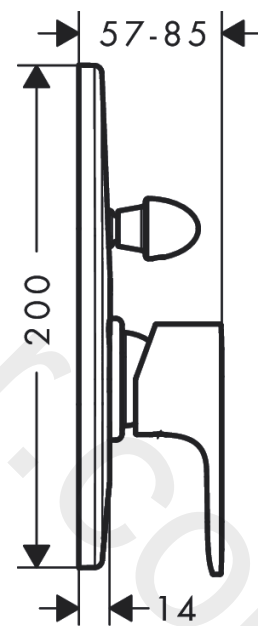

Rebris E
Single lever bath mixer set for concealed installation
 Finish: **Matt Black** Article Number: **72458670**

Description

product features

- consists of: single lever bath mixer, basic set
- 2 functions
- maximum flow rate at 3 bar: 30,7 l/min
- flow rate for bath spout at 3 bar: 30,7 l/min
- flow rate of hand shower at 3 bar: 27,4 l/min
- ceramic cartridge
- temperature limitation adjustable
- diverter with automatic resetting
- connection type: basic set
- wall-mounted
- min. operating pressure: 1 bar
- max. operating pressure: 10 bar
- WRAS 2306302
- WRAS 2306302 - Approval letter 2306302

Article Details

Price excl. VAT

234,17 £

Design awards

reddot winner 2022

Product image

Scale drawing

Rebris E
Single lever bath mixer set for concealed installation
 Finish: **Matt Black** Article Number: **72458670**

Flowchart

Rebris E
Single lever bath mixer set for concealed installation
 Finish: **Matt Black** Article Number: **72458670**

Exploded Drawing

Year of production: >06/22

Rebris E
Single lever bath mixer set for concealed installation
 Finish: **Matt Black** Article Number: **72458670**

Spare part list

Year of production: >06/22

Pos.	Description	Article Number	Price	PU
1	handle	94655670	£ 76,00	1
2	screw cover	96338610	£ 4,80	1
3	escutcheon bath/shower mixer	95011670	£ 76,00	1
4	O-Ring 48x3	95508000	£ 3,30	1
5	flange	96348670	£ 19,80	1
6	diverter assy with sleeve and handle	95015000	£ 110,00	1
7	diverter knob cpl.	95013670	£ 25,00	1
8	hollow set screw M4x10	97667000	£ 3,30	1
9	cover cap	95433670	£ 9,00	1
10	hollow screw	96065000	£ 6,10	1
11	O-ring 14x3	98130000	£ 3,30	1
12	O-ring 10x1,5	98123000	£ 3,30	1
13	O-ring 16x2,5	98134000	£ 3,30	1
14	O-ring 13x2	98128000	£ 3,30	1
15	selector assy	96937000	£ 20,50	1
16	extension set 28 mm tub mixer	32498000	£ 173,00	1
17	O-ring 12x1,5	98430000	£ 3,30	1
18	concealed item	31741180	£ 156,00	1