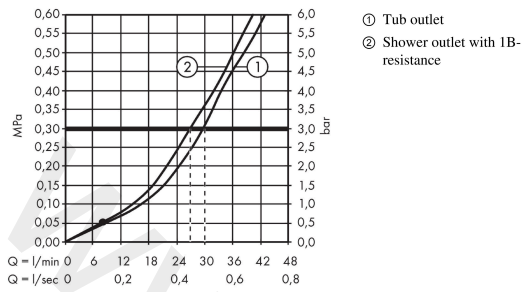

Rebris E
Single lever bath mixer set for concealed installation
Finish: **Matt Black** Article Number: **72458670**

Flowchart