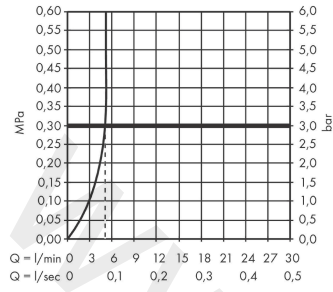

Rebris S

Pillar tap 80 with lever handle for cold water or pre-adjusted water without waste set

Finish: **Chrome** Article Number: **72503000**

Description

product features

- ComfortZone 80
- projection: 121 mm
- spout height: 84 mm
- handle variant: lever handle
- spray type: normal spray
- maximum flow rate at 3 bar: 5 l/min
- ceramic cartridge
- for cold water connection
- connection type: G 3/8 connection hose
- connection dimension: DN15
- EU taxonomy: max. 6 l/min - Substantial Contribution (SC) possible
- WRAS 2212303
- WRAS 2212303 - Approval letter

Technology

Design awards

reddot winner 2022

Product image

Scale drawing

Rebris S

Pillar tap 80 with lever handle for cold water or pre-adjusted water without waste set

Finish: **Chrome** Article Number: **72503000**

Flowchart

Rebris S

Pillar tap 80 with lever handle for cold water or pre-adjusted water without waste set

Finish: **Chrome** Article Number: **72503000**

Exploded Drawing

Year of production: >06/22

Rebris S**Pillar tap 80 with lever handle for cold water or pre-adjusted water without waste set**Finish: **Chrome** Article Number: **72503000****Spare part list**