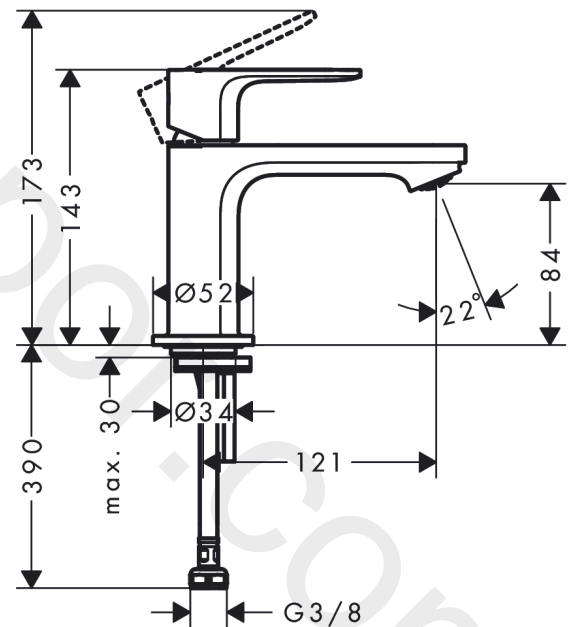

Rebris S

Pillar tap 80 with lever handle for cold water or pre-adjusted water without waste set

Finish: **Chrome** Article Number: **72503000**

Description

product features

- ComfortZone 80
- projection: 121 mm
- spout height: 84 mm
- handle variant: lever handle
- spray type: normal spray
- maximum flow rate at 3 bar: 5 l/min
- ceramic cartridge
- for cold water connection
- connection type: G 3/8 connection hose
- connection dimension: DN15
- EU taxonomy: max. 6 l/min - Substantial Contribution (SC) possible
- WRAS 2212303
- WRAS 2212303 - Approval letter

Technology

Design awards

reddot winner 2022

Product image

Scale drawing

Rebris S

Pillar tap 80 with lever handle for cold water or pre-adjusted water without waste set

Finish: **Chrome** Article Number: **72503000**

Flowchart

Rebris S

Pillar tap 80 with lever handle for cold water or pre-adjusted water without waste set

Finish: **Chrome** Article Number: **72503000**

Exploded Drawing

Year of production: >06/22

Rebris S**Pillar tap 80 with lever handle for cold water or pre-adjusted water without waste set**Finish: **Chrome** Article Number: **72503000****Spare part list**