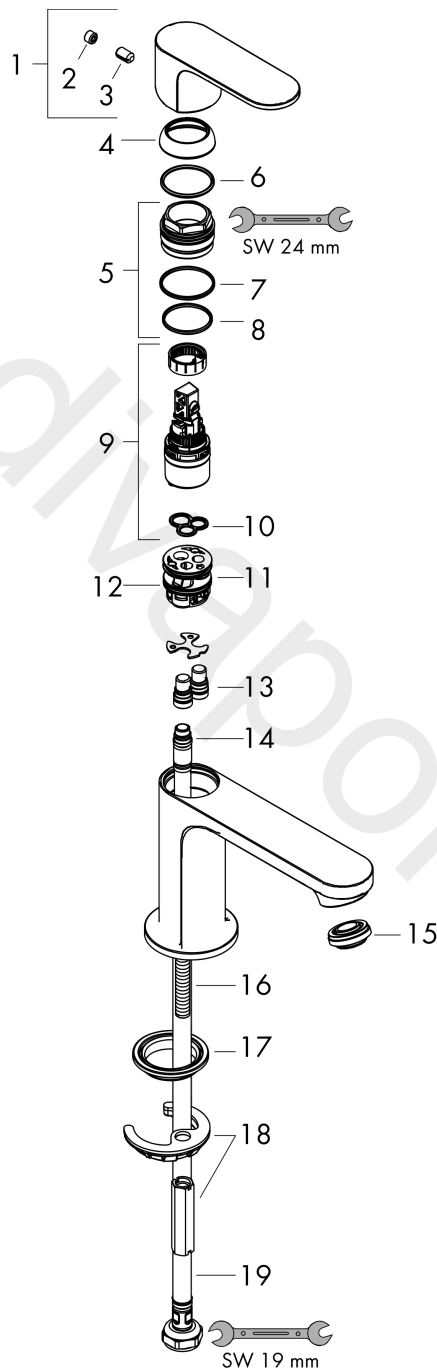

Rebris S

Pillar tap 80 with lever handle for cold water or pre-adjusted water without waste set

Finish: **Chrome** Article Number: **72503000**

Description

product features

- ComfortZone 80
- projection: 121 mm
- spout height: 84 mm
- handle variant: lever handle
- spray type: normal spray
- maximum flow rate at 3 bar: 5 l/min
- ceramic cartridge
- for cold water connection
- connection type: G 3/8 connection hose
- connection dimension: DN15
- EU taxonomy: max. 6 l/min - Substantial Contribution (SC) possible
- WRAS 2212303
- WRAS 2212303 - Approval letter

Flowchart

Rebris S

Pillar tap 80 with lever handle for cold water or pre-adjusted water without waste set

Finish: **Chrome** Article Number: **72503000**

Exploded Drawing

Year of production: >06/22

Rebris S**Pillar tap 80 with lever handle for cold water or pre-adjusted water without waste set**Finish: **Chrome** Article Number: **72503000****Spare part list**

Year of production: >06/22

| Pos. | Description | Article Number | Price | PU |
|------|-------------------------------------|----------------|---------|----|
| 1 | handle | 94652000 | £ 51,00 | 1 |
| 2 | screw cover | 95704000 | £ 3,30 | 1 |
| 3 | hollow set screw M6x10 DIN 916 | 96029000 | £ 3,30 | 1 |
| 4 | flange | 98863000 | £ 51,00 | 1 |
| 5 | nut | 98864000 | £ 43,00 | 1 |
| 6 | O-ring 24x2 | 98388000 | £ 3,30 | 1 |
| 7 | O-ring 27x1,5 | 92527000 | £ 13,30 | 1 |
| 8 | O-ring 25x1,5 | 98146000 | £ 3,30 | 1 |
| 9 | cartridge, assy | 95973001 | £ 79,00 | 1 |
| 10 | seal | 98865000 | £ 35,00 | 1 |
| 11 | adapter for cartridge | 98866000 | £ 35,00 | 1 |
| 12 | O-ring 23x2 | 98398000 | £ 3,30 | 1 |
| 13 | O-ring 7x1,5 | 98422000 | £ 3,30 | 1 |
| 14 | O-ring 6,6x1,6 | 93019000 | £ 3,30 | 1 |
| 15 | aerator M24x1 (5 l/min) | 94364000 | £ 9,00 | 1 |
| 16 | screw M8 x 68 | 97736000 | £ 6,10 | 1 |
| 17 | seal | 97608000 | £ 6,10 | 1 |
| 18 | fixing set | 96016000 | £ 35,00 | 1 |
| 19 | connection hose 450 mm M8x0,75 G3/8 | 97206000 | £ 35,00 | 1 |