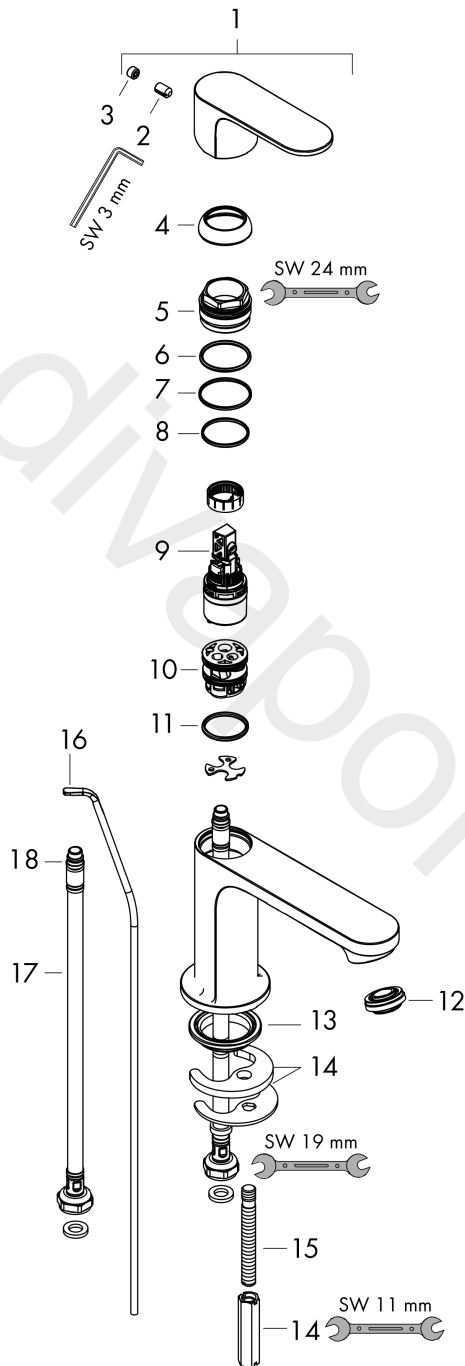

Rebris S
Single lever basin mixer 80 CoolStart with pop-up waste set
 Finish: **Matt Black** Article Number: **72513670**

Description

product features

- consists of: single lever basin mixer, waste set
- ComfortZone 80
- projection: 121 mm
- spout height: 84 mm
- handle variant: lever handle
- spray type: normal spray
- maximum flow rate at 3 bar: 5 l/min
- ceramic cartridge
- temperature limitation adjustable
- suitable for continuous flow water heaters
- pop-up waste set G 1¼
- material waste set: synthetic
- connection type: G ¾ connections
- connection dimension: DN15
- cold water in basic handle position
- EU taxonomy: max. 6 l/min - Substantial Contribution (SC) possible
- WRAS 2304315
- WRAS 2304315 - Approval letter 2304315

Article Details

Price excl. VAT 127,50 £

Technology

Design awards

Product image

Scale drawing

Rebris S
Single lever basin mixer 80 CoolStart with pop-up waste set
 Finish: **Matt Black** Article Number: **72513670**

Flowchart

Rebris S
Single lever basin mixer 80 CoolStart with pop-up waste set
 Finish: **Matt Black** Article Number: **72513670**

Exploded Drawing

Year of production: >06/22

Rebris S

Single lever basin mixer 80 CoolStart with pop-up waste set

Finish: **Matt Black** Article Number: **72513670**

Spare part list

Year of production: >06/22

Pos.	Description	Article Number	Price	PU
1	handle	94644670	£ 76,00	1
2	hollow set screw M6x10 DIN 916	96029000	£ 3,30	1
3	screw cover	95704610	£ 4,80	1
4	flange	98863670	£ 76,00	1
5	nut	98864000	£ 43,00	1
6	O-ring 24x2	98388000	£ 3,30	1
7	O-ring 27x1,5	92527000	£ 13,30	1
8	O-ring 25x1,5	98146000	£ 3,30	1
9	cartridge, assy	95973001	£ 79,00	1
10	adapter for cartridge	95975000	£ 9,00	1
11	O-ring 23x2	98398000	£ 3,30	1
12	aerator M24x1 (5 l/min)	94364000	£ 9,00	1
13	seal Ø 42	98722000	£ 6,10	1
14	fixing set	96016000	£ 35,00	1
15	pull rod	96657670	£ 19,80	1
16	connection hose 450 mm M8x0,75 G3/8	97206000	£ 35,00	1
17	O-ring 6,6x1,6	93019000	£ 3,30	1
a	pop up waste	92168670	-	1