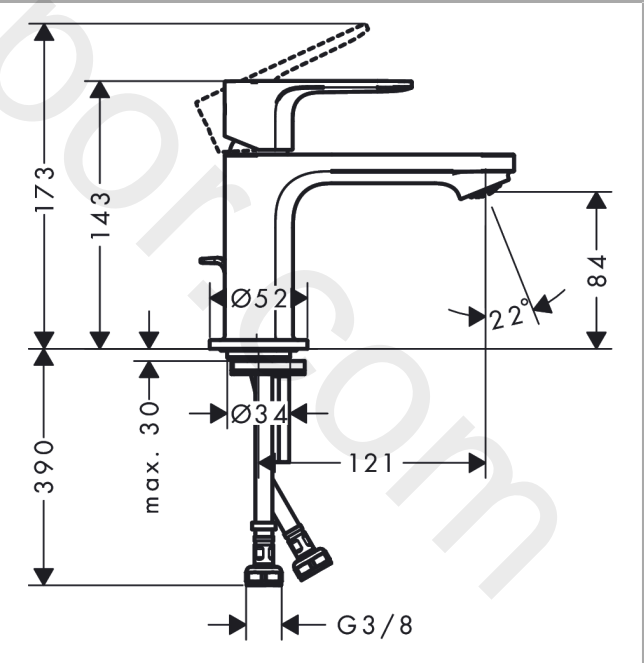

Rebris S
Single lever basin mixer 80 CoolStart with pop-up waste set
 Finish: **Matt Black** Article Number: **72513670**

Description

product features

- consists of: single lever basin mixer, waste set
- ComfortZone 80
- projection: 121 mm
- spout height: 84 mm
- handle variant: lever handle
- spray type: normal spray
- maximum flow rate at 3 bar: 5 l/min
- ceramic cartridge
- temperature limitation adjustable
- suitable for continuous flow water heaters
- pop-up waste set G 1¼
- material waste set: synthetic
- connection type: G ¾ connections
- connection dimension: DN15
- cold water in basic handle position
- EU taxonomy: max. 6 l/min - Substantial Contribution (SC) possible
- WRAS 2304315
- WRAS 2304315 - Approval letter 2304315

Article Details

Price excl. VAT 127,50 £

Technology

Design awards

Product image

Scale drawing

Rebris S
Single lever basin mixer 80 CoolStart with pop-up waste set
 Finish: **Matt Black** Article Number: **72513670**

Flowchart

Rebris S
Single lever basin mixer 80 CoolStart with pop-up waste set
 Finish: **Matt Black** Article Number: **72513670**

Exploded Drawing

Year of production: >06/22

Rebris S

Single lever basin mixer 80 CoolStart with pop-up waste set

Finish: **Matt Black** Article Number: **72513670**

Spare part list

Year of production: >06/22

Pos.	Description	Article Number	Price	PU
1	handle	94644670	£ 76,00	1
2	hollow set screw M6x10 DIN 916	96029000	£ 3,30	1
3	screw cover	95704610	£ 4,80	1
4	flange	98863670	£ 76,00	1
5	nut	98864000	£ 43,00	1
6	O-ring 24x2	98388000	£ 3,30	1
7	O-ring 27x1,5	92527000	£ 13,30	1
8	O-ring 25x1,5	98146000	£ 3,30	1
9	cartridge, assy	95973001	£ 79,00	1
10	adapter for cartridge	95975000	£ 9,00	1
11	O-ring 23x2	98398000	£ 3,30	1
12	aerator M24x1 (5 l/min)	94364000	£ 9,00	1
13	seal Ø 42	98722000	£ 6,10	1
14	fixing set	96016000	£ 35,00	1
15	pull rod	96657670	£ 19,80	1
16	connection hose 450 mm M8x0,75 G3/8	97206000	£ 35,00	1
17	O-ring 6,6x1,6	93019000	£ 3,30	1
a	pop up waste	92168670	-	1