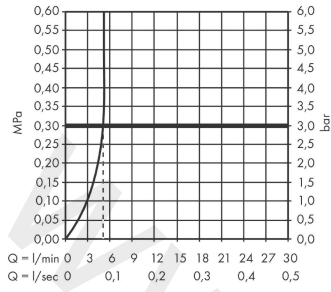

Rebris S
Single lever basin mixer 80 CoolStart with pop-up waste set
Finish: **Matt Black** Article Number: **72513670**

Flowchart