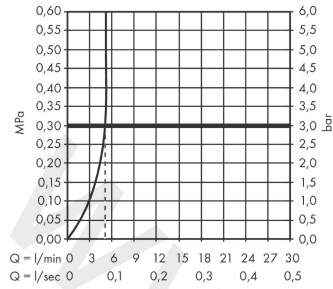

Rebris S
Single lever basin mixer 80 CoolStart without waste set
Finish: **Chrome** Article Number: **72514000**

Flowchart

www.divapor.com