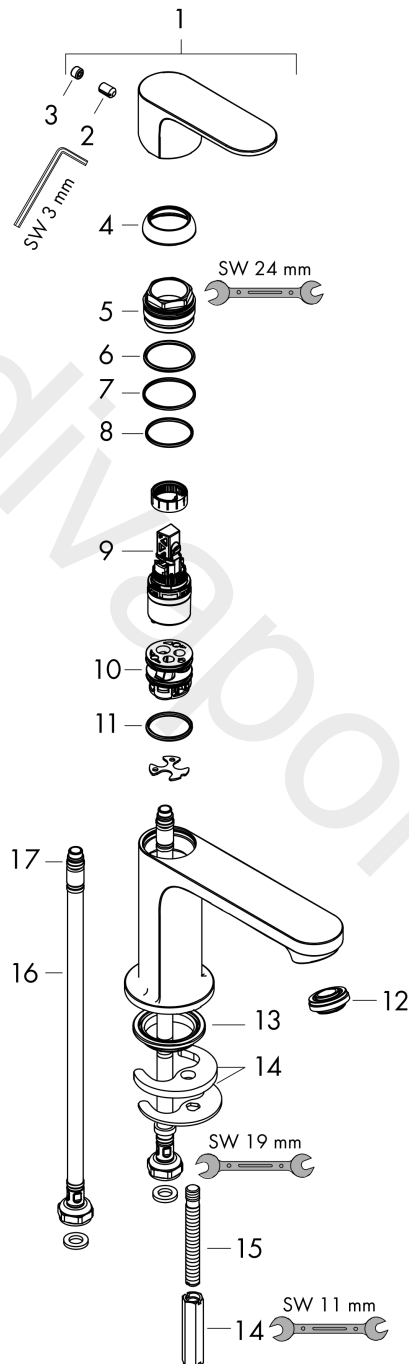

Rebris S
Single lever basin mixer 80 CoolStart without waste set
 Finish: **Chrome** Article Number: **72514000**

Description

product features

- ComfortZone 80
- projection: 121 mm
- spout height: 84 mm
- handle variant: lever handle
- spray type: normal spray
- maximum flow rate at 3 bar: 5 l/min
- ceramic cartridge
- temperature limitation adjustable
- suitable for continuous flow water heaters
- connection type: G 3/8 connections
- connection dimension: DN15
- cold water in basic handle position
- EU taxonomy: max. 6 l/min - Substantial Contribution (SC) possible
- WRAS 2304315
- WRAS 2304315 - Approval letter 2304315

Article Details

Price excl. VAT 85,83 £

Technology

Design awards

Product image

Scale drawing

Rebris S
Single lever basin mixer 80 CoolStart without waste set
 Finish: **Chrome** Article Number: **72514000**

Flowchart

www.divapor.com

Rebris S
Single lever basin mixer 80 CoolStart without waste set
 Finish: **Chrome** Article Number: **72514000**

Exploded Drawing

Year of production: >06/22

Rebris S
Single lever basin mixer 80 CoolStart without waste set
 Finish: **Chrome** Article Number: **72514000**

Spare part list

Year of production: >06/22

Pos.	Description	Article Number	Price	PU
1	handle	94644000	£ 51,00	1
2	hollow set screw M6x10 DIN 916	96029000	£ 3,30	1
3	screw cover	95704000	£ 3,30	1
4	flange	98863000	£ 51,00	1
5	nut	98864000	£ 43,00	1
6	O-ring 24x2	98388000	£ 3,30	1
7	O-ring 27x1,5	92527000	£ 13,30	1
8	O-ring 25x1,5	98146000	£ 3,30	1
9	cartridge, assy	95973001	£ 79,00	1
10	adapter for cartridge	95975000	£ 9,00	1
11	O-ring 23x2	98398000	£ 3,30	1
12	aerator M24x1 (5 l/min)	94364000	£ 9,00	1
13	seal Ø 42	98722000	£ 6,10	1
14	fixing set	96016000	£ 35,00	1
15	screw M8 x 68	97736000	£ 6,10	1
16	connection hose 450 mm M8x0,75 G3/8	97206000	£ 35,00	1
17	O-ring 6,6x1,6	93019000	£ 3,30	1