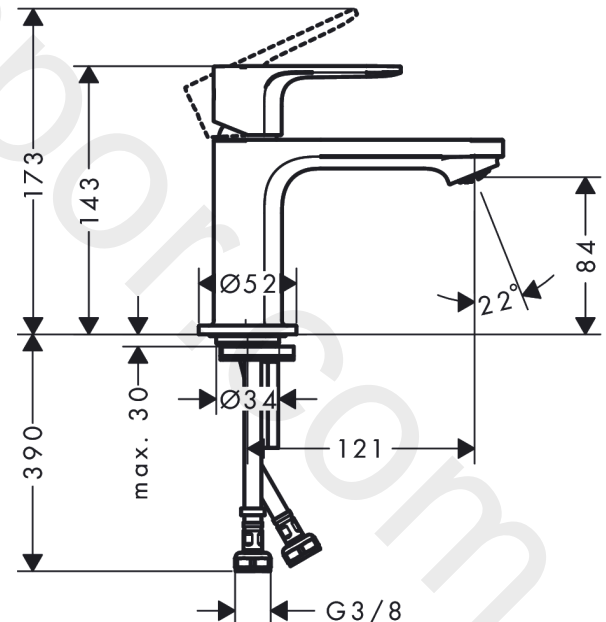

Rebris S
Single lever basin mixer 80 CoolStart without waste set
 Finish: **Chrome** Article Number: **72514000**

Description

product features

- ComfortZone 80
- projection: 121 mm
- spout height: 84 mm
- handle variant: lever handle
- spray type: normal spray
- maximum flow rate at 3 bar: 5 l/min
- ceramic cartridge
- temperature limitation adjustable
- suitable for continuous flow water heaters
- connection type: G 3/8 connections
- connection dimension: DN15
- cold water in basic handle position
- EU taxonomy: max. 6 l/min - Substantial Contribution (SC) possible
- WRAS 2304315
- WRAS 2304315 - Approval letter 2304315

Article Details

Price excl. VAT 85,83 £

Technology

Design awards

Product image

Scale drawing

Rebris S
Single lever basin mixer 80 CoolStart without waste set
 Finish: **Chrome** Article Number: **72514000**

Flowchart

www.divapor.com

Rebris S
Single lever basin mixer 80 CoolStart without waste set
 Finish: **Chrome** Article Number: **72514000**

Exploded Drawing

Year of production: >06/22

Rebris S
Single lever basin mixer 80 CoolStart without waste set
 Finish: **Chrome** Article Number: **72514000**

Spare part list

Year of production: >06/22

Pos.	Description	Article Number	Price	PU
1	handle	94644000	£ 51,00	1
2	hollow set screw M6x10 DIN 916	96029000	£ 3,30	1
3	screw cover	95704000	£ 3,30	1
4	flange	98863000	£ 51,00	1
5	nut	98864000	£ 43,00	1
6	O-ring 24x2	98388000	£ 3,30	1
7	O-ring 27x1,5	92527000	£ 13,30	1
8	O-ring 25x1,5	98146000	£ 3,30	1
9	cartridge, assy	95973001	£ 79,00	1
10	adapter for cartridge	95975000	£ 9,00	1
11	O-ring 23x2	98398000	£ 3,30	1
12	aerator M24x1 (5 l/min)	94364000	£ 9,00	1
13	seal Ø 42	98722000	£ 6,10	1
14	fixing set	96016000	£ 35,00	1
15	screw M8 x 68	97736000	£ 6,10	1
16	connection hose 450 mm M8x0,75 G3/8	97206000	£ 35,00	1
17	O-ring 6,6x1,6	93019000	£ 3,30	1