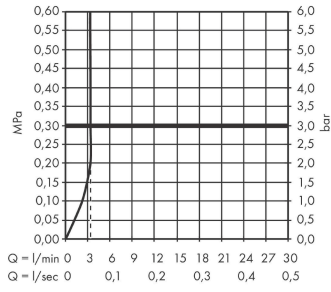

Rebris S

Single lever basin mixer 80 with push-open waste set 2 ticks

Finish: **Matt Black** Article Number: **72515679**

Description

product features

- consists of: single lever basin mixer, waste set
- ComfortZone 80
- projection: 121 mm
- spout height: 84 mm
- handle variant: lever handle
- spray type: normal spray
- maximum flow rate at 3 bar: 3,5 l/min
- ceramic cartridge
- temperature limitation adjustable
- suitable for continuous flow water heaters
- push-open waste set G 1¼
- material waste set: synthetic
- connection type: G ½ connections
- connection dimension: DN15

Technology

Design awards

reddot winner 2022

Product image

Scale drawing

Rebris S
Single lever basin mixer 80 with push-open waste set 2 ticks
 Finish: **Matt Black** Article Number: **72515679**

Flowchart

Rebris S
Single lever basin mixer 80 with push-open waste set 2 ticks
 Finish: **Matt Black** Article Number: **72515679**

Exploded Drawing

Year of production: >07/22

Rebris S**Single lever basin mixer 80 with push-open waste set 2 ticks**Finish: **Matt Black** Article Number: **72515679****Spare part list**

Year of production: >07/22

Pos.	Description	Article Number	Price	PU
1	handle	94642670	£ 76,00	1
2	screw cover	95704610	£ 4,80	1
3	hollow set screw M6x10 DIN 916	96029000	£ 3,30	1
4	flange	98863670	£ 76,00	1
5	nut	98864000	£ 43,00	1
6	O-ring 24x2	98388000	£ 3,30	1
7	O-ring 27x1,5	92527000	£ 13,30	1
8	O-ring 25x1,5	98146000	£ 3,30	1
9	cartridge, assy	95973001	£ 79,00	1
10	adapter for cartridge	98866000	£ 35,00	1
11	O-ring 23x2	98398000	£ 3,30	1
12	aerator M24x1 (3,8 l/min)	94364009	-	1
13	seal Ø 42	98722000	£ 6,10	1
14	fixing set	96016000	£ 35,00	1
15	screw M8 x 68	97736000	£ 6,10	1
16	connection hose 450 mm M8x0,75 G½	97443000	£ 20,50	1
17	O-ring 6,6x1,6	93019000	£ 3,30	1
a	push-open waste set	50105000	£ 40,00	1