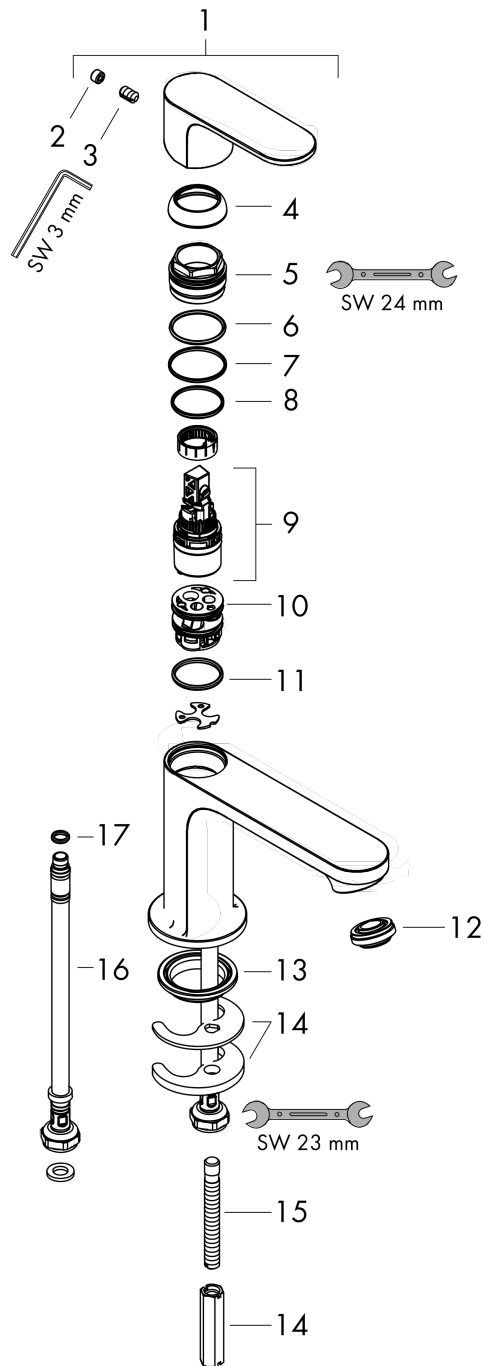

Rebris S

Single lever basin mixer 80 with push-open waste set 2 ticks

Finish: **Matt Black** Article Number: **72515679**

Description

product features

- consists of: single lever basin mixer, waste set
- ComfortZone 80
- projection: 121 mm
- spout height: 84 mm
- handle variant: lever handle
- spray type: normal spray
- maximum flow rate at 3 bar: 3,5 l/min
- ceramic cartridge
- temperature limitation adjustable
- suitable for continuous flow water heaters
- push-open waste set G 1¼
- material waste set: synthetic
- connection type: G ½ connections
- connection dimension: DN15

Technology

Design awards

reddot winner 2022

Product image

Scale drawing

Rebris S
Single lever basin mixer 80 with push-open waste set 2 ticks
 Finish: **Matt Black** Article Number: **72515679**

Flowchart

Rebris S
Single lever basin mixer 80 with push-open waste set 2 ticks
 Finish: **Matt Black** Article Number: **72515679**

Exploded Drawing

Year of production: >07/22

Rebris S**Single lever basin mixer 80 with push-open waste set 2 ticks**Finish: **Matt Black** Article Number: **72515679****Spare part list**

Year of production: >07/22

Pos.	Description	Article Number	Price	PU
1	handle	94642670	£ 76,00	1
2	screw cover	95704610	£ 4,80	1
3	hollow set screw M6x10 DIN 916	96029000	£ 3,30	1
4	flange	98863670	£ 76,00	1
5	nut	98864000	£ 43,00	1
6	O-ring 24x2	98388000	£ 3,30	1
7	O-ring 27x1,5	92527000	£ 13,30	1
8	O-ring 25x1,5	98146000	£ 3,30	1
9	cartridge, assy	95973001	£ 79,00	1
10	adapter for cartridge	98866000	£ 35,00	1
11	O-ring 23x2	98398000	£ 3,30	1
12	aerator M24x1 (3,8 l/min)	94364009	-	1
13	seal Ø 42	98722000	£ 6,10	1
14	fixing set	96016000	£ 35,00	1
15	screw M8 x 68	97736000	£ 6,10	1
16	connection hose 450 mm M8x0,75 G½	97443000	£ 20,50	1
17	O-ring 6,6x1,6	93019000	£ 3,30	1
a	push-open waste set	50105000	£ 40,00	1