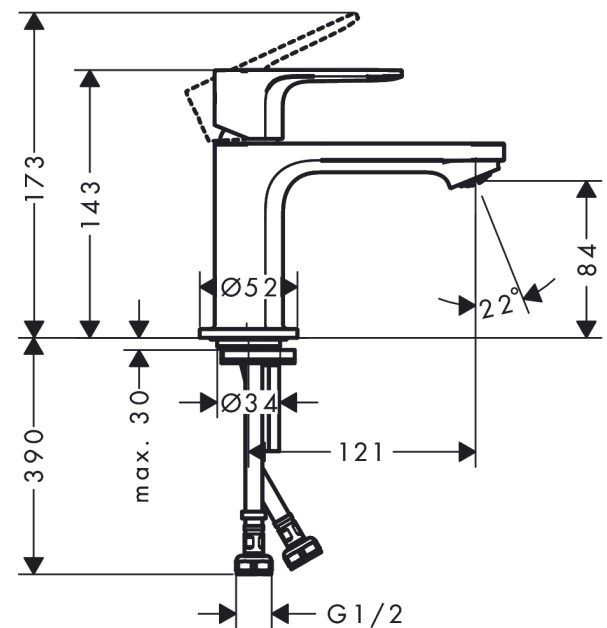

Rebris S

Single lever basin mixer 80 with push-open waste set 2 ticks

Finish: **Matt Black** Article Number: **72515679**

Description

product features

- consists of: single lever basin mixer, waste set
- ComfortZone 80
- projection: 121 mm
- spout height: 84 mm
- handle variant: lever handle
- spray type: normal spray
- maximum flow rate at 3 bar: 3,5 l/min
- ceramic cartridge
- temperature limitation adjustable
- suitable for continuous flow water heaters
- push-open waste set G 1¼
- material waste set: synthetic
- connection type: G ½ connections
- connection dimension: DN15

Technology

Design awards

reddot winner 2022

Product image

Scale drawing

Rebris S
Single lever basin mixer 80 with push-open waste set 2 ticks
 Finish: **Matt Black** Article Number: **72515679**

Flowchart

Rebris S
Single lever basin mixer 80 with push-open waste set 2 ticks
 Finish: **Matt Black** Article Number: **72515679**

Exploded Drawing

Year of production: >07/22

Rebris S**Single lever basin mixer 80 with push-open waste set 2 ticks**Finish: **Matt Black** Article Number: **72515679****Spare part list**

Year of production: >07/22

Pos.	Description	Article Number	Price	PU
1	handle	94642670	£ 76,00	1
2	screw cover	95704610	£ 4,80	1
3	hollow set screw M6x10 DIN 916	96029000	£ 3,30	1
4	flange	98863670	£ 76,00	1
5	nut	98864000	£ 43,00	1
6	O-ring 24x2	98388000	£ 3,30	1
7	O-ring 27x1,5	92527000	£ 13,30	1
8	O-ring 25x1,5	98146000	£ 3,30	1
9	cartridge, assy	95973001	£ 79,00	1
10	adapter for cartridge	98866000	£ 35,00	1
11	O-ring 23x2	98398000	£ 3,30	1
12	aerator M24x1 (3,8 l/min)	94364009	-	1
13	seal Ø 42	98722000	£ 6,10	1
14	fixing set	96016000	£ 35,00	1
15	screw M8 x 68	97736000	£ 6,10	1
16	connection hose 450 mm M8x0,75 G½	97443000	£ 20,50	1
17	O-ring 6,6x1,6	93019000	£ 3,30	1
a	push-open waste set	50105000	£ 40,00	1