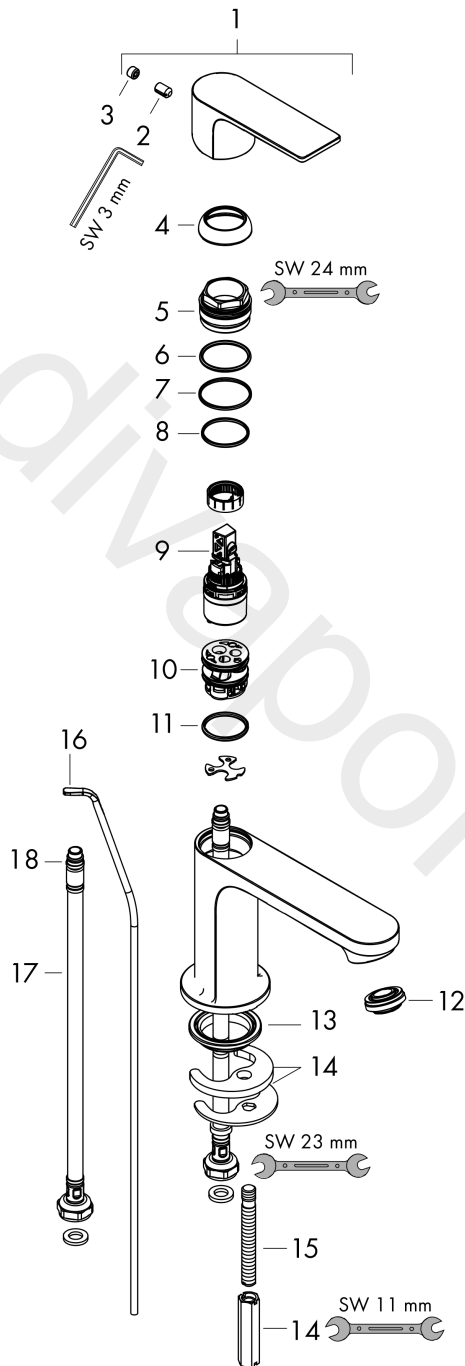

Rebris S

Single lever basin mixer 110 with pop-up waste set

Finish: **Matt Black** Article Number: **72517677**

Description

product features

- consists of: single lever basin mixer, waste set
- ComfortZone 110
- projection: 133 mm
- spout height: 109 mm
- handle variant: lever handle
- spray type: normal spray
- maximum flow rate at 3 bar: 5 l/min
- ceramic cartridge
- temperature limitation adjustable
- suitable for continuous flow water heaters
- pop-up waste set G 1¼
- material waste set: synthetic
- connection type: G ½ connections
- connection dimension: DN15

Technology

Design awards

reddot winner 2022

Product image

Scale drawing

Rebris S
Single lever basin mixer 110 with pop-up waste set
 Finish: **Matt Black** Article Number: **72517677**

Flowchart

Rebris S
Single lever basin mixer 110 with pop-up waste set
 Finish: **Matt Black** Article Number: **72517677**

Exploded Drawing

Year of production: >10/22

Rebris S**Single lever basin mixer 110 with pop-up waste set**Finish: **Matt Black** Article Number: **72517677****Spare part list**

Year of production: >10/22

Pos.	Description	Article Number	Price	PU
1	handle	94642670	£ 76,00	1
2	screw cover	95704610	£ 4,80	1
3	hollow set screw M6x10 DIN 916	96029000	£ 3,30	1
4	flange	98863670	£ 76,00	1
5	nut	98864000	£ 43,00	1
6	O-ring 24x2	98388000	£ 3,30	1
7	O-ring 27x1,5	92527000	£ 13,30	1
8	O-ring 25x1,5	98146000	£ 3,30	1
9	cartridge, assy	95973001	£ 79,00	1
10	adapter for cartridge	98866000	£ 35,00	1
11	O-ring 23x2	98398000	£ 3,30	1
12	aerator M24x1 (5 l/min)	94364000	£ 9,00	1
13	seal Ø 42	98722000	£ 6,10	1
14	fixing set	96016000	£ 35,00	1
15	screw M8 x 68	97736000	£ 6,10	1
16	pull rod	96657670	£ 19,80	1
17	connection hose 450 mm G½	93020000	£ 35,00	1
18	O-ring 6,6x1,6	93019000	£ 3,30	1
a	pop up waste	92168007	-	1