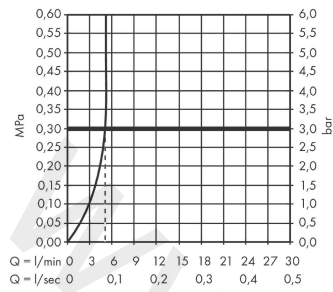

Rebris S

Single lever basin mixer 110 with pop-up waste set

Finish: **Matt Black** Article Number: **72517677**

Description

product features

- consists of: single lever basin mixer, waste set
- ComfortZone 110
- projection: 133 mm
- spout height: 109 mm
- handle variant: lever handle
- spray type: normal spray
- maximum flow rate at 3 bar: 5 l/min
- ceramic cartridge
- temperature limitation adjustable
- suitable for continuous flow water heaters
- pop-up waste set G 1¼
- material waste set: synthetic
- connection type: G ½ connections
- connection dimension: DN15

Technology

Design awards

reddot winner 2022

Product image

Scale drawing

Rebris S
Single lever basin mixer 110 with pop-up waste set
 Finish: **Matt Black** Article Number: **72517677**

Flowchart

Rebris S
Single lever basin mixer 110 with pop-up waste set
 Finish: **Matt Black** Article Number: **72517677**