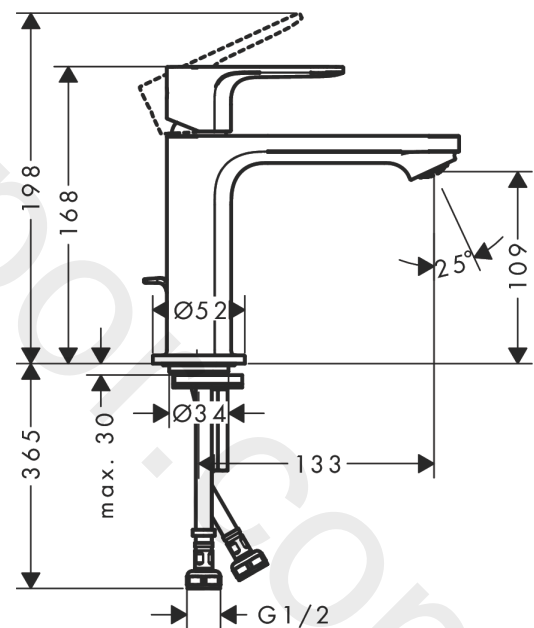

Rebris S

Single lever basin mixer 110 with pop-up waste set

Finish: **Matt Black** Article Number: **72517677**

Description

product features

- consists of: single lever basin mixer, waste set
- ComfortZone 110
- projection: 133 mm
- spout height: 109 mm
- handle variant: lever handle
- spray type: normal spray
- maximum flow rate at 3 bar: 5 l/min
- ceramic cartridge
- temperature limitation adjustable
- suitable for continuous flow water heaters
- pop-up waste set G 1¼
- material waste set: synthetic
- connection type: G ½ connections
- connection dimension: DN15

Technology

Design awards

reddot winner 2022

Product image

Scale drawing

Rebris S
Single lever basin mixer 110 with pop-up waste set
 Finish: **Matt Black** Article Number: **72517677**

Flowchart

Rebris S
Single lever basin mixer 110 with pop-up waste set
 Finish: **Matt Black** Article Number: **72517677**

Exploded Drawing

Year of production: >10/22

Rebris S**Single lever basin mixer 110 with pop-up waste set**Finish: **Matt Black** Article Number: **72517677****Spare part list**

Year of production: >10/22

Pos.	Description	Article Number	Price	PU
1	handle	94642670	£ 76,00	1
2	screw cover	95704610	£ 4,80	1
3	hollow set screw M6x10 DIN 916	96029000	£ 3,30	1
4	flange	98863670	£ 76,00	1
5	nut	98864000	£ 43,00	1
6	O-ring 24x2	98388000	£ 3,30	1
7	O-ring 27x1,5	92527000	£ 13,30	1
8	O-ring 25x1,5	98146000	£ 3,30	1
9	cartridge, assy	95973001	£ 79,00	1
10	adapter for cartridge	98866000	£ 35,00	1
11	O-ring 23x2	98398000	£ 3,30	1
12	aerator M24x1 (5 l/min)	94364000	£ 9,00	1
13	seal Ø 42	98722000	£ 6,10	1
14	fixing set	96016000	£ 35,00	1
15	screw M8 x 68	97736000	£ 6,10	1
16	pull rod	96657670	£ 19,80	1
17	connection hose 450 mm G½	93020000	£ 35,00	1
18	O-ring 6,6x1,6	93019000	£ 3,30	1
a	pop up waste	92168007	-	1