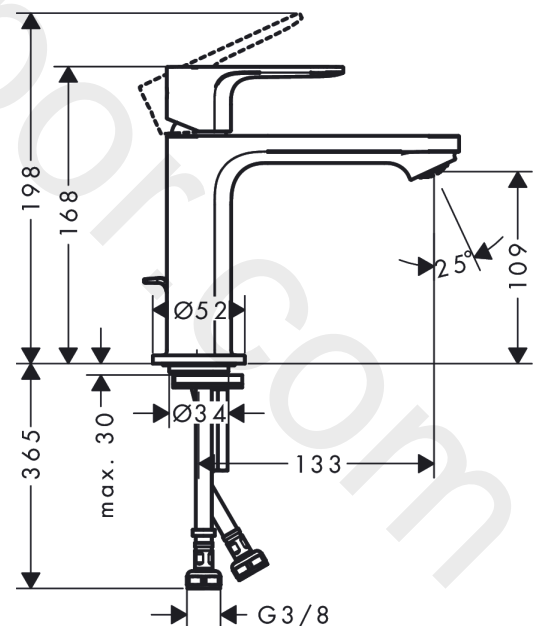

Scale drawing