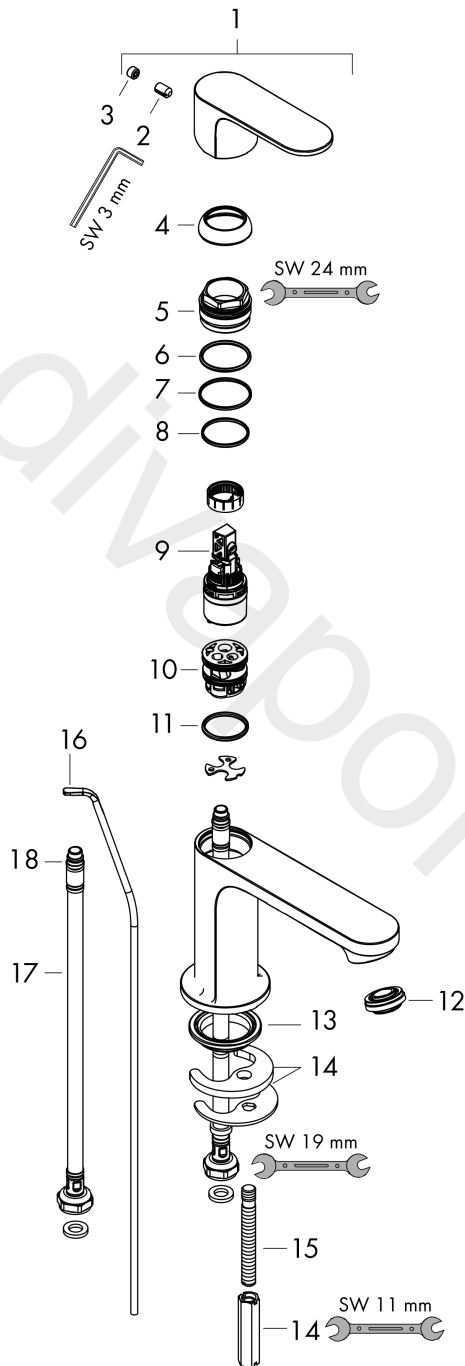

Rebris S

Single lever basin mixer 110 CoolStart with pop-up waste set

Finish: **Matt Black** Article Number: **72519670**

Description

product features

- consists of: single lever basin mixer, waste set
- ComfortZone 110
- projection: 133 mm
- spout height: 109 mm
- handle variant: lever handle
- spray type: normal spray
- maximum flow rate at 3 bar: 5 l/min
- ceramic cartridge
- temperature limitation adjustable
- suitable for continuous flow water heaters
- pop-up waste set G 1¼
- material waste set: synthetic
- connection type: G ¾ connections
- connection dimension: DN15
- cold water in basic handle position
- EU taxonomy: max. 6 l/min - Substantial Contribution (SC) possible
- WRAS 2304315
- WRAS 2304315 - Approval letter 2304315

Flowchart

Rebris S
Single lever basin mixer 110 CoolStart with pop-up waste set
 Finish: **Matt Black** Article Number: **72519670**

Exploded Drawing

Year of production: >06/22

Rebris S**Single lever basin mixer 110 CoolStart with pop-up waste set**Finish: **Matt Black** Article Number: **72519670****Spare part list**

Year of production: >06/22

Pos.	Description	Article Number	Price	PU
1	handle	94644000	£ 51,00	1
2	screw cover	95704000	£ 3,30	1
3	hollow set screw M6x10 DIN 916	96029000	£ 3,30	1
4	flange	98863000	£ 51,00	1
5	nut	98864000	£ 43,00	1
6	O-ring 24x2	98388000	£ 3,30	1
7	O-ring 27x1,5	92527000	£ 13,30	1
8	O-ring 25x1,5	98146000	£ 3,30	1
9	cartridge, assy	95973001	£ 79,00	1
10	adapter for cartridge	95975000	£ 9,00	1
11	O-ring 23x2	98398000	£ 3,30	1
12	aerator M24x1 (5 l/min)	94364000	£ 9,00	1
13	seal Ø 42	98722000	£ 6,10	1
14	fixing set	96016000	£ 35,00	1
15	screw M8 x 68	97736000	£ 6,10	1
16	pull rod	96657000	£ 13,30	1
17	connection hose 450 mm M8x0,75 G3/8	97206000	£ 35,00	1
18	O-ring 6,6x1,6	93019000	£ 3,30	1
a	pop up waste	92168670	-	1