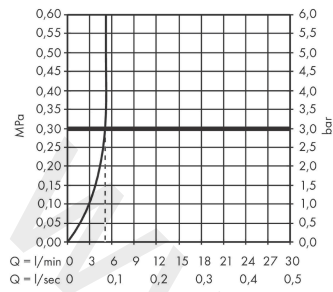

Rebris S
Single lever basin mixer 110 CoolStart with pop-up waste set
Finish: **Matt Black** Article Number: **72519670**

Flowchart