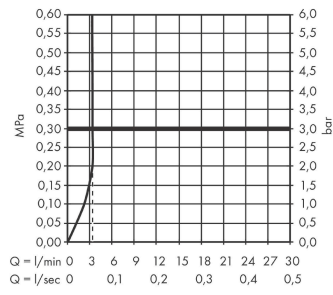

Rebris S
Single lever basin mixer 110 with push-open waste set 2 ticks
 Finish: **Chrome** Article Number: **72521009**

Description

product features

- consists of: single lever basin mixer, waste set
- ComfortZone 110
- projection: 121 mm
- spout height: 109 mm
- handle variant: lever handle
- spray type: normal spray
- maximum flow rate at 3 bar: 3,5 l/min
- ceramic cartridge
- temperature limitation adjustable
- suitable for continuous flow water heaters
- push-open waste set G 1¼
- material waste set: synthetic
- connection type: G ½ connections
- connection dimension: DN15

Technology

Design awards

Product image

Scale drawing

Rebris S
Single lever basin mixer 110 with push-open waste set 2 ticks
 Finish: **Chrome** Article Number: **72521009**

Flowchart

Rebris S
Single lever basin mixer 110 with push-open waste set 2 ticks
 Finish: **Chrome** Article Number: **72521009**