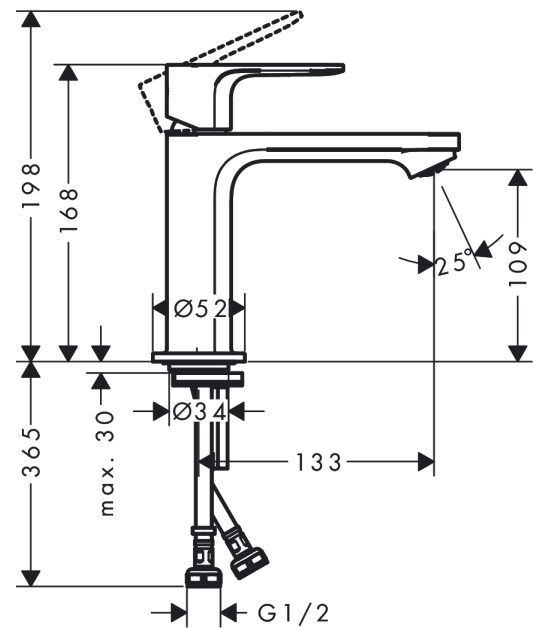

Rebris S
Single lever basin mixer 110 with push-open waste set 2 ticks
 Finish: **Chrome** Article Number: **72521009**

Description

product features

- consists of: single lever basin mixer, waste set
- ComfortZone 110
- projection: 121 mm
- spout height: 109 mm
- handle variant: lever handle
- spray type: normal spray
- maximum flow rate at 3 bar: 3,5 l/min
- ceramic cartridge
- temperature limitation adjustable
- suitable for continuous flow water heaters
- push-open waste set G 1¼
- material waste set: synthetic
- connection type: G ½ connections
- connection dimension: DN15

Technology

Design awards

Product image

Scale drawing

Rebris S
Single lever basin mixer 110 with push-open waste set 2 ticks
 Finish: **Chrome** Article Number: **72521009**

Flowchart

Rebris S
Single lever basin mixer 110 with push-open waste set 2 ticks
 Finish: **Chrome** Article Number: **72521009**

Exploded Drawing

Year of production: >07/22