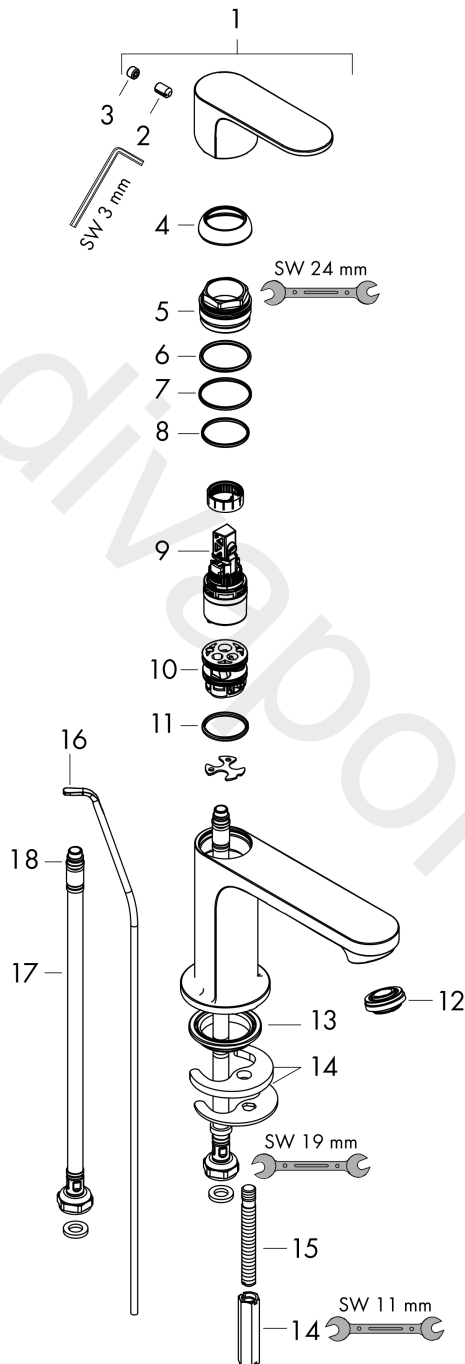

Rebris S

Single lever basin mixer 110 CoolStart with metal pop-up waste set

Finish: **Matt Black** Article Number: **72527670**

Description

product features

- consists of: single lever basin mixer, waste set
- ComfortZone 110
- projection: 133 mm
- spout height: 109 mm
- handle variant: lever handle
- spray type: normal spray
- maximum flow rate at 3 bar: 5 l/min
- ceramic cartridge
- temperature limitation adjustable
- suitable for continuous flow water heaters
- pop-up waste set G 1¼
- material waste set: metal
- connection type: G ¾ connections
- connection dimension: DN15
- cold water in basic handle position
- EU taxonomy: max. 6 l/min - Substantial Contribution (SC) possible
- WRAS 2304315
- WRAS 2304315 - Approval letter 2304315

Single lever basin mixer 110 CoolStart with metal pop-up waste set

Finish: **Matt Black** Article Number: **72527670**

Flowchart

Rebris S

Single lever basin mixer 110 CoolStart with metal pop-up waste set

Finish: **Matt Black** Article Number: **72527670**

Exploded Drawing

Year of production: >10/22

Rebris S**Single lever basin mixer 110 CoolStart with metal pop-up waste set**Finish: **Matt Black** Article Number: **72527670****Spare part list**

Year of production: >10/22

Pos.	Description	Article Number	Price	PU
1	handle	94644670	£ 76,00	1
2	hollow set screw M6x10 DIN 916	96029000	£ 3,30	1
3	screw cover	95704610	£ 4,80	1
4	flange	98863670	£ 76,00	1
5	nut	98864000	£ 43,00	1
6	O-ring 24x2	98388000	£ 3,30	1
7	O-ring 27x1,5	92527000	£ 13,30	1
8	O-ring 25x1,5	98146000	£ 3,30	1
9	cartridge, assy	95973001	£ 79,00	1
10	adapter for cartridge	95975000	£ 9,00	1
11	O-ring 23x2	98398000	£ 3,30	1
12	aerator M24x1 (5 l/min)	94364000	£ 9,00	1
13	seal Ø 42	98722000	£ 6,10	1
14	fixing set	96016000	£ 35,00	1
15	screw M8 x 68	97736000	£ 6,10	1
16	pull rod	96657670	£ 19,80	1
17	connection hose 450 mm M8x0,75 G3/8	97206000	£ 35,00	1
18	O-ring 6,6x1,6	93019000	£ 3,30	1
a	pop up waste	94139670	£ 163,00	1
b	pop up waste	94139007	-	1