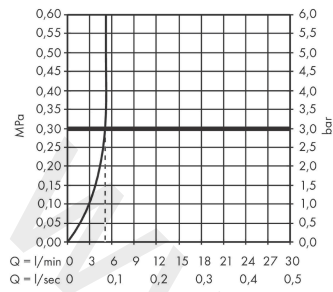

Rebris S

Single lever basin mixer 110 CoolStart with metal pop-up waste set

Finish: **Matt Black** Article Number: **72527670**

Flowchart