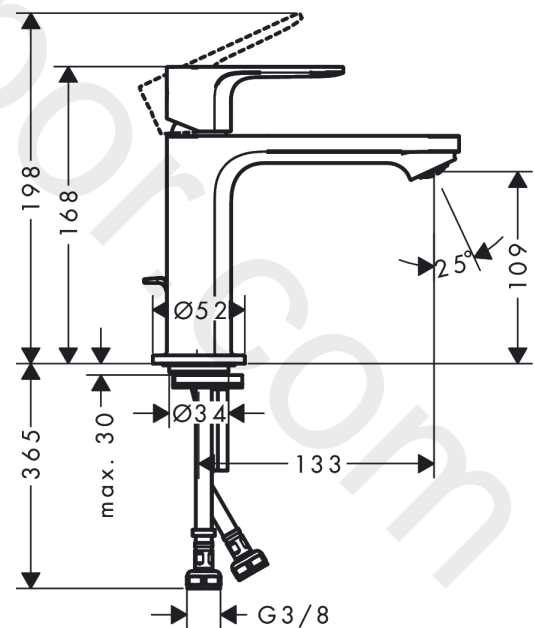

Scale drawing