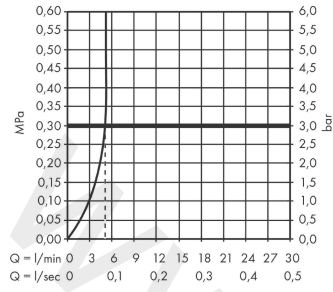

Rebris S

Single lever basin mixer for concealed installation wall-mounted with spout 20 cm

Finish: **Chrome** Article Number: **72528007**

Flowchart

www.divapor.com