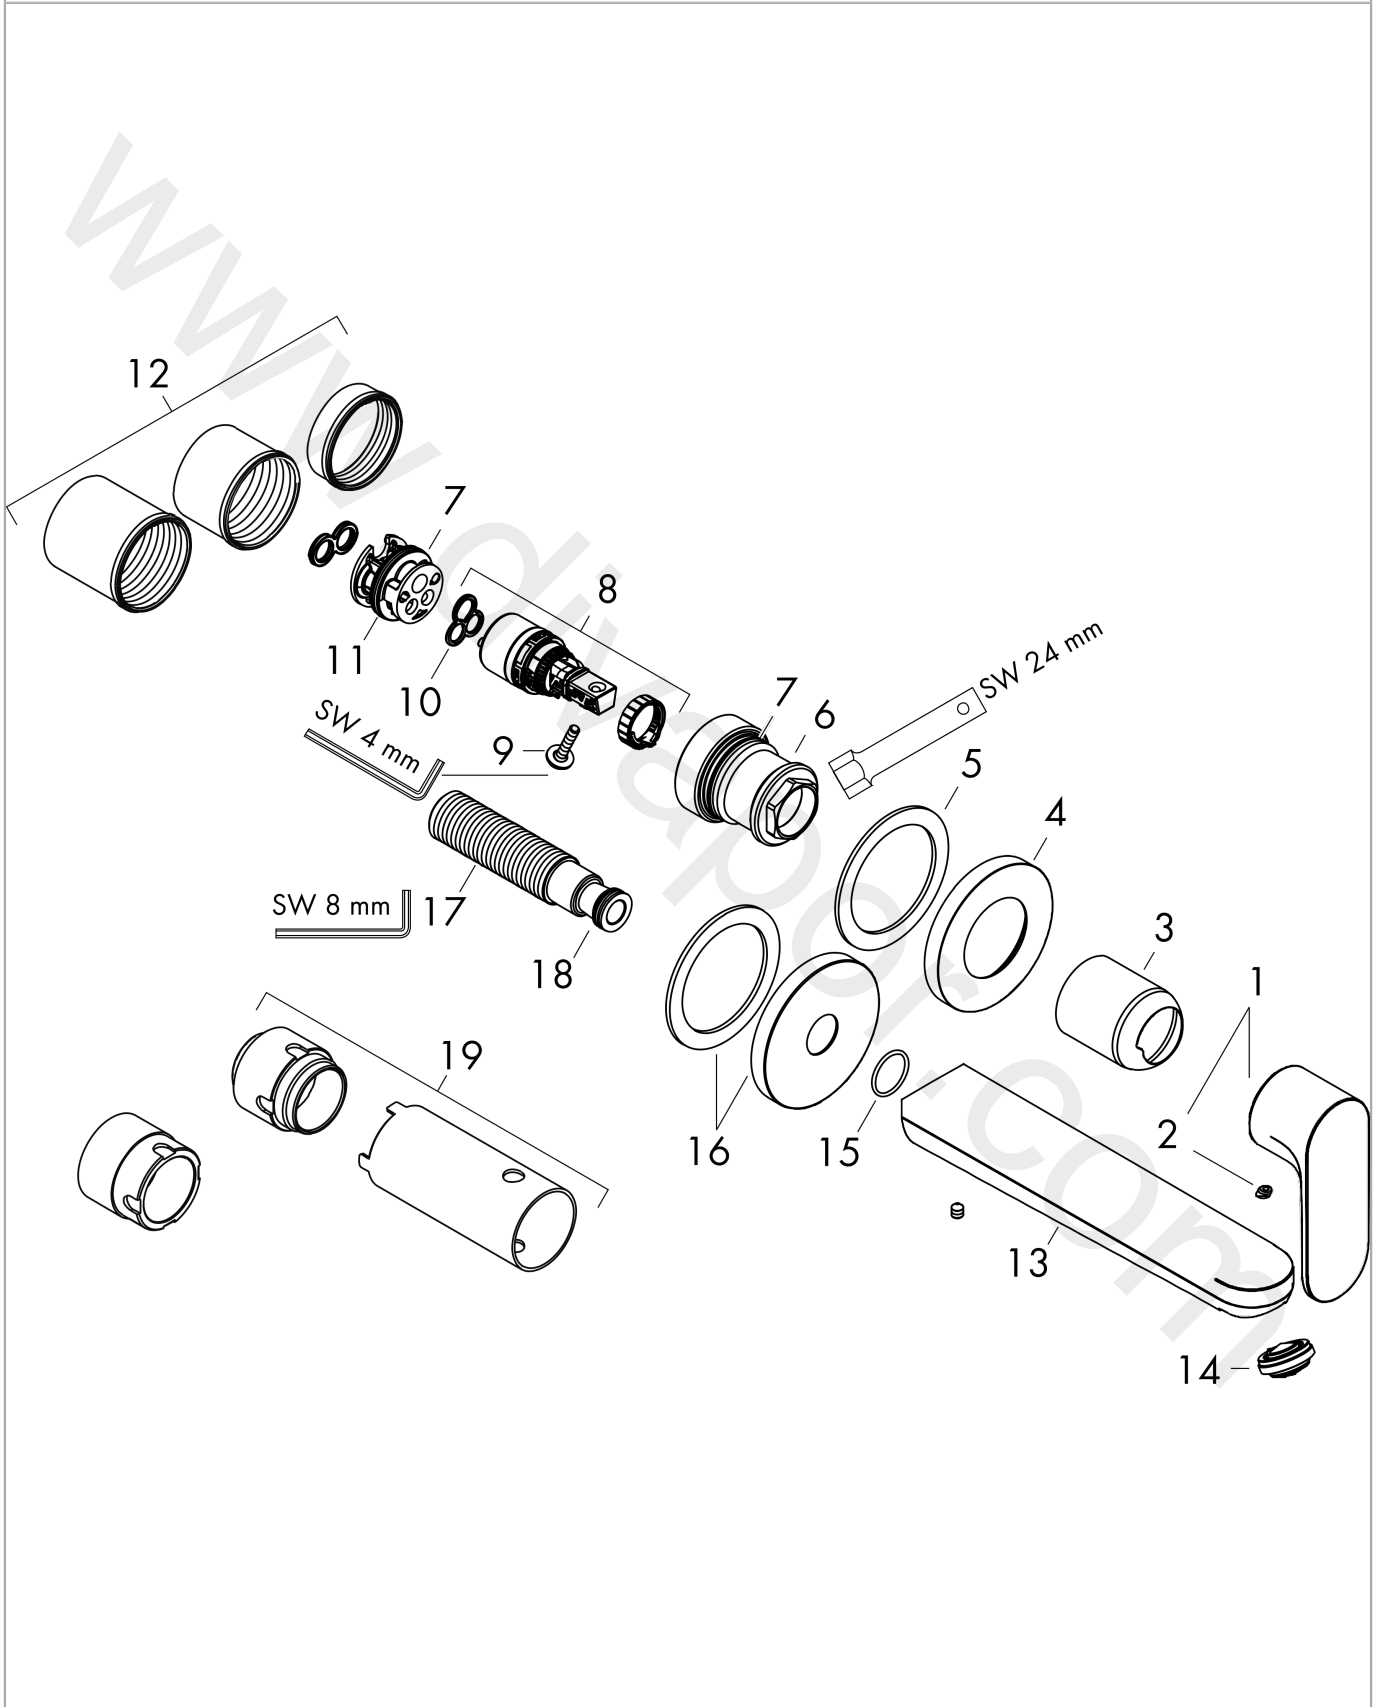

Rebris S

Single lever basin mixer for concealed installation wall-mounted with spout 20 cm

Finish: **Chrome** Article Number: **72528007**

Description

product features

- consists of: single lever basin mixer for concealed installation wall-mounted, waste set
- projection: 200 mm
- handle variant: lever handle
- spray type: normal spray
- maximum flow rate at 3 bar: 5 l/min
- ceramic cartridge
- temperature limitation adjustable
- suitable for continuous flow water heaters
- non-closing waste set
- material waste set: metal
- connection type: basic set
- connection dimension: DN15
- handle can be positioned on the right or left, depending on the basic set installation

Flowchart

www.divapor.com

Rebris S

Single lever basin mixer for concealed installation wall-mounted with spout 20 cm

Finish: **Chrome** Article Number: **72528007**

Exploded Drawing

Year of production: >06/22

Rebris S

Single lever basin mixer for concealed installation wall-mounted with spout 20 cm

Finish: **Chrome** Article Number: **72528007**

Spare part list

Year of production: >06/22

Pos.	Description	Article Number	Price	PU
1	handle	94648000	£ 51,00	1
2	screw cover	96338000	£ 3,30	1
3	sleeve	93053000	£ 43,00	1
4	escutcheon Ø 68 mm	93052000	£ 35,00	1
5	washer	97600000	£ 13,30	1
6	nut	93141000	£ 43,00	1
7	O-ring 26x2	98147000	£ 3,30	1
8	cartridge, assy	95973001	£ 79,00	1
9	locking screw for handle	95140000	£ 6,10	1
10	seal	98865000	£ 35,00	1
11	adapter for cartridge	95634000	£ 13,30	1
12	fixing set	97971000	£ 43,00	1
13	spout 220 mm	94649000	£ 110,00	1
14	aerator M24x1 (5 l/min)	94364000	£ 9,00	1
15	O-ring 18x1,5	98231000	£ 3,30	1
16	escutcheon for spout	93987000	£ 79,00	1
17	connecting thread G½	95626000	£ 43,00	1
18	O-ring 13x2	98128000	£ 3,30	1
19	extension set 25 mm for 13622180	31971000	£ 169,00	1
a	base body	13622187	-	1
b	waste	50001670	£ 99,36	1
c	adapter for exchanged connections	93819000	£ 173,00	1