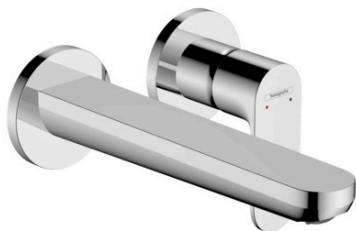

Rebris S

Single lever basin mixer for concealed installation wall-mounted with spout 20 cm

Finish: **Chrome** Article Number: **72528007**

Description

product features

- consists of: single lever basin mixer for concealed installation wall-mounted, waste set
- projection: 200 mm
- handle variant: lever handle
- spray type: normal spray
- maximum flow rate at 3 bar: 5 l/min
- ceramic cartridge
- temperature limitation adjustable
- suitable for continuous flow water heaters
- non-closing waste set
- material waste set: metal
- connection type: basic set
- connection dimension: DN15
- handle can be positioned on the right or left, depending on the basic set installation

Technology

Design awards

reddot winner 2022

Product image

Scale drawing

Rebris S

Single lever basin mixer for concealed installation wall-mounted with spout 20 cm

Finish: **Chrome** Article Number: **72528007**

Flowchart

www.divapor.com

Rebris S

Single lever basin mixer for concealed installation wall-mounted with spout 20 cm

Finish: **Chrome** Article Number: **72528007**

Exploded Drawing

Year of production: >06/22