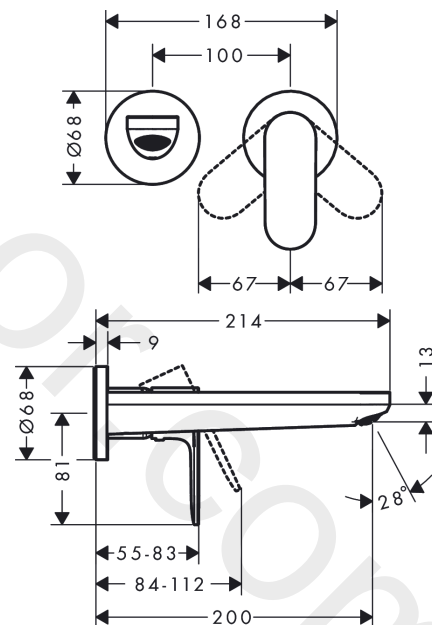

Rebris S

Single lever basin mixer for concealed installation wall-mounted with spout 20 cm

Finish: **Chrome** Article Number: **72528007**

Description

product features

- consists of: single lever basin mixer for concealed installation wall-mounted, waste set
- projection: 200 mm
- handle variant: lever handle
- spray type: normal spray
- maximum flow rate at 3 bar: 5 l/min
- ceramic cartridge
- temperature limitation adjustable
- suitable for continuous flow water heaters
- non-closing waste set
- material waste set: metal
- connection type: basic set
- connection dimension: DN15
- handle can be positioned on the right or left, depending on the basic set installation

Technology

Design awards

reddot winner 2022

Product image

Scale drawing

Rebris S

Single lever basin mixer for concealed installation wall-mounted with spout 20 cm

Finish: **Chrome** Article Number: **72528007**

Rebris S

Single lever basin mixer for concealed installation wall-mounted with spout 20 cm

Finish: **Chrome** Article Number: **72528007**

Spare part list

Year of production: >06/22

Pos.	Description	Article Number	Price	PU
1	handle	94648000	£ 51,00	1
2	screw cover	96338000	£ 3,30	1
3	sleeve	93053000	£ 43,00	1
4	escutcheon Ø 68 mm	93052000	£ 35,00	1
5	washer	97600000	£ 13,30	1
6	nut	93141000	£ 43,00	1
7	O-ring 26x2	98147000	£ 3,30	1
8	cartridge, assy	95973001	£ 79,00	1
9	locking screw for handle	95140000	£ 6,10	1
10	seal	98865000	£ 35,00	1
11	adapter for cartridge	95634000	£ 13,30	1
12	fixing set	97971000	£ 43,00	1
13	spout 220 mm	94649000	£ 110,00	1
14	aerator M24x1 (5 l/min)	94364000	£ 9,00	1
15	O-ring 18x1,5	98231000	£ 3,30	1
16	escutcheon for spout	93987000	£ 79,00	1
17	connecting thread G½	95626000	£ 43,00	1
18	O-ring 13x2	98128000	£ 3,30	1
19	extension set 25 mm for 13622180	31971000	£ 169,00	1
a	base body	13622187	-	1
b	waste	50001670	£ 99,36	1
c	adapter for exchanged connections	93819000	£ 173,00	1