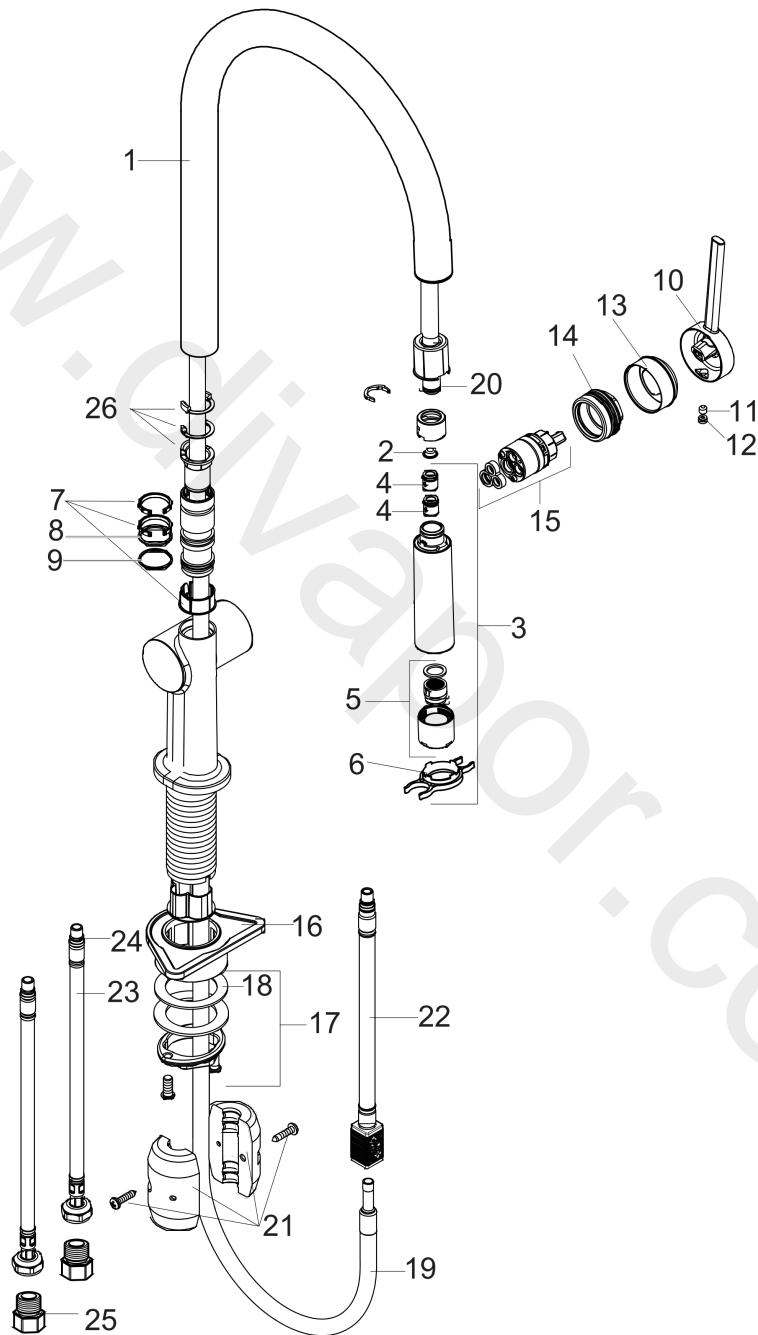

Talis N

Single lever kitchen mixer 210, pull-out spray, 2jet

Finish: **Chrome** Article Number: **72800001**

Description

product features

- ComfortZone 210
- swivel range adjustable in 4 steps 60°, 110°, 150° or 360°
- normal spray, shower spray
- lockable shower spray, spray returns through pressing spray diverter and spray returns automatically through handle closing
- MagFit magnetic shower support
- quick connect hose
- maximum flow rate at 3 bar: 6,6 l/min
- ceramic cartridge
- connection type: G 3/8 connections
- temperature limitation adjustable
- integrated non-return valve
- suitable for continuous flow water heaters

Technology

Certificates / Sustainability

Product image

Talis N
Single lever kitchen mixer 210, pull-out spray, 2jet
 Finish: **Chrome** Article Number: **72800001**

Exploded Drawing

Year of production: >06/20

Talis N

Single lever kitchen mixer 210, pull-out spray, 2jet

Finish: **Chrome** Article Number: **72800001**

Spare part list

Year of production: >06/20

Pos.	Description	Article Number	Price	PU
1	spout cpl.	93739000	£ 79,00	1
2	filter	98516000	£ 6,10	1
3	handspray	93741001	£ 96,00	1
4	non return valve DW 10	96456000	£ 9,00	1
5	spray former	93342001	£ 43,00	1
6	service tool	95910000	£ 9,00	1
7	set of locating rings (60° / 110° / 150°)	94911000	£ 16,10	1
8	set of lever collars	98365000	£ 9,00	1
9	O-ring 19x2	98426000	£ 3,30	1
10	O-ring 20x1,5	98197000	£ 3,30	1
11	handle	93736000	£ 43,00	1
12	hollow set screw M5x5	98446000	£ 3,30	1
13	screw cover	93735610	£ 9,00	1
14	flange	93737000	£ 43,00	1
15	nut	93738000	£ 51,00	1
16	cartridge, assy	93740000	£ 96,00	1
17	support	97523000	£ 6,10	1
18	fixing set (Ø 34)	95049000	£ 16,10	1
19	lever collar	97548000	£ 3,30	1
20	hose	93745000	£ 79,00	1
21	O-ring 8x2	98112000	£ 3,30	1
22	weight	92500000	£ 43,00	1
23	hose	93744000	£ 51,00	1
24	connection hose 900 mm M8x0,75 G3/8	93746000	£ 43,00	1
25	O-ring 6,6x1,6	93019000	£ 3,30	1
26	adapter for connection hose	88802000	-	1