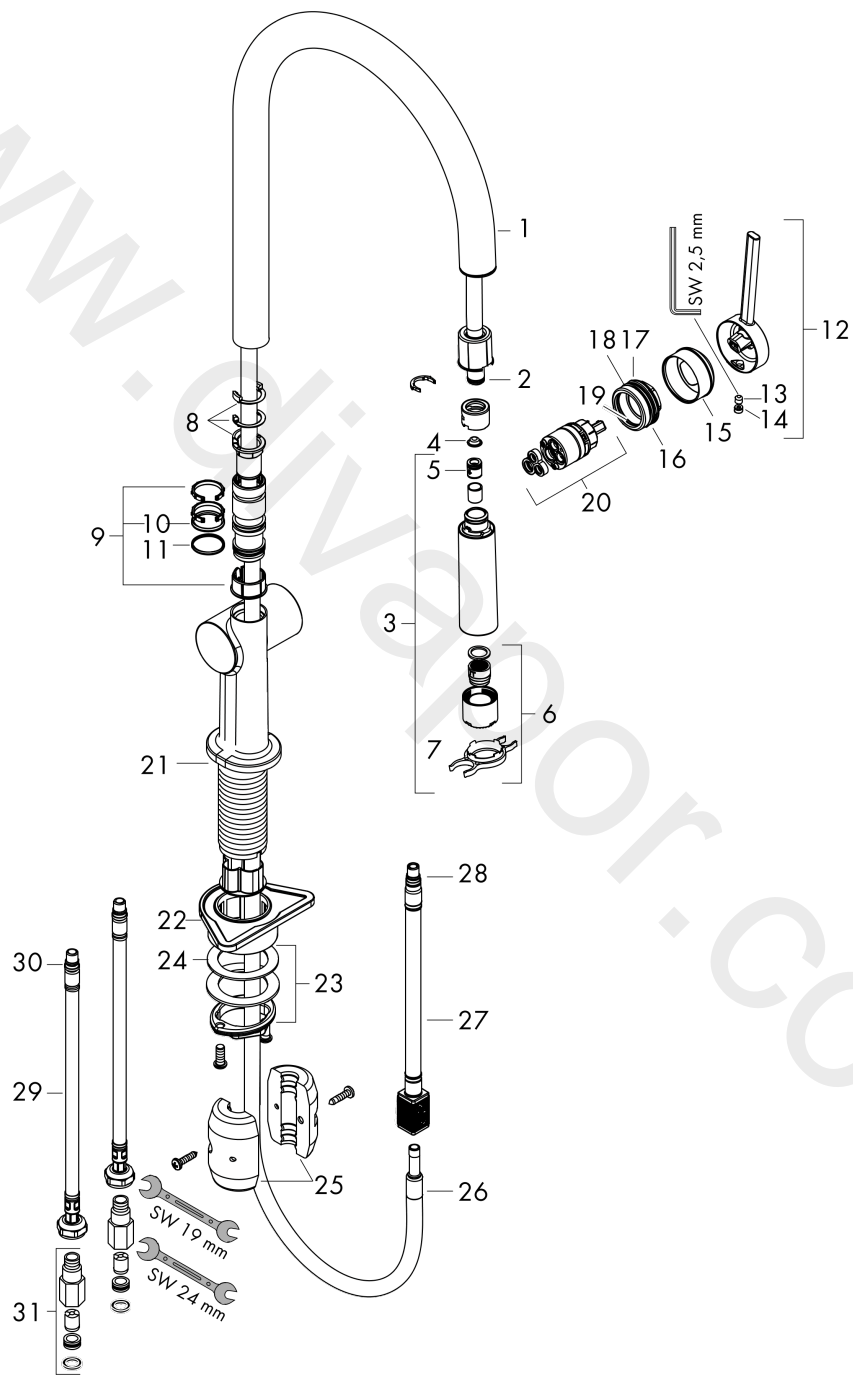

Talis M54
Single lever kitchen mixer 210, pull-out spray, 2jet
Finish: **Chrome** Article Number: **72800004**

Exploded Drawing

Year of production: >04/20

Talis M54

Single lever kitchen mixer 210, pull-out spray, 2jet

Finish: **Chrome** Article Number: **72800004**

Spare part list

Year of production: >04/20

Pos.	Description	Article Number	Price	PU
1	spout cpl.	93739000	£ 79,00	1
2	O-ring 8x2	98112000	£ 3,30	1
3	filter	98516000	£ 6,10	1
4	handspray	93741000	£ 79,00	1
5	non return valve DW 10	96456000	£ 9,00	1
6	spray former	93342000	£ 51,00	1
7	service tool	95910000	£ 9,00	1
8	set of locating rings (60° / 110° / 150°)	94911000	£ 16,10	1
9	set of lever collars	98365000	£ 9,00	1
10	O-ring 19x2	98426000	£ 3,30	1
11	O-ring 20x1,5	98197000	£ 3,30	1
12	handle	93736000	£ 43,00	1
13	hollow set screw M5x5	98446000	£ 3,30	1
14	screw cover	93735610	£ 9,00	1
15	flange	93737000	£ 43,00	1
16	nut	93738000	£ 51,00	1
17	O-ring 30x1,5	98433000	£ 3,30	1
18	O-ring 29x2	98391000	£ 3,30	1
19	O-ring 25x1,5	98146000	£ 3,30	1
20	cartridge, assy	93740000	£ 96,00	1
21	O-ring 36x3	98052000	£ 3,30	1
22	support	97523000	£ 6,10	1
23	fixing set (Ø 34)	95049000	£ 16,10	1
24	lever collar	97548000	£ 3,30	1
25	weight	92500000	£ 43,00	1
26	hose 1,50 m	93816000	£ 96,00	1
27	hose	93744000	£ 51,00	1
28	O-ring 7x1,5	98422000	£ 3,30	1
29	connection hose 450 mm M8x0,75 G3/8	97206000	£ 35,00	1
30	O-ring 6,6x1,6	93019000	£ 3,30	1
31	back flow preventor cartridge	52054625	-	1