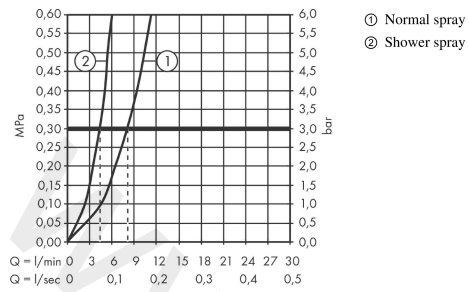

Talis M54

Single lever kitchen mixer 210, pull-out spray, 2jet

Finish: **Chrome** Article Number: **72800004**

Description

product features

- ComfortZone 210
- swivel range adjustable in 4 steps 60°, 110°, 150° or 360°
- laminar spray, shower spray
- lockable shower spray, spray returns through pressing spray diverter and spray returns automatically through handle closing
- quick connect hose
- connection dimension: DN15
- maximum flow rate at 3 bar: 7 l/min
- ceramic cartridge
- connection type: G 3/8 connections
- temperature limitation adjustable
- integrated non-return valve
- suitable for continuous flow water heaters
- extension length up to 50 cm

Technology

Design awards

reddot winner 2020

DESIGN
AWARD
2020

Product image

Scale drawing

Talis M54
Single lever kitchen mixer 210, pull-out spray, 2jet
 Finish: **Chrome** Article Number: **72800004**

Flowchart