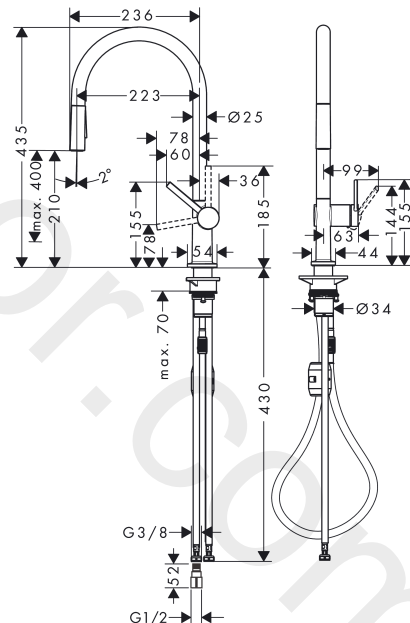

Scale drawing