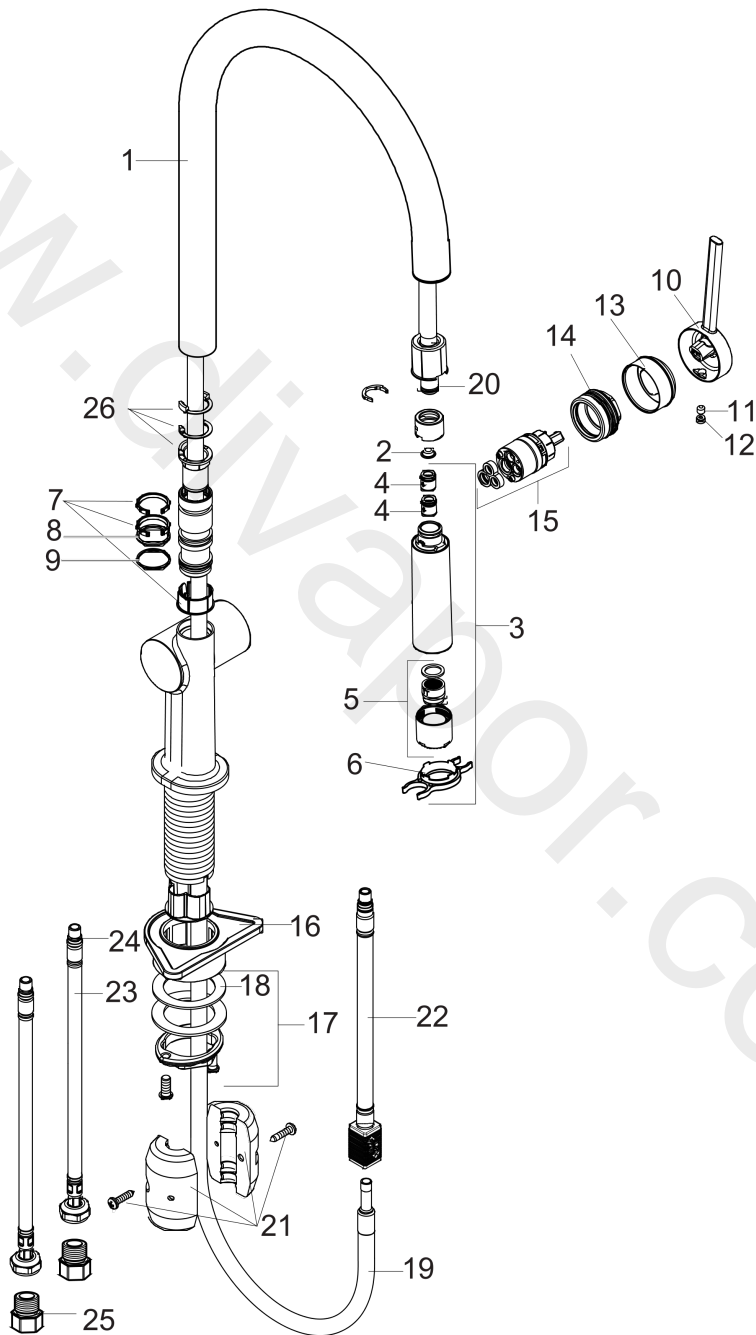

Talis N

Single lever kitchen mixer 210, pull-out spray, 2jet

Finish: **Brushed Gold Optic** Article Number: **72800251**

Description

product features

- ComfortZone 210
- swivel range adjustable in 4 steps 60°, 110°, 150° or 360°
- normal spray, shower spray
- lockable shower spray, spray returns through pressing spray diverter and spray returns automatically through handle closing
- MagFit magnetic shower support
- quick connect hose
- maximum flow rate at 3 bar: 6,6 l/min
- ceramic cartridge
- connection type: G 3/8 connections
- temperature limitation adjustable
- integrated non-return valve
- suitable for continuous flow water heaters

Technology

Product image

Talis N
 Single lever kitchen mixer 210, pull-out spray, 2jet
 Finish: Brushed Gold Optic Article Number: 72800251

Exploded Drawing

Year of production: >10/21

Talis N**Single lever kitchen mixer 210, pull-out spray, 2jet**Finish: **Brushed Gold Optic** Article Number: **72800251****Spare part list**

Year of production: >10/21

Pos.	Description	Article Number	Price	PU
1	spout cpl.	93739250	£ 118,00	1
2	filter	98516000	£ 6,10	1
3	handspray	93741251	£ 142,00	1
4	non return valve DW 10	96456000	£ 9,00	1
5	spray former	93342001	£ 43,00	1
6	service tool	95910000	£ 9,00	1
7	set of lever collars	98365000	£ 9,00	1
8	O-ring 19x2	98426000	£ 3,30	1
9	O-ring 20x1,5	98197000	£ 3,30	1
10	handle	93736250	£ 64,00	1
11	hollow set screw M5x5	98446000	£ 3,30	1
12	screw cover	93735610	£ 9,00	1
13	flange	93737250	£ 64,00	1
14	nut	93738000	£ 51,00	1
15	cartridge, assy	93740000	£ 96,00	1
16	support	97523000	£ 6,10	1
17	fixing set (Ø 34)	95049000	£ 16,10	1
18	lever collar	97548000	£ 3,30	1
19	hose	93745000	£ 79,00	1
20	O-ring 8x2	98112000	£ 3,30	1
21	weight	92500000	£ 43,00	1
22	hose	93744000	£ 51,00	1
23	connection hose 900 mm M8x0,75 G3/8	93746000	£ 43,00	1
24	O-ring 6,6x1,6	93019000	£ 3,30	1
25	adapter for connection hose	88802000	-	1
26	set of locating rings (60° / 110° / 150°)	94911000	£ 16,10	1