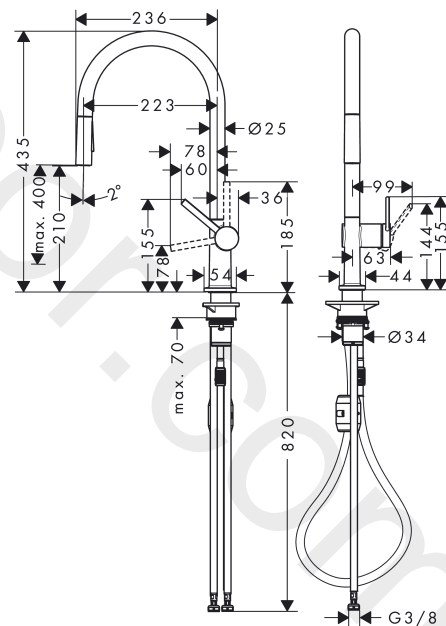

Scale drawing