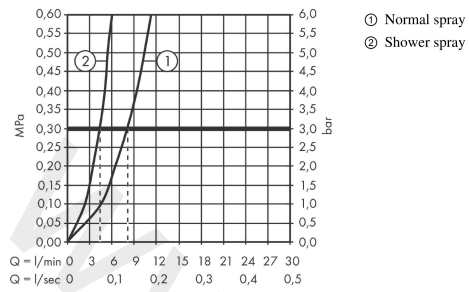

Talis M54
Single lever kitchen mixer 210, pull-out spray, 2jet
Finish: **Matt Black** Article Number: **72800670**

Flowchart