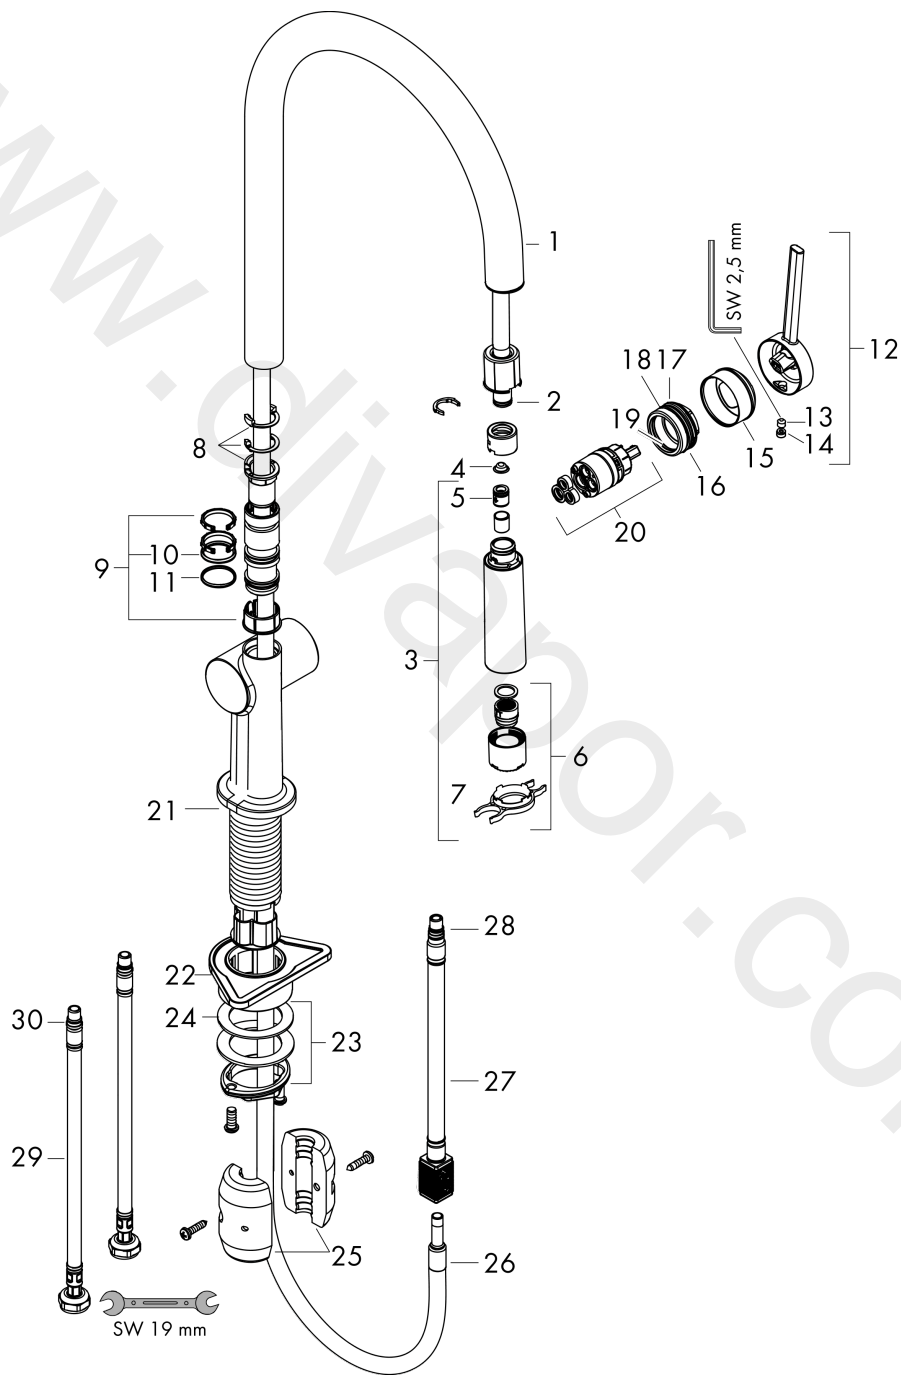

Exploded Drawing

Year of production: >04/20

Talis M54

Single lever kitchen mixer 210, pull-out spray, 2jet

Finish: **Matt Black** Article Number: **72800670**

Spare part list

Year of production: >04/20

Pos.	Description	Article Number	Price	PU
1	spout cpl.	93739670	£ 118,00	1
2	O-ring 8x2	98112000	£ 3,30	1
3	handspray	93741670	£ 118,00	1
4	filter	98516000	£ 6,10	1
5	non return valve DW 10	96456000	£ 9,00	1
6	spray former	93342000	£ 51,00	1
7	service tool	95910000	£ 9,00	1
8	set of locating rings (60° / 110° / 150°)	94911000	£ 16,10	1
9	set of lever collars	98365000	£ 9,00	1
10	O-ring 19x2	98426000	£ 3,30	1
11	O-ring 20x1,5	98197000	£ 3,30	1
12	handle	93736670	£ 64,00	1
13	hollow set screw M5x5	98446000	£ 3,30	1
14	screw cover	93735610	£ 9,00	1
15	flange	93737670	£ 64,00	1
16	nut	93738000	£ 51,00	1
17	O-ring 30x1,5	98433000	£ 3,30	1
18	O-ring 29x2	98391000	£ 3,30	1
19	O-ring 25x1,5	98146000	£ 3,30	1
20	cartridge, assy	93740000	£ 96,00	1
21	O-ring 36x3	98052000	£ 3,30	1
22	support	97523000	£ 6,10	1
23	fixing set (Ø 34)	95049000	£ 16,10	1
24	lever collar	97548000	£ 3,30	1
25	weight	92500000	£ 43,00	1
26	hose	93745000	£ 79,00	1
27	hose	93744000	£ 51,00	1
28	O-ring 7x1,5	98422000	£ 3,30	1
29	connection hose 900 mm M8x0,75 G3/8	93746000	£ 43,00	1
30	O-ring 6,6x1,6	93019000	£ 3,30	1
a	set of adapters	93395000	£ 25,00	1