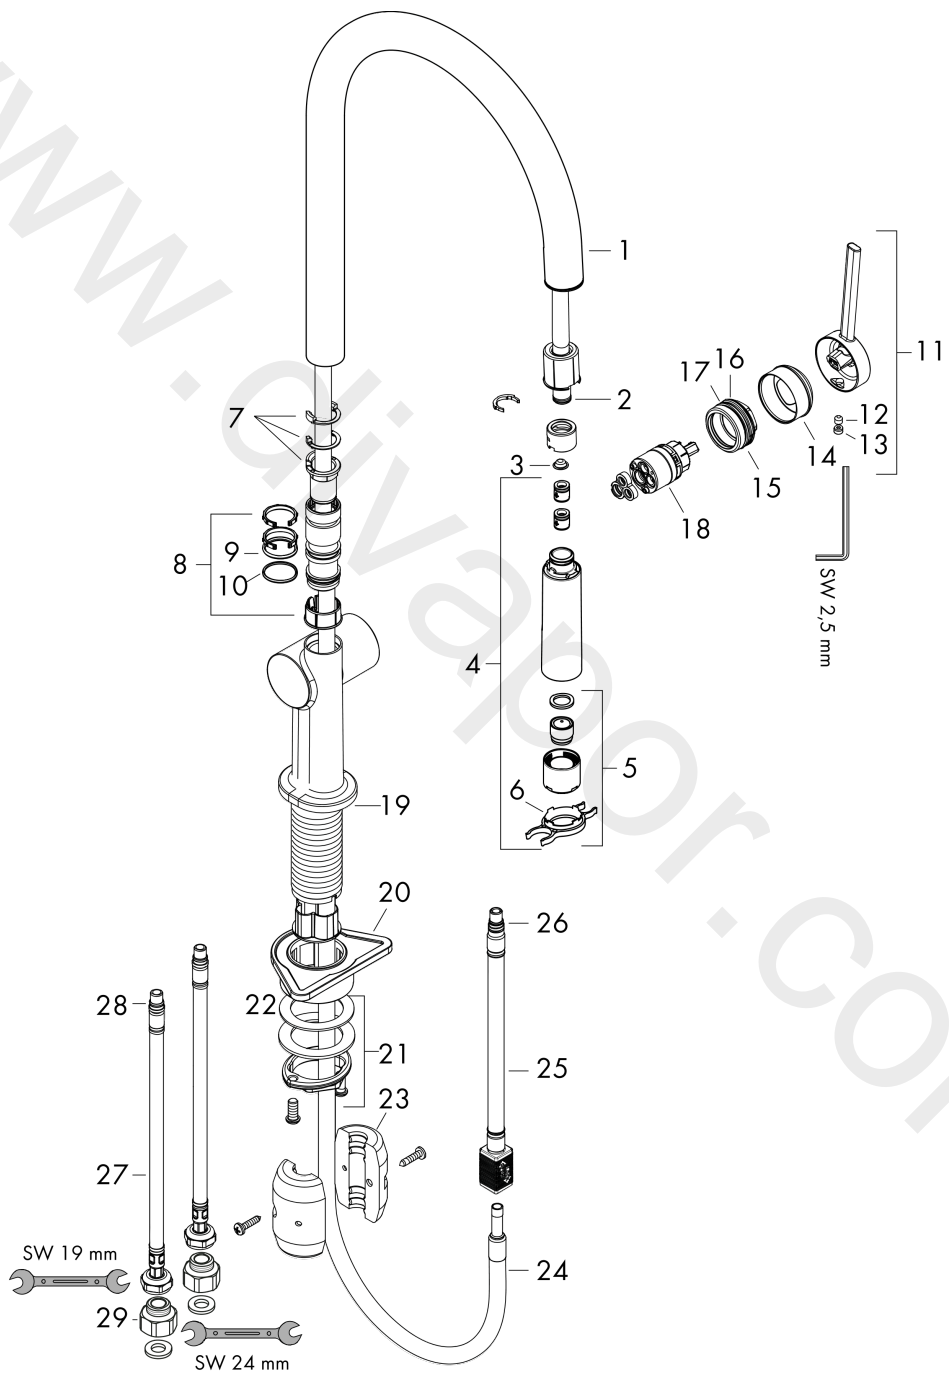

Talis M54

Single lever kitchen mixer 210, pull-out spray, 2jet

Finish: **Matt Black** Article Number: **72800673**

Description

product features

- ComfortZone 210
- swivel range adjustable in 4 steps 60°, 110°, 150° or 360°
- laminar spray, shower spray
- lockable shower spray, spray returns through pressing spray diverter and spray returns automatically through handle closing
- quick connect hose
- connection dimension: DN15
- maximum flow rate at 3 bar: 6 l/min
- ceramic cartridge
- connection type: G 3/8 connections
- temperature limitation adjustable
- integrated non-return valve
- suitable for continuous flow water heaters
- extension length up to 50 cm
- tap hole with Ø 35 mm required

Talis M54
 Single lever kitchen mixer 210, pull-out spray, 2jet
 Finish: **Matt Black** Article Number: **72800673**

Exploded Drawing

Year of production: >04/20

Talis M54**Single lever kitchen mixer 210, pull-out spray, 2jet**Finish: **Matt Black** Article Number: **72800673****Spare part list**