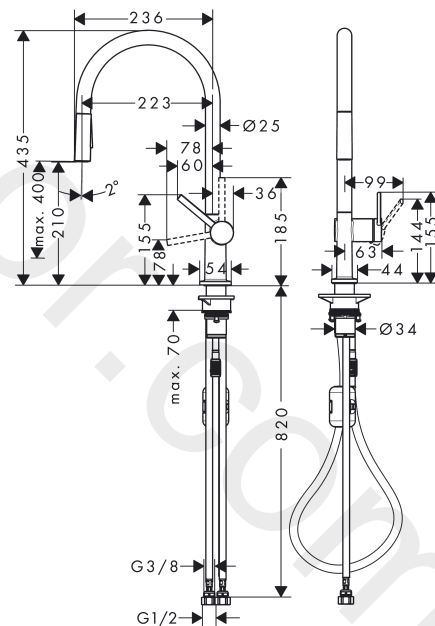

Scale drawing