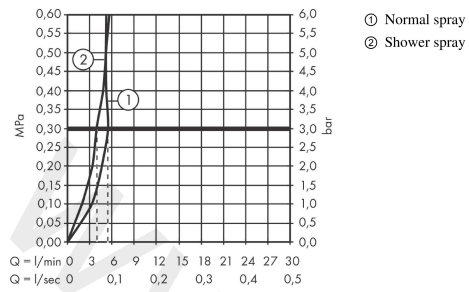

Talis M54

Single lever kitchen mixer 210, pull-out spray, 2jet

Finish: **Matt Black** Article Number: **72800673**

Description

product features

- ComfortZone 210
- swivel range adjustable in 4 steps 60°, 110°, 150° or 360°
- laminar spray, shower spray
- lockable shower spray, spray returns through pressing spray diverter and spray returns automatically through handle closing
- quick connect hose
- connection dimension: DN15
- maximum flow rate at 3 bar: 6 l/min
- ceramic cartridge
- connection type: G 3/8 connections
- temperature limitation adjustable
- integrated non-return valve
- suitable for continuous flow water heaters
- extension length up to 50 cm
- tap hole with Ø 35 mm required

Technology

Design awards

reddot winner 2020

Product image

Scale drawing

Talis M54
Single lever kitchen mixer 210, pull-out spray, 2jet
 Finish: **Matt Black** Article Number: **72800673**

Flowchart

www.divapor.com