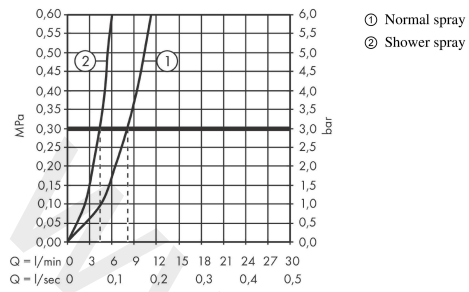

Talis M54

Single lever kitchen mixer 210, pull-out spray, 2jet

Finish: **Stainless Steel Finish** Article Number: **72800800**

Flowchart