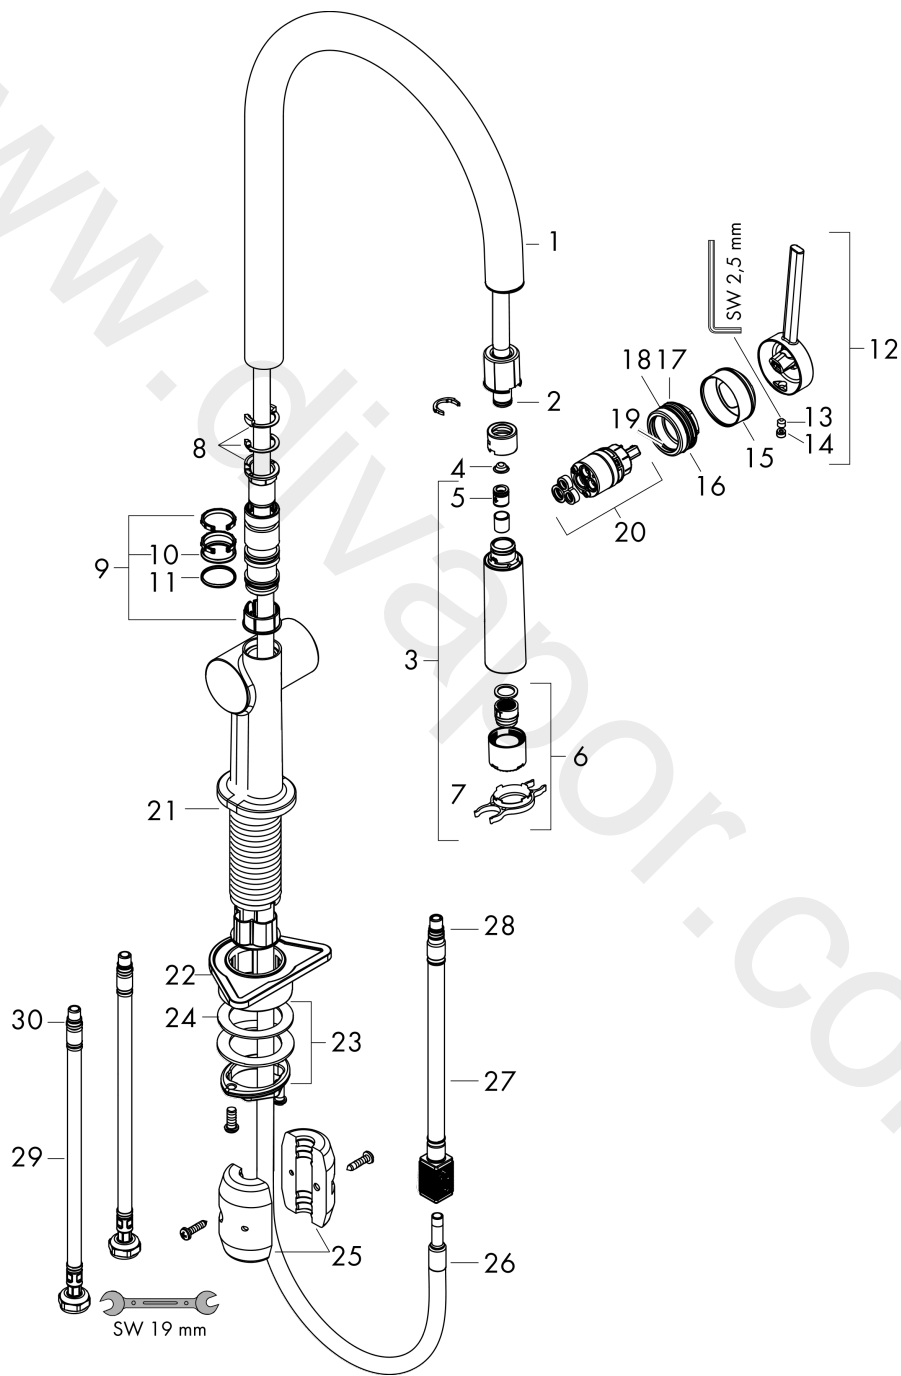

Talis M54

Single lever kitchen mixer 210, pull-out spray, 2jet

Finish: **Stainless Steel Finish** Article Number: **72800800**

Description

product features

- ComfortZone 210
- swivel range adjustable in 4 steps 60°, 110°, 150° or 360°
- laminar spray, shower spray
- lockable shower spray, spray returns through pressing spray diverter and spray returns automatically through handle closing
- quick connect hose
- connection dimension: DN15
- maximum flow rate at 3 bar: 8 l/min
- ceramic cartridge
- connection type: G 3/8 connections
- temperature limitation adjustable
- integrated non-return valve
- suitable for continuous flow water heaters
- extension length up to 50 cm
- tap hole with Ø 35 mm required

Talis M54

Single lever kitchen mixer 210, pull-out spray, 2jet

Finish: **Stainless Steel Finish** Article Number: **72800800**

Flowchart

Talis M54
Single lever kitchen mixer 210, pull-out spray, 2jet
 Finish: **Stainless Steel Finish** Article Number: **72800800**

Exploded Drawing

Year of production: >04/20

Talis M54

Single lever kitchen mixer 210, pull-out spray, 2jet

Finish: **Stainless Steel Finish** Article Number: **72800800**

Spare part list

Year of production: >04/20