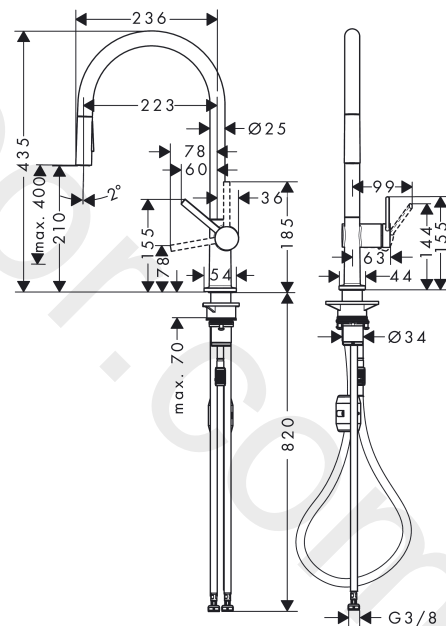

Talis M54

Single lever kitchen mixer 210, pull-out spray, 2jet

Finish: **Stainless Steel Finish** Article Number: **72800800**

Description

product features

- ComfortZone 210
- swivel range adjustable in 4 steps 60°, 110°, 150° or 360°
- laminar spray, shower spray
- lockable shower spray, spray returns through pressing spray diverter and spray returns automatically through handle closing
- quick connect hose
- connection dimension: DN15
- maximum flow rate at 3 bar: 8 l/min
- ceramic cartridge
- connection type: G 3/8 connections
- temperature limitation adjustable
- integrated non-return valve
- suitable for continuous flow water heaters
- extension length up to 50 cm
- tap hole with Ø 35 mm required

Talis M54

Single lever kitchen mixer 210, pull-out spray, 2jet

Finish: **Stainless Steel Finish** Article Number: **72800800**

Flowchart

Talis M54
Single lever kitchen mixer 210, pull-out spray, 2jet
 Finish: **Stainless Steel Finish** Article Number: **72800800**

Exploded Drawing

Year of production: >04/20

Talis M54

Single lever kitchen mixer 210, pull-out spray, 2jet

Finish: **Stainless Steel Finish** Article Number: **72800800**

Spare part list

Year of production: >04/20