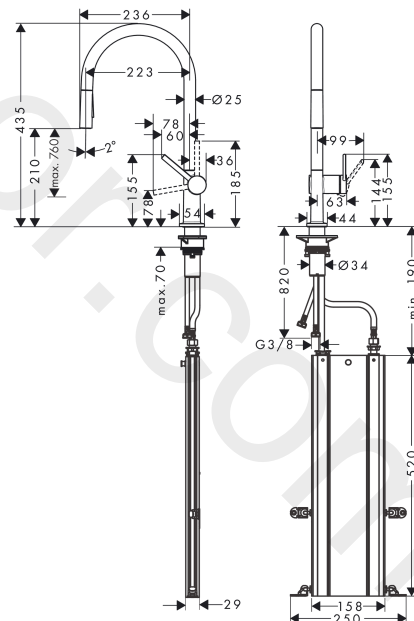

#### product features

- consists of: single lever kitchen mixer, hose box
- ComfortZone 210
- swivel range adjustable in 4 steps 60°, 110°, 150° or 360°
- laminar spray, shower spray
- lockable shower spray, spray returns through pressing spray diverter and spray returns automatically through handle closing
- connection dimension: DN15
- maximum flow rate at 3 bar: 7 l/min
- ceramic cartridge
- connection type: G 3/8 connections
- temperature limitation adjustable
- integrated non-return valve
- suitable for continuous flow water heaters
- sBox for quiet, smooth and protected hose guidance in the cabinet, under the countertop
- extension length up to 76 cm
- tap hole with Ø 35 mm required

### Product image

### Scale drawing

**Talis M54**  
**Single lever kitchen mixer 210, pull-out spray, 2jet, sBox**  
 Finish: **Chrome** Article Number: **72801000**

**Flowchart**

www.divapor.com

**Talis M54**  
**Single lever kitchen mixer 210, pull-out spray, 2jet, sBox**  
 Finish: **Chrome** Article Number: **72801000**