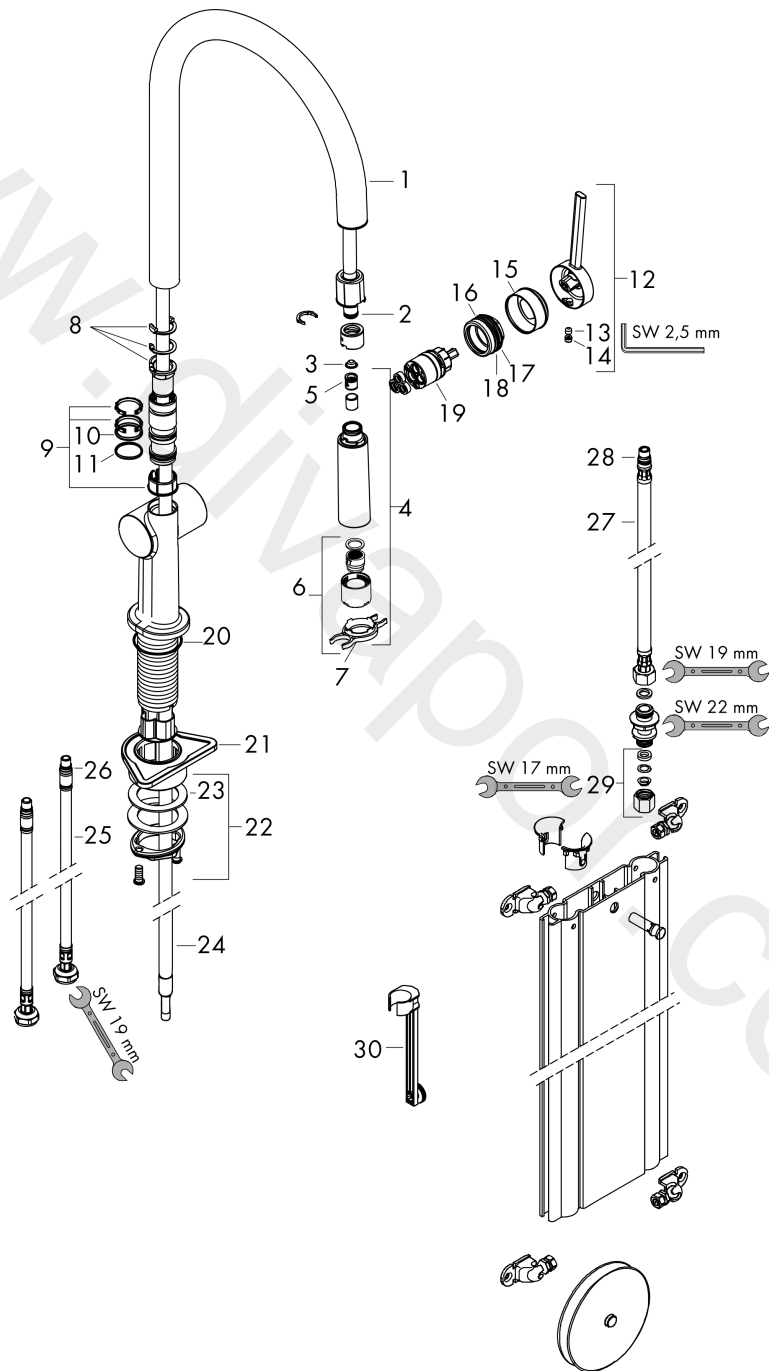

### Scale drawing

**Talis M54**  
**Single lever kitchen mixer 210, pull-out spray, 2jet, sBox**  
 Finish: **Chrome** Article Number: **72801000**

**Flowchart**

www.divapor.com

**Talis M54**  
**Single lever kitchen mixer 210, pull-out spray, 2jet, sBox**  
 Finish: **Chrome** Article Number: **72801000**

**Exploded Drawing**

Year of production: >12/19

### Spare part list

Year of production: >12/19

Pos.	Description	Article Number	Price	PU
1	spout cpl.	93739000	£ 79,00	1
2	O-ring 8x2	98112000	£ 3,30	1
3	filter	98516000	£ 6,10	1
4	handspray	93741000	£ 79,00	1
5	non return valve DW 10	96456000	£ 9,00	1
6	spray former	93342000	£ 51,00	1
7	service tool	95910000	£ 9,00	1
8	set of locating rings (60° / 110° / 150°)	94911000	£ 16,10	1
9	set of lever collars	98365000	£ 9,00	1
10	O-ring 19x2	98426000	£ 3,30	1
11	O-ring 20x1,5	98197000	£ 3,30	1
12	handle	93736000	£ 43,00	1
13	hollow set screw M5x5	98446000	£ 3,30	1
14	screw cover	93735610	£ 9,00	1
15	flange	93737000	£ 43,00	1
16	nut	93738000	£ 51,00	1
17	O-ring 29x2	98391000	£ 3,30	1
18	O-ring 30x1,5	98433000	£ 3,30	1
19	cartridge, assy	93740000	£ 96,00	1
20	O-ring 36x3	98052000	£ 3,30	1
21	support	97523000	£ 6,10	1
22	fixing set (Ø 34)	95049000	£ 16,10	1
23	lever collar	97548000	£ 3,30	1
24	hose	93754000	£ 110,00	1
25	connection hose 900 mm M8x0,75 G3/8	93746000	£ 43,00	1
26	O-ring 6,6x1,6	93019000	£ 3,30	1
27	connection hose 450 mm M8x0,75 G3/8	97206000	£ 35,00	1
28	O-ring 7x1,5	98422000	£ 3,30	1
29	squeezing connection	96099000	£ 9,00	1
30	extension set	43333000	£ 30,00	1