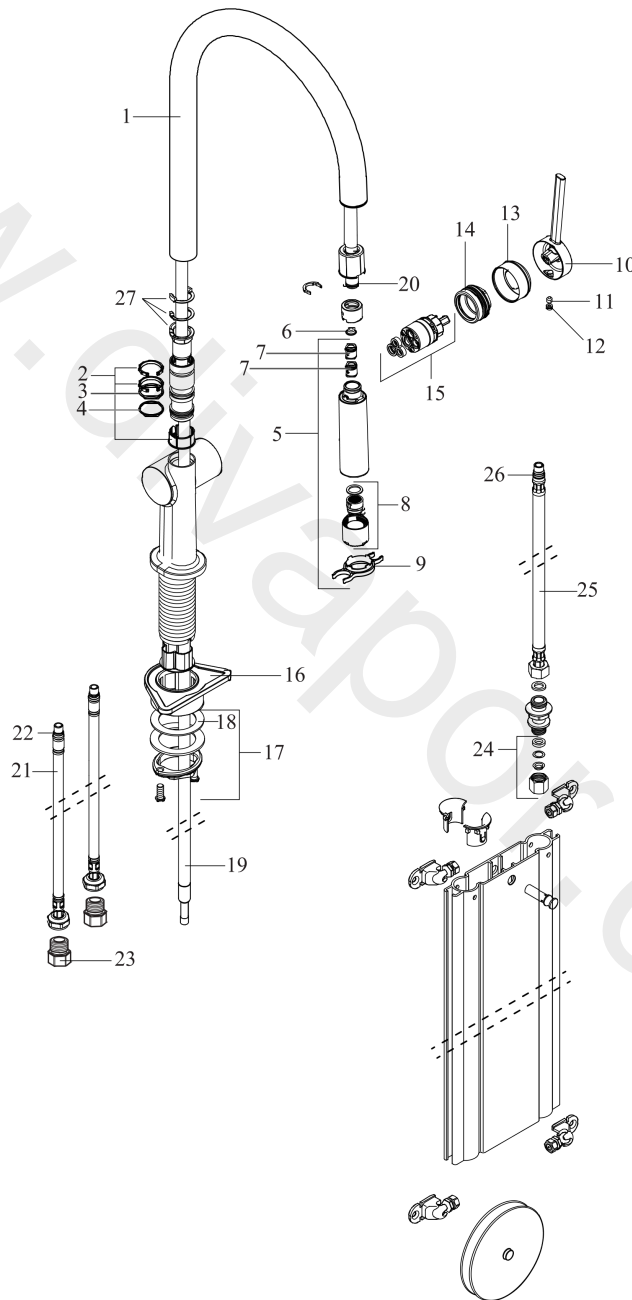

Talis N
Single lever kitchen mixer 210, pull-out spray, 2jet, sBox
Finish: **Chrome** Article Number: **72801001**

Exploded Drawing

Year of production: >06/20

Talis N

Single lever kitchen mixer 210, pull-out spray, 2jet, sBox

Finish: **Chrome** Article Number: **72801001**

Spare part list

Year of production: >06/20

Pos.	Description	Article Number	Price	PU
1	spout cpl.	93739000	£ 79,00	1
2	set of lever collars	98365000	£ 9,00	1
3	O-ring 19x2	98426000	£ 3,30	1
4	O-ring 20x1,5	98197000	£ 3,30	1
5	handspray	93741001	£ 96,00	1
6	filter	98516000	£ 6,10	1
7	non return valve DW 10	96456000	£ 9,00	1
8	spray former	93342001	£ 43,00	1
9	service tool	95910000	£ 9,00	1
10	handle	93736000	£ 43,00	1
11	hollow set screw M5x5	98446000	£ 3,30	1
12	screw cover	93735610	£ 9,00	1
13	flange	93737000	£ 43,00	1
14	nut	93738000	£ 51,00	1
15	cartridge, assy	93740000	£ 96,00	1
16	support	97523000	£ 6,10	1
17	fixing set (Ø 34)	95049000	£ 16,10	1
18	lever collar	97548000	£ 3,30	1
19	hose	93754000	£ 110,00	1
20	O-ring 8x2	98112000	£ 3,30	1
21	connection hose 900 mm M8x0,75 G3/8	93746000	£ 43,00	1
22	O-ring 6,6x1,6	93019000	£ 3,30	1
23	adapter for connection hose	88802000	-	1
24	squeezing connection	96099000	£ 9,00	1
25	connection hose 450 mm M8x0,75 G3/8	97206000	£ 35,00	1
26	O-ring 7x1,5	98422000	£ 3,30	1
27	set of locating rings (60° / 110° / 150°)	94911000	£ 16,10	1
a	extension set	43333000	£ 30,00	1