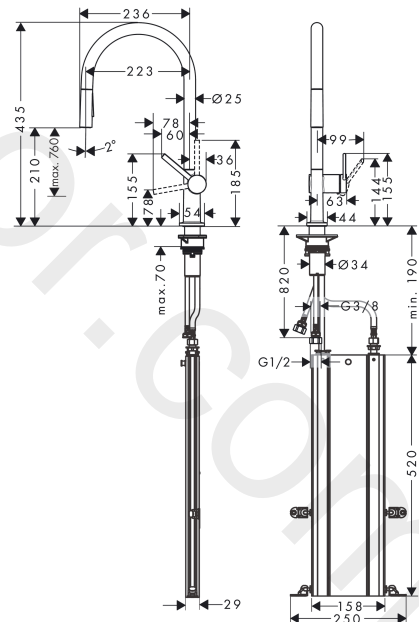

Scale drawing