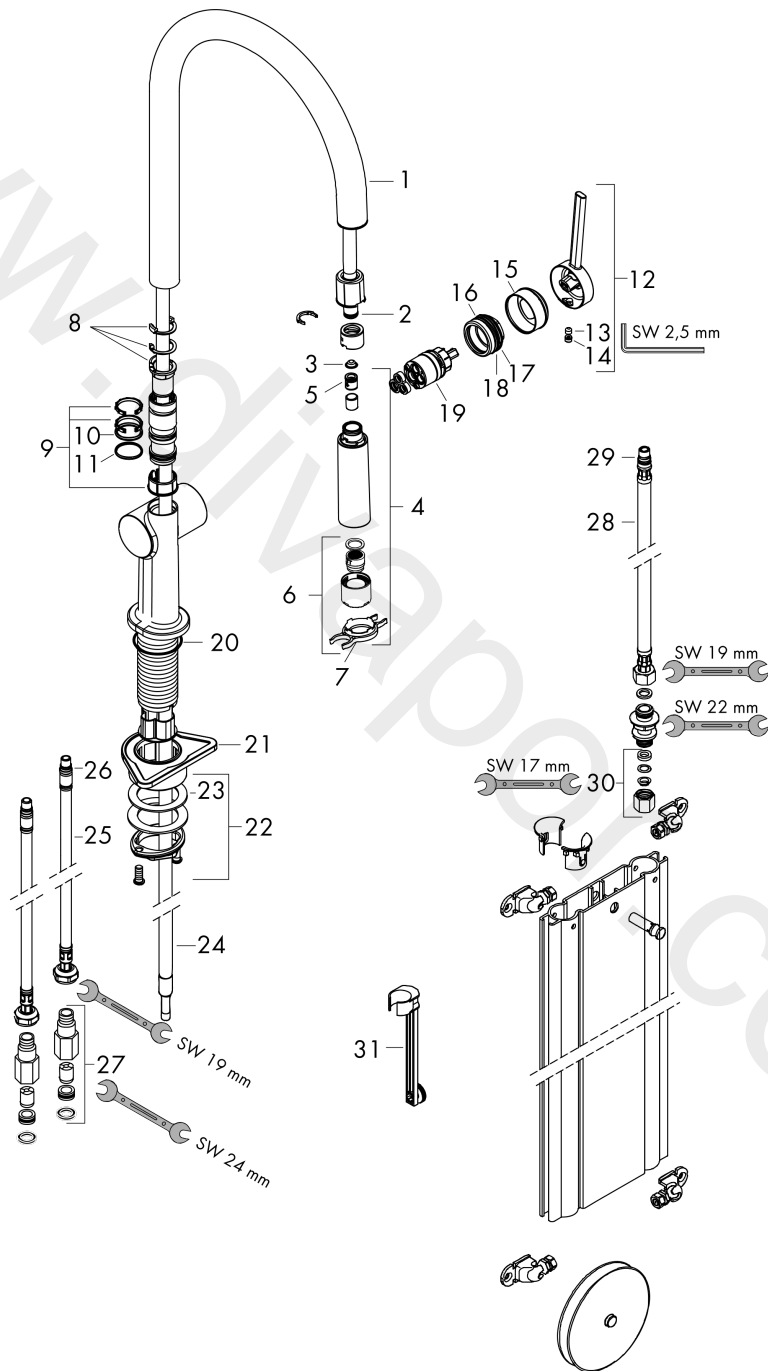

Talis M54

Single lever kitchen mixer 210, pull-out spray, 2jet, sBox

Finish: **Chrome** Article Number: **72801007**

Description

product features

- consists of: single lever kitchen mixer, hose box
- ComfortZone 210
- swivel range adjustable in 4 steps 60°, 110°, 150° or 360°
- laminar spray, shower spray
- lockable shower spray, spray returns through pressing spray diverter and spray returns automatically through handle closing
- connection dimension: DN15
- maximum flow rate at 3 bar: 7 l/min
- ceramic cartridge
- connection type: G 1/2 connections
- temperature limitation adjustable
- integrated non-return valve
- suitable for continuous flow water heaters
- sBox for quiet, smooth and protected hose guidance in the cabinet, under the countertop
- extension length up to 76 cm

Exploded Drawing

Year of production: >04/20

Talis M54**Single lever kitchen mixer 210, pull-out spray, 2jet, sBox**Finish: **Chrome** Article Number: **72801007****Spare part list**

Year of production: >04/20