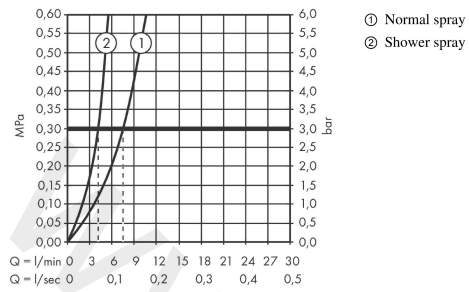

Technology

Design awards

reddot winner 2020

Product image

Scale drawing

Talis M54
Single lever kitchen mixer 210, pull-out spray, 2jet, sBox
 Finish: **Chrome** Article Number: **72801007**

Flowchart

Talis M54
Single lever kitchen mixer 210, pull-out spray, 2jet, sBox
 Finish: **Chrome** Article Number: **72801007**