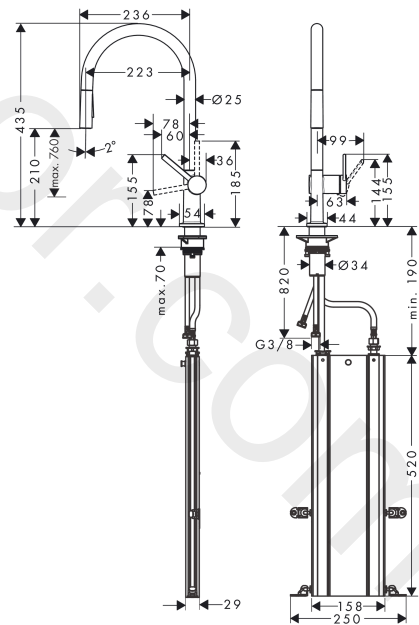

#### product features

- consists of: single lever kitchen mixer, hose box
- ComfortZone 210
- swivel range adjustable in 4 steps 60°, 110°, 150° or 360°
- laminar spray, shower spray
- lockable shower spray, spray returns through pressing spray diverter and spray returns automatically through handle closing
- connection dimension: DN15
- maximum flow rate at 3 bar: 7 l/min
- ceramic cartridge
- connection type: G 3/8 connections
- temperature limitation adjustable
- integrated non-return valve
- suitable for continuous flow water heaters
- sBox for quiet, smooth and protected hose guidance in the cabinet, under the countertop
- extension length up to 76 cm
- tap hole with Ø 35 mm required

### Product image

### Scale drawing

**Talis M54**  
**Single lever kitchen mixer 210, pull-out spray, 2jet, sBox**  
 Finish: **Matt Black** Article Number: **72801670**

**Flowchart**

www.divapor.com

**Talis M54**  
**Single lever kitchen mixer 210, pull-out spray, 2jet, sBox**  
 Finish: **Matt Black** Article Number: **72801670**

**Exploded Drawing**

Year of production: >04/20

**Talis M54****Single lever kitchen mixer 210, pull-out spray, 2jet, sBox**Finish: **Matt Black** Article Number: **72801670****Spare part list**

Year of production: &gt;04/20