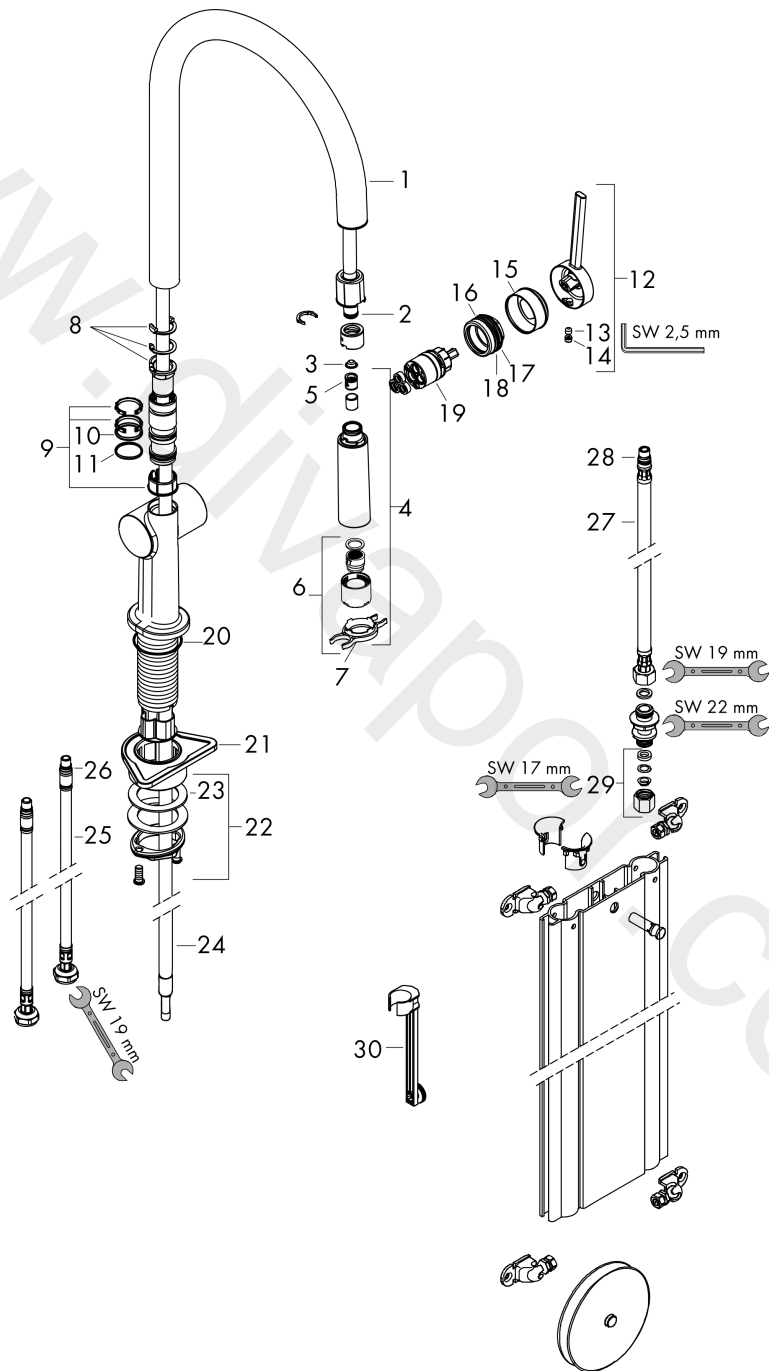

### Scale drawing

**Talis M54**  
**Single lever kitchen mixer 210, pull-out spray, 2jet, sBox**  
 Finish: **Matt Black** Article Number: **72801670**

**Flowchart**

www.divapor.com

**Talis M54**  
**Single lever kitchen mixer 210, pull-out spray, 2jet, sBox**  
 Finish: **Matt Black** Article Number: **72801670**

**Exploded Drawing**

Year of production: >04/20

**Talis M54****Single lever kitchen mixer 210, pull-out spray, 2jet, sBox**Finish: **Matt Black** Article Number: **72801670****Spare part list**

Year of production: &gt;04/20