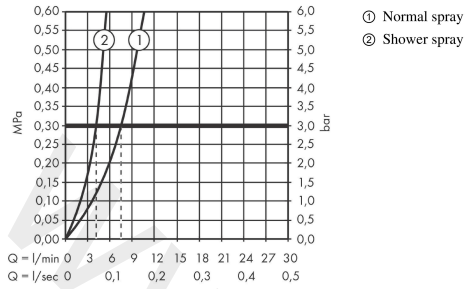

### Scale drawing

**Talis M54**

**Single lever kitchen mixer 210, pull-out spray, 2jet, sBox**

Finish: **Matt Black** Article Number: **72801677**

**Flowchart**

**Talis M54**  
**Single lever kitchen mixer 210, pull-out spray, 2jet, sBox**  
 Finish: **Matt Black** Article Number: **72801677**