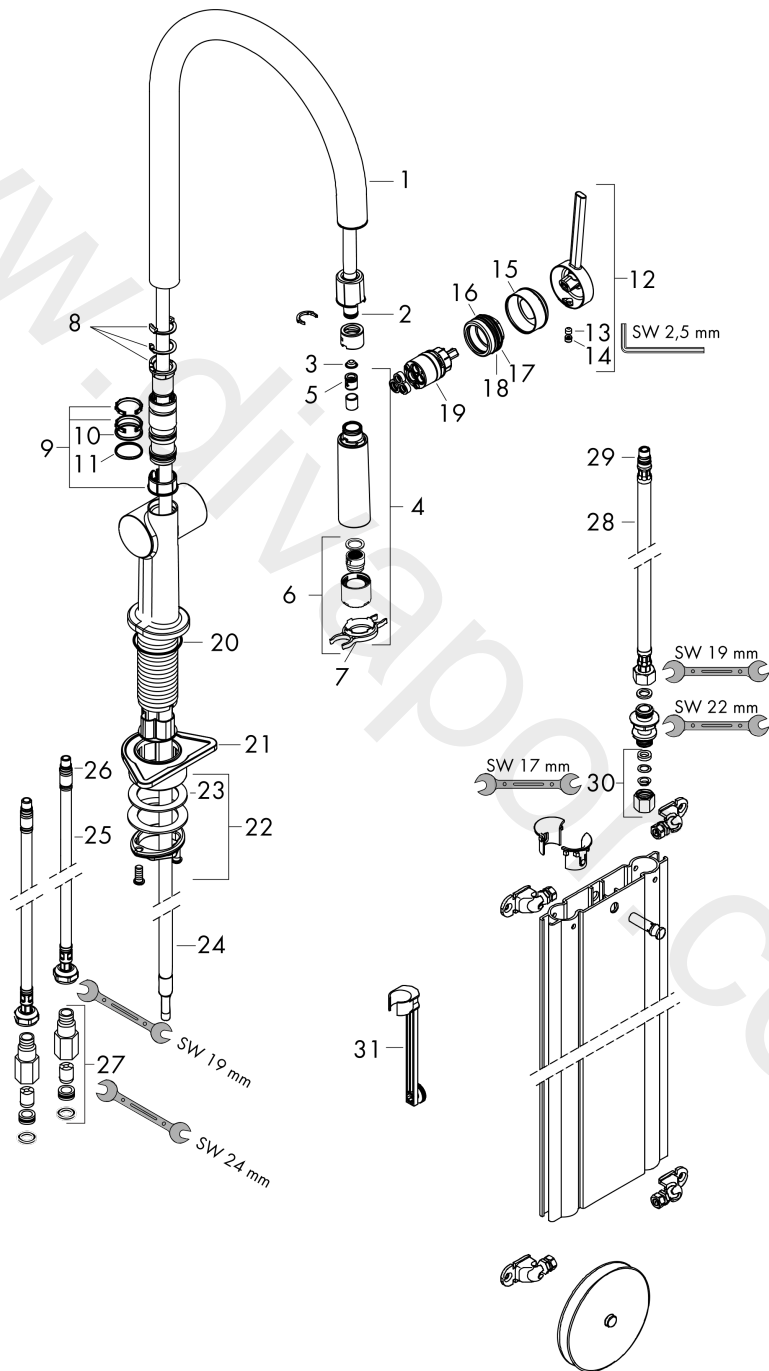

### Scale drawing

**Talis M54**

**Single lever kitchen mixer 210, pull-out spray, 2jet, sBox**

Finish: **Matt Black** Article Number: **72801677**

**Flowchart**

**Talis M54**  
**Single lever kitchen mixer 210, pull-out spray, 2jet, sBox**  
 Finish: **Matt Black** Article Number: **72801677**

Exploded Drawing

Year of production: >04/20

### Spare part list

Year of production: >04/20

Pos.	Description	Article Number	Price	PU
1	spout cpl.	93739670	£ 118,00	1
2	O-ring 8x2	98112000	£ 3,30	1
3	filter	98516000	£ 6,10	1
4	handspray	93741670	£ 118,00	1
5	non return valve DW 10	96456000	£ 9,00	1
6	spray former	93342000	£ 51,00	1
7	service tool	95910000	£ 9,00	1
8	set of locating rings (60° / 110° / 150°)	94911000	£ 16,10	1
9	set of lever collars	98365000	£ 9,00	1
10	O-ring 19x2	98426000	£ 3,30	1
11	O-ring 20x1,5	98197000	£ 3,30	1
12	handle	93736670	£ 64,00	1
13	hollow set screw M5x5	98446000	£ 3,30	1
14	screw cover	93735610	£ 9,00	1
15	flange	93737670	£ 64,00	1
16	nut	93738000	£ 51,00	1
17	O-ring 29x2	98391000	£ 3,30	1
18	O-ring 30x1,5	98433000	£ 3,30	1
19	cartridge, assy	93740000	£ 96,00	1
20	O-ring 36x3	98052000	£ 3,30	1
21	support	97523000	£ 6,10	1
22	fixing set (Ø 34)	95049000	£ 16,10	1
23	lever collar	97548000	£ 3,30	1
24	hose	93754000	£ 110,00	1
25	connection hose 900 mm M8x0,75 G3/8	93746000	£ 43,00	1
26	O-ring 6,6x1,6	93019000	£ 3,30	1
27	back flow preventor cartridge	52054625	-	1
28	connection hose 450 mm M8x0,75 G3/8	97206000	£ 35,00	1
29	O-ring 7x1,5	98422000	£ 3,30	1
30	squeezing connection	96099000	£ 9,00	1
31	extension set	43333000	£ 30,00	1