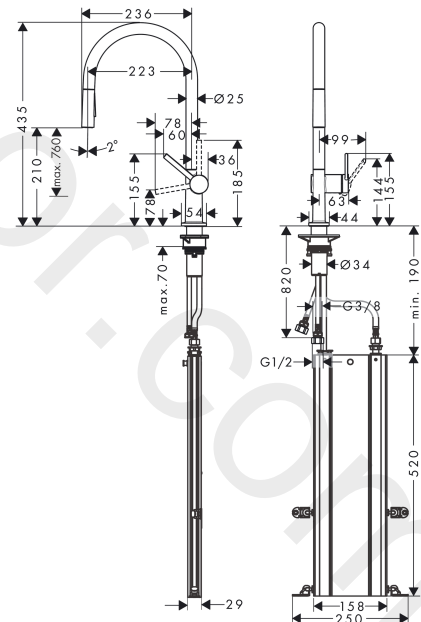

#### product features

- consists of: single lever kitchen mixer, hose box
- ComfortZone 210
- swivel range adjustable in 4 steps 60°, 110°, 150° or 360°
- laminar spray, shower spray
- lockable shower spray, spray returns through pressing spray diverter and spray returns automatically through handle closing
- connection dimension: DN15
- maximum flow rate at 3 bar: 7 l/min
- ceramic cartridge
- connection type: G 1/2 connections
- temperature limitation adjustable
- integrated non-return valve
- suitable for continuous flow water heaters
- sBox for quiet, smooth and protected hose guidance in the cabinet, under the countertop
- extension length up to 76 cm

### Product image

### Scale drawing

**Talis M54**

**Single lever kitchen mixer 210, pull-out spray, 2jet, sBox**

Finish: **Matt Black** Article Number: **72801677**

**Flowchart**

**Talis M54**  
**Single lever kitchen mixer 210, pull-out spray, 2jet, sBox**  
 Finish: **Matt Black** Article Number: **72801677**