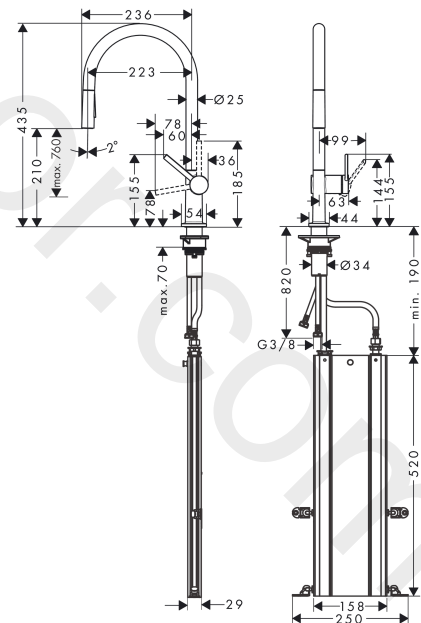

Talis M54

Single lever kitchen mixer 210, pull-out spray, 2jet, sBox

Finish: **Stainless Steel Finish** Article Number: **72801800**

Description

product features

- consists of: single lever kitchen mixer, hose box
- ComfortZone 210
- swivel range adjustable in 4 steps 60°, 110°, 150° or 360°
- laminar spray, shower spray
- lockable shower spray, spray returns through pressing spray diverter and spray returns automatically through handle closing
- connection dimension: DN15
- maximum flow rate at 3 bar: 7 l/min
- ceramic cartridge
- connection type: G 3/8 connections
- temperature limitation adjustable
- integrated non-return valve
- suitable for continuous flow water heaters
- sBox for quiet, smooth and protected hose guidance in the cabinet, under the countertop
- extension length up to 76 cm
- tap hole with Ø 35 mm required

Scale drawing

Talis M54

Single lever kitchen mixer 210, pull-out spray, 2jet, sBox

Finish: **Stainless Steel Finish** Article Number: **72801800**

Flowchart

Talis M54
Single lever kitchen mixer 210, pull-out spray, 2jet, sBox
 Finish: **Stainless Steel Finish** Article Number: **72801800**

Exploded Drawing

Year of production: >12/19

Talis M54

Single lever kitchen mixer 210, pull-out spray, 2jet, sBox

Finish: **Stainless Steel Finish** Article Number: **72801800**

Spare part list

Year of production: >12/19