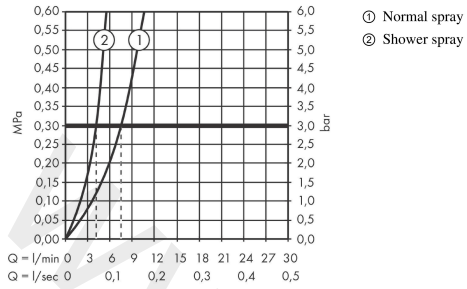

Scale drawing

Talis M54

Single lever kitchen mixer 210, pull-out spray, 2jet, sBox

Finish: **Stainless Steel Finish** Article Number: **72801800**

Flowchart

Talis M54
Single lever kitchen mixer 210, pull-out spray, 2jet, sBox
 Finish: **Stainless Steel Finish** Article Number: **72801800**