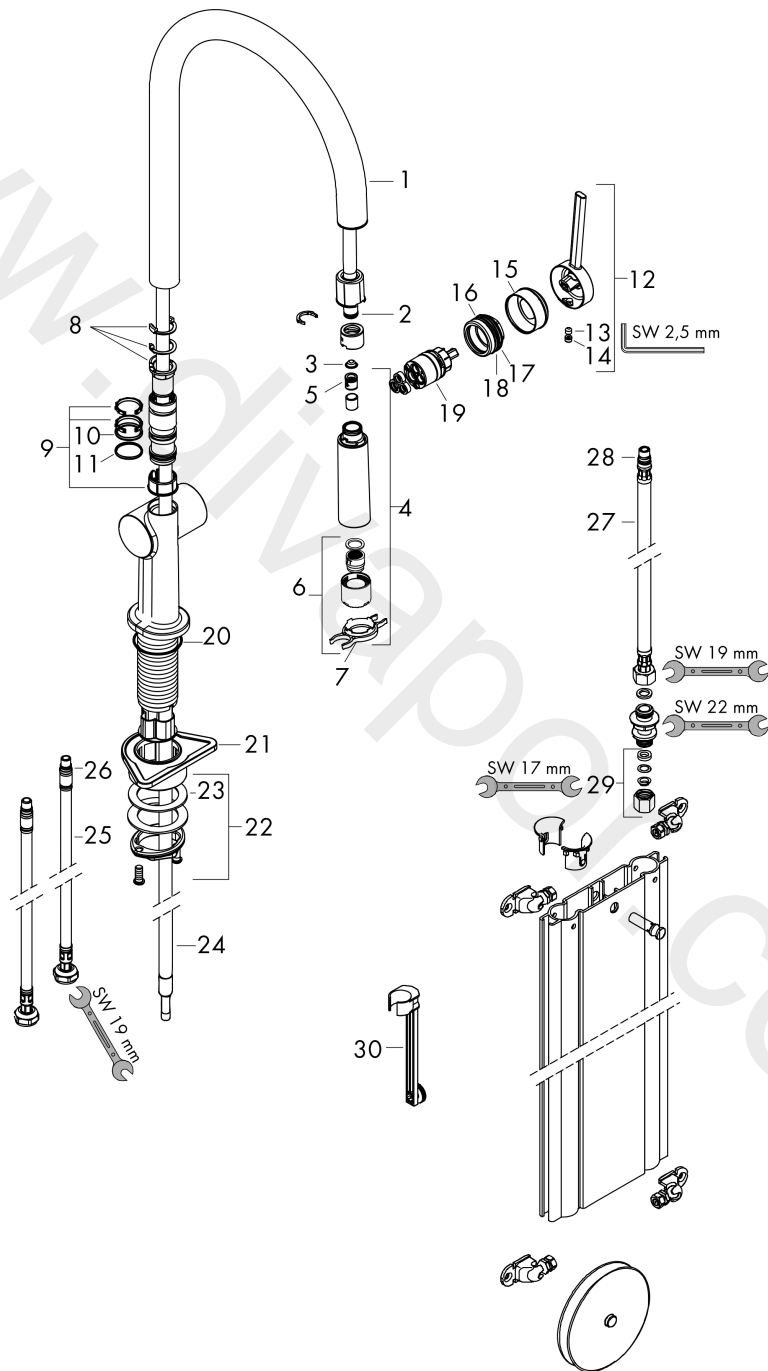

Exploded Drawing

Year of production: >12/19

Talis M54

Single lever kitchen mixer 210, pull-out spray, 2jet, sBox

Finish: **Stainless Steel Finish** Article Number: **72801800**

Spare part list

Year of production: >12/19

Pos.	Description	Article Number	Price	PU
1	spout cpl.	93739800	£ 79,00	1
2	O-ring 8x2	98112000	£ 3,30	1
3	filter	98516000	£ 6,10	1
4	handspray	93741800	£ 118,00	1
5	non return valve DW 10	96456000	£ 9,00	1
6	spray former	93342000	£ 51,00	1
7	service tool	95910000	£ 9,00	1
8	set of locating rings (60° / 110° / 150°)	94911000	£ 16,10	1
9	set of lever collars	98365000	£ 9,00	1
10	O-ring 19x2	98426000	£ 3,30	1
11	O-ring 20x1,5	98197000	£ 3,30	1
12	handle	93736800	£ 64,00	1
13	hollow set screw M5x5	98446000	£ 3,30	1
14	screw cover	93735610	£ 9,00	1
15	flange	93737800	£ 64,00	1
16	nut	93738000	£ 51,00	1
17	O-ring 29x2	98391000	£ 3,30	1
18	O-ring 30x1,5	98433000	£ 3,30	1
19	cartridge, assy	93740000	£ 96,00	1
20	O-ring 36x3	98052000	£ 3,30	1
21	support	97523000	£ 6,10	1
22	fixing set (Ø 34)	95049000	£ 16,10	1
23	lever collar	97548000	£ 3,30	1
24	hose	93754000	£ 110,00	1
25	connection hose 900 mm M8x0,75 G3/8	93746000	£ 43,00	1
26	O-ring 6,6x1,6	93019000	£ 3,30	1
27	connection hose 450 mm M8x0,75 G3/8	97206000	£ 35,00	1
28	O-ring 7x1,5	98422000	£ 3,30	1
29	squeezing connection	96099000	£ 9,00	1
30	extension set	43333000	£ 30,00	1