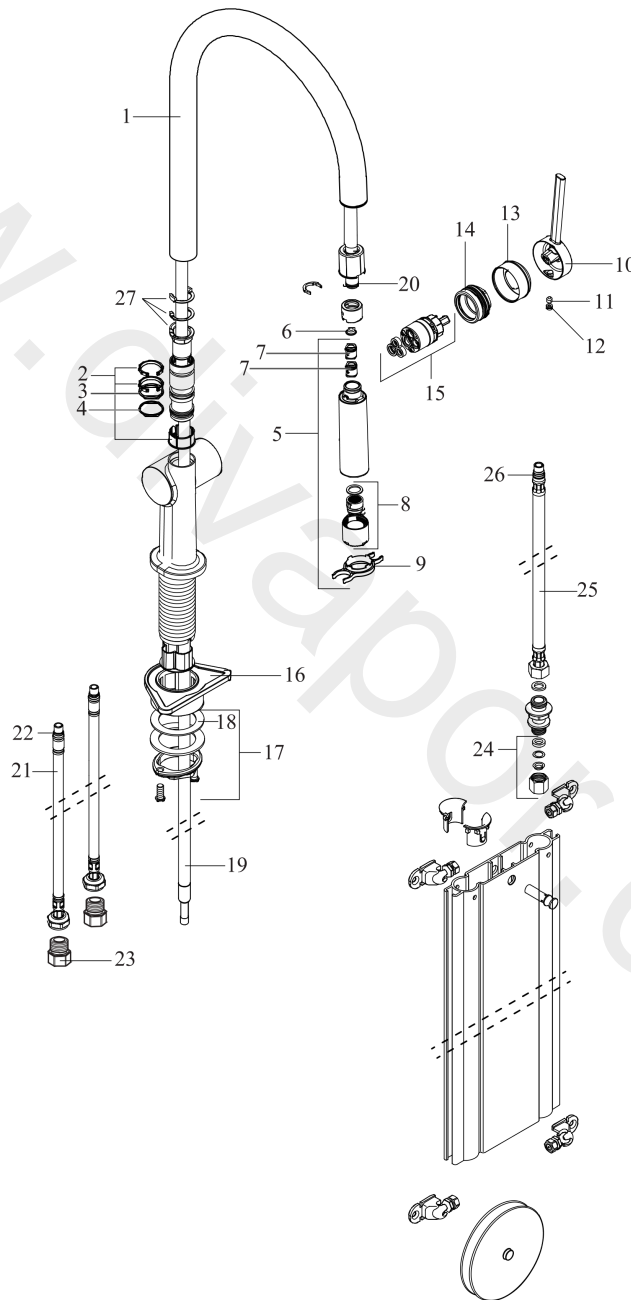

Talis N
Single lever kitchen mixer 210, pull-out spray, 2jet, sBox
Finish: **Stainless Steel Finish** Article Number: **72801801**

Exploded Drawing

Year of production: >06/20

Talis N

Single lever kitchen mixer 210, pull-out spray, 2jet, sBox

Finish: **Stainless Steel Finish** Article Number: **72801801**

Spare part list

Year of production: >06/20

Pos.	Description	Article Number	Price	PU
1	spout cpl.	93739800	£ 79,00	1
2	set of lever collars	98365000	£ 9,00	1
3	O-ring 19x2	98426000	£ 3,30	1
4	O-ring 20x1,5	98197000	£ 3,30	1
5	handspray	93741801	£ 142,00	1
6	filter	98516000	£ 6,10	1
7	non return valve DW 10	96456000	£ 9,00	1
8	spray former	93342001	£ 43,00	1
9	service tool	95910000	£ 9,00	1
10	handle	93736800	£ 64,00	1
11	hollow set screw M5x5	98446000	£ 3,30	1
12	screw cover	93735610	£ 9,00	1
13	flange	93737800	£ 64,00	1
14	nut	93738000	£ 51,00	1
15	cartridge, assy	93740000	£ 96,00	1
16	support	97523000	£ 6,10	1
17	fixing set (Ø 34)	95049000	£ 16,10	1
18	lever collar	97548000	£ 3,30	1
19	hose	93754000	£ 110,00	1
20	O-ring 8x2	98112000	£ 3,30	1
21	connection hose 900 mm M8x0,75 G3/8	93746000	£ 43,00	1
22	O-ring 6,6x1,6	93019000	£ 3,30	1
23	adapter for connection hose	88802000	-	1
24	squeezing connection	96099000	£ 9,00	1
25	connection hose 450 mm M8x0,75 G3/8	97206000	£ 35,00	1
26	O-ring 7x1,5	98422000	£ 3,30	1
27	set of locating rings (60° / 110° / 150°)	94911000	£ 16,10	1
a	extension set	43333000	£ 30,00	1